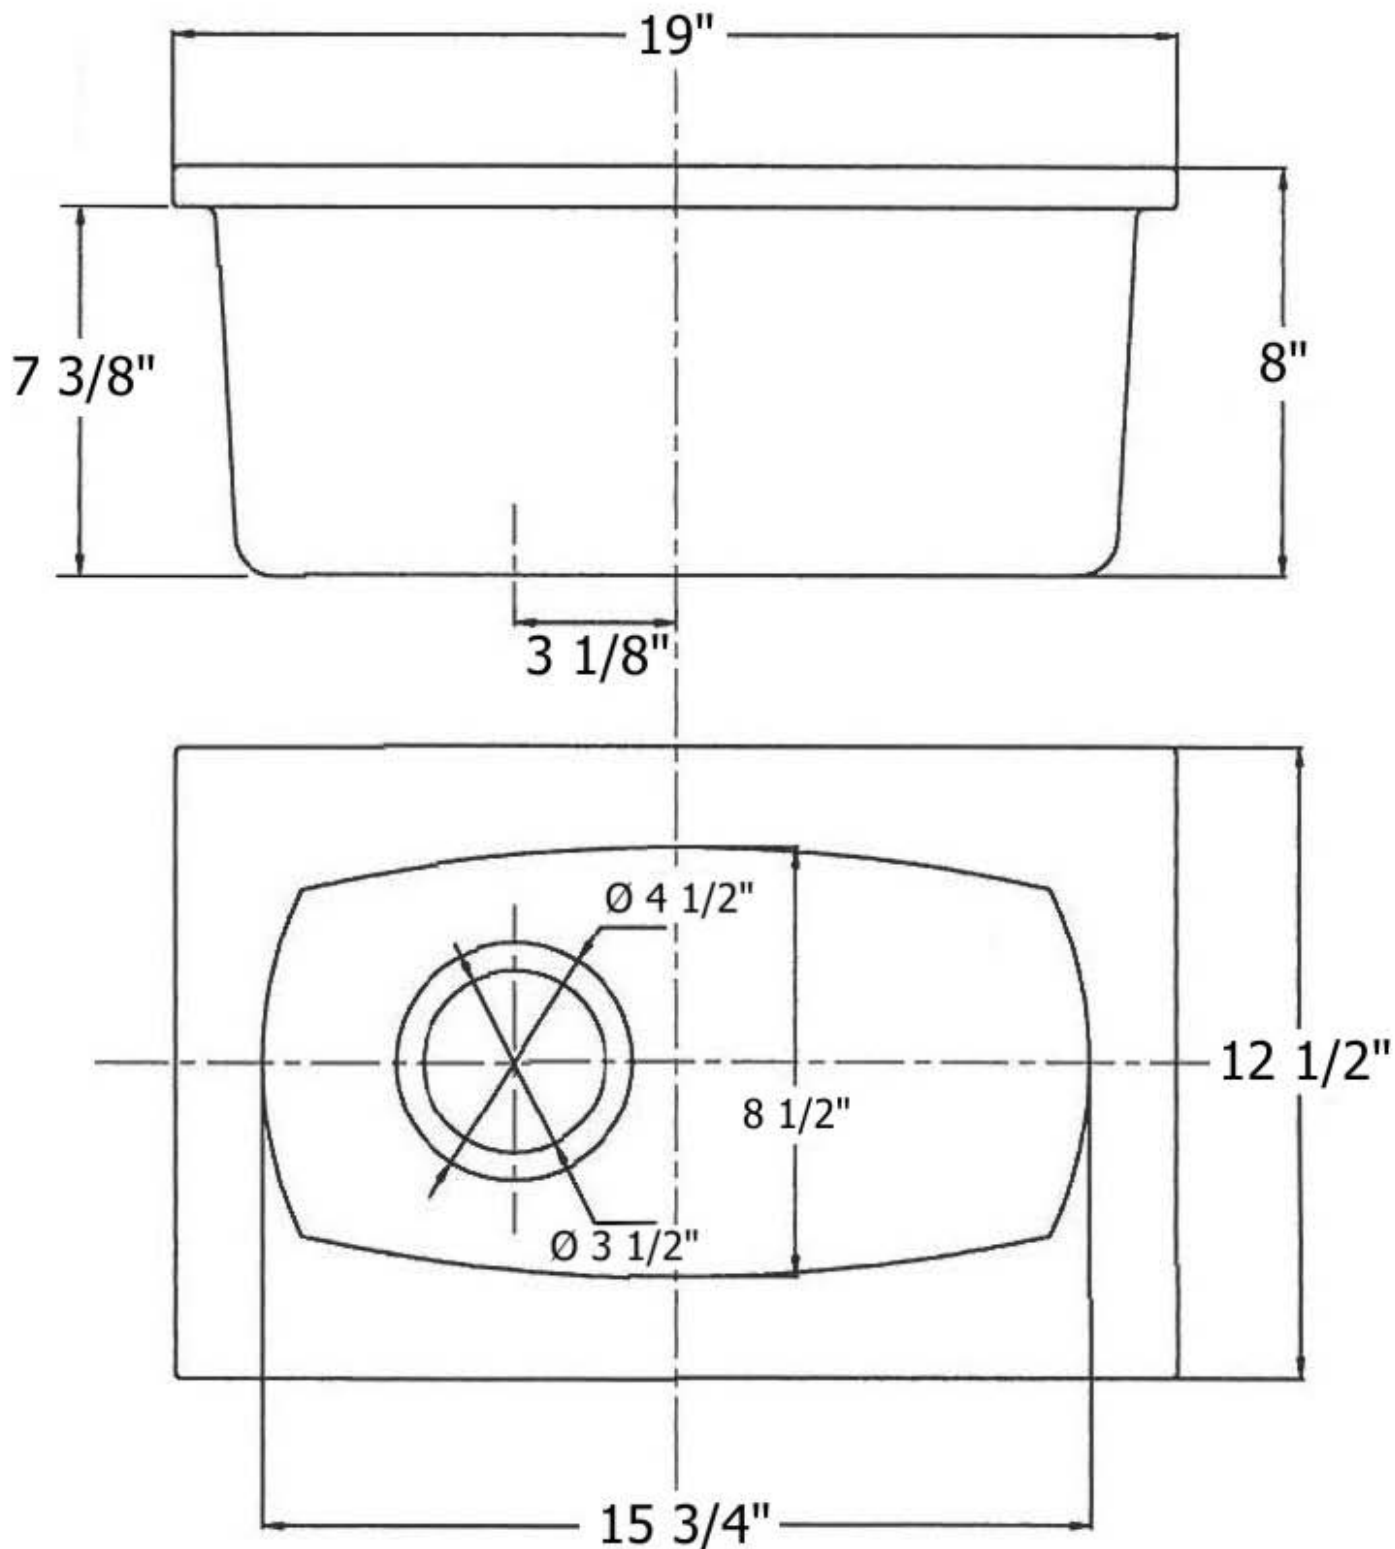

4610 - Fireclay Drop-In / Undermount Sink

*Due to the nature of fireclay, variations of up to 1/4" can occur in size. Cabinet & Countertop should be cut to actual sink's measurements. Approx. Cut-out size is 17 1/4" x 9 1/4".