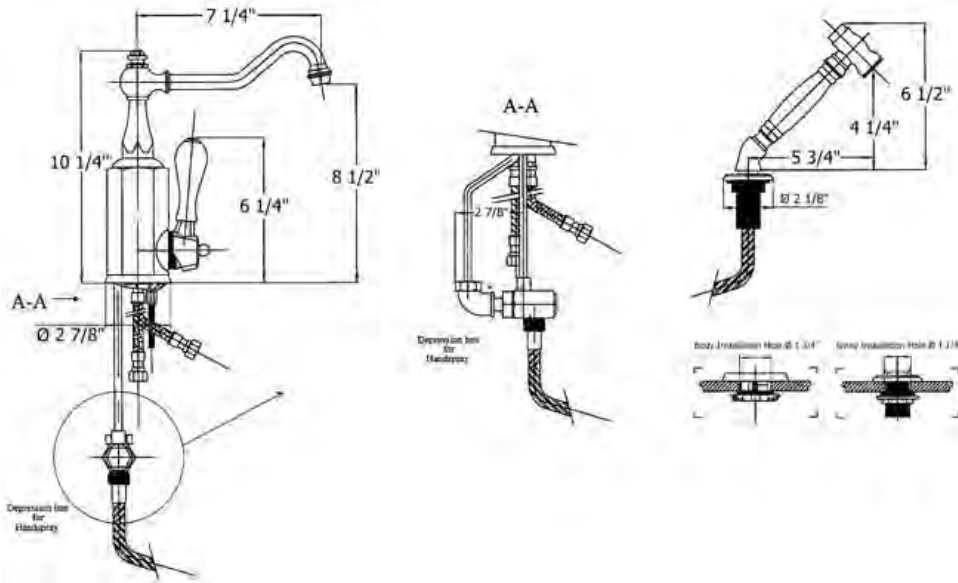

4131 - 'Monarque' Single Lever Mixer With Hand Spray

Part#	Description
29	Rubber O-Ring
30	Flexible Supply Hoses
31	Rubber/Fiber Washer
32	Back Flow Preventer
39	Vinyl Hose
46	Mounting Plate
47	Threaded Stem
48	Brass Nut
49+50	Metal Ring & Washer
51	Hand Spray Escutcheon
52	Hand Spray Elbow
53	Rubber O-Ring
54	Hand Spray Coupler
55	Hand Spray Handle
56	Threaded Stem
57	Rubber O-Ring
58	Hand Spray Button
59	Hand Spray Head
60	Rubber O-Rings
61	Rubber O-Rings
62	Aerator Cover Ring
63	Aerator Screw
64	Plastic Aerator Rings
65	Brass Insert
66	Metal Spring
67	Brass Cylinder
68	Brass Piston
69	Brass Washer
70	Brass Hex Nut
71	Flange F/Ceramic H/S
72	Rubber O-Rings
91	Diverter Block
92	Hand Spray & Hose

Technical Information

- Faucet Body Requires 1 3/4" Hole Drilling
- Flow Rate Is 2.2 GPM
- If Counter Is Thicker Than 1 3/4", Part #24 (Threaded Stem) Must be Special Ordered in a Longer Length.
- 3/8" Flexible Hose Connections
- Available finishes are Polished Chrome(48), Solibrass(49), Polished Brass(55), Polished Nickel(56), Brushed Nickel(57), Polished Copper & Brass(58), Weathered Copper & Brass(59), Satin Nickel(60), Weathered Brass(70)
- Please See Cleaning Instructions for Finish Care and Maintenance Information
- Faucet Ships With Wooden Handles (63). Specify (20) For Ceramic Handles

Part#	Description
1	Top Knob
2	Finished Washer
3	Spout 7 1/4"
4	Spout Washer
5	Aerator Filter
6	Aerator Cover
7	Sealing Screw
8	Rubber O-Rings
9	Upper Body
10	Main Body
11	Ceramic Cartridge
12	Cartridge Nut
13	Handle Base
14	Round Screw
15	Handle
16	Finished Washer
17	Finished Screw
18	Threaded Stem
19	Male/Male Adapter
20	Swan Nut Adapter
21+25-28	Inner Body & Supply Lines
22	Deck Escutcheon
23	Rubber Washer
24	Threaded Stem

Please follow example when ordering parts for 'Monarque' Single Lever Mixer

- To order part #3 – **SPOUT**
 - 9413103 **xx**
- Please substitute finish number needed in place of **xx**.
- To order a part that is not finished use **00**