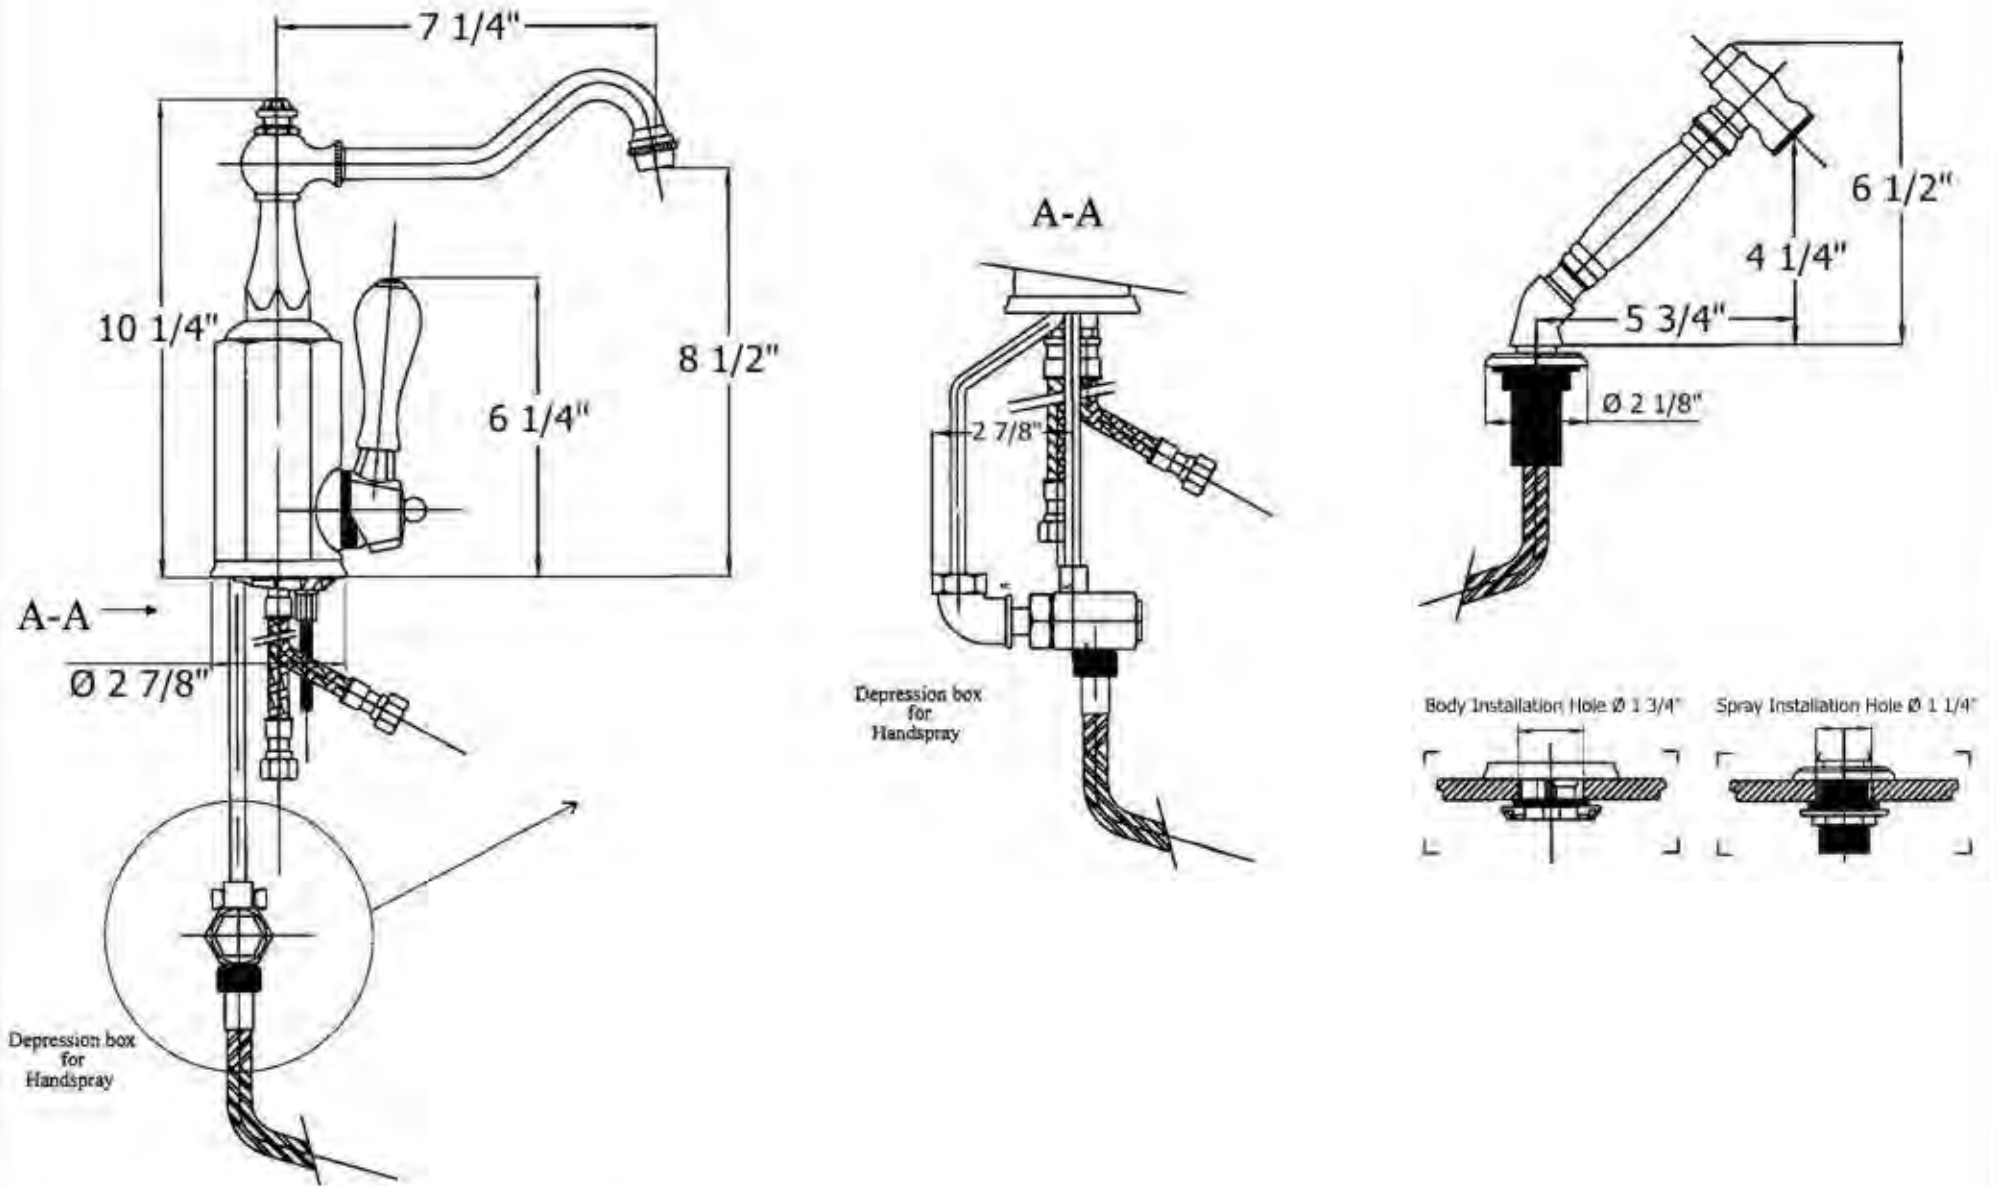

4131 - 'Monarque' Single Lever Mixer with Hand Spray