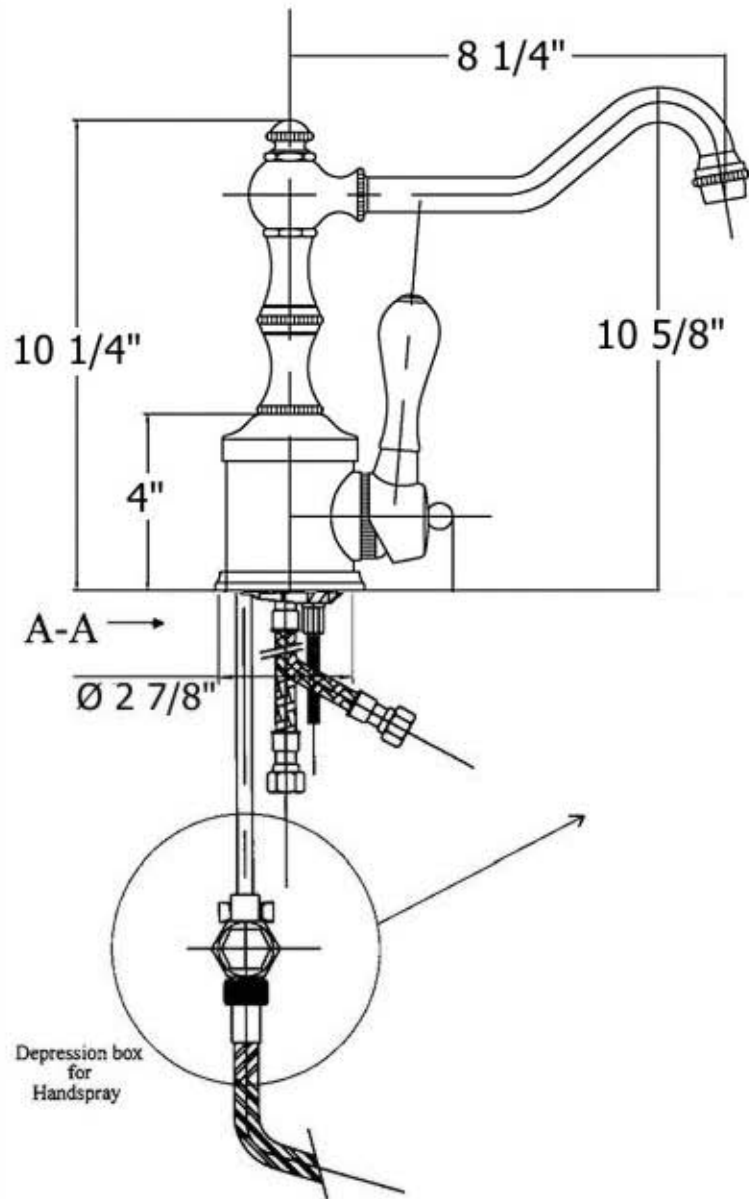

4121 - 'Royale' Single Lever Mixer with Hand Spray