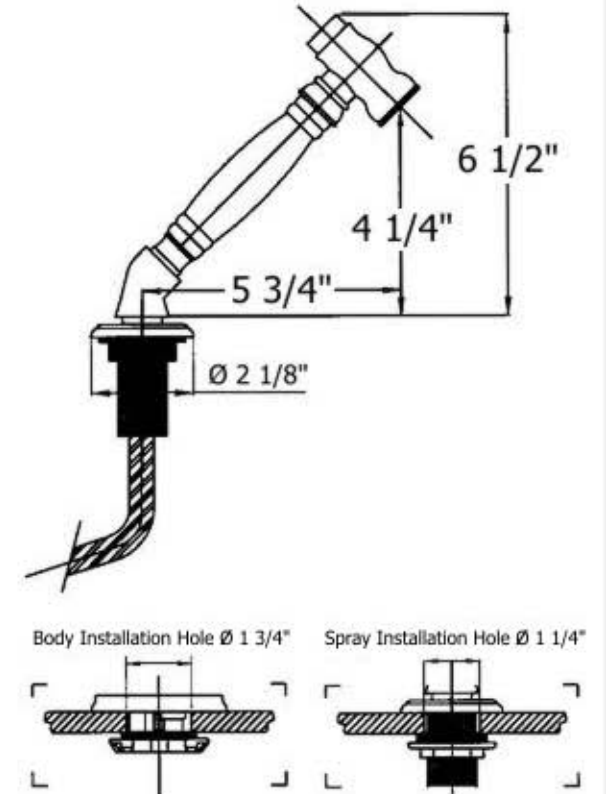

4121 - 'Royale' Single Lever Mixer with Hand Spray