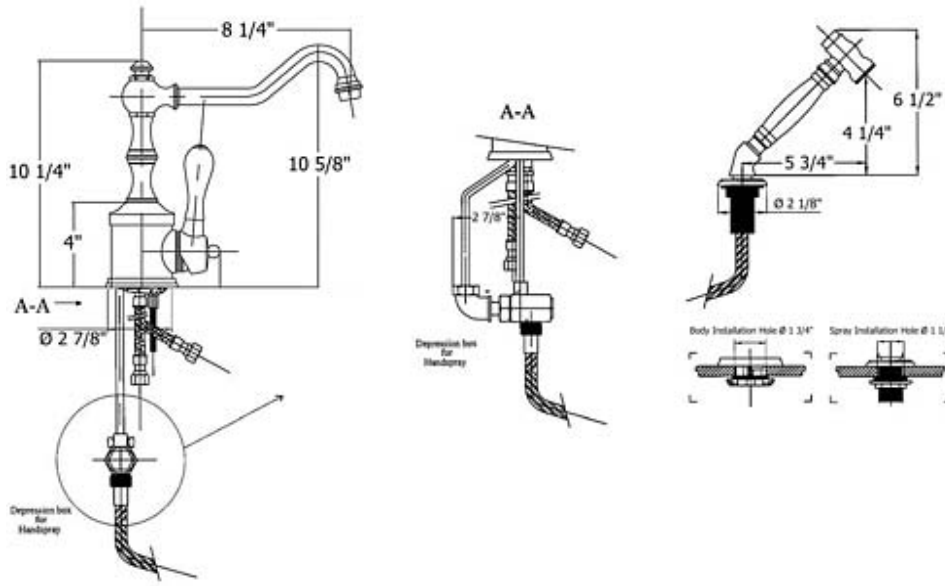

4121 - 'Royale' Single Lever Mixer With Hand Spray

Part#	Description
29	Mounting Plate
30	Mounting Washer
31	Mounting Nut
32	Washer
39	White Vinyl Hose
40	Backflow Preventer
47	Threaded Stem
48	Brass Nut
49+50	Metal Ring & Washer
51	Hand Spray Escutcheon
52	Hand Spray Elbow
53	Rubber O-Ring
54	Hand Spray Coupler
55	Hand Spray Handle
56	Threaded Stem
57	Rubber O-Ring
58	Hand Spray Button
59	Hand Spray Head
60	Rubber O-Rings
61	Rubber O-Rings
62	Aerator Cover Ring
63	Aerator Screw
64	Plastic Aerator Rings
65	Brass Insert
66	Metal Spring
67	Brass Cylinder
68	Brass Piston
69	Flange F/Ceramic H/S
70	Rubber O-Rings
91	Diverter Block
92	Hand Spray & Hose

Technical Information

- Faucet Body Requires 1 3/4" Hole Drilling
- Flow Rate Is 2.2 GPM
- If Counter Is Thicker Than 1 3/4", Part #17 (Threaded Stem) Must be Special Ordered in a Longer Length.
- 3/8" Flexible Hose Connections
- Available finishes are Polished Chrome(48), Solibrass(49), Polished Brass(55), Polished Nickel(56), Brushed Nickel(57), Polished Copper & Brass(58), Weathered Copper & Brass(59), Satin Nickel(60)
- Please See Cleaning Instructions for Finish Care and Maintenance Information
- Faucet Ships With Wood Handles (63). Specify (20) For Ceramic Handles

Part#	Description
1	Top Knob
2	Finished Washer
3	Spout 8 1/4"
4	Spout Washer
5	Aerator Filter
6	Aerator Cover
7	Sealing Screw
8	Rubber O-Rings
9	Central Body
10	Brass Dome
11	Copper Cylinder
12-15+20	Inner Body & Supply Lines
16	O-Ring
17	Threaded Stem
18	Rubber Washer
19	Escutcheon
21	Ceramic Cartridge
22	Cartridge Nut
23	Handle Base
24	Round Screw
25	Handle
26	Finished Washer
27	Finished Screw
28	Braided Supply Lines

Please follow example when ordering parts for 'Royale' Single Lever Mixer with Hand Spray

- To order part #3 – **SPOUT**
 - 9412103 xx
- Please substitute finish number needed in place of **XX**.
- To order a part that is not finished use **00**