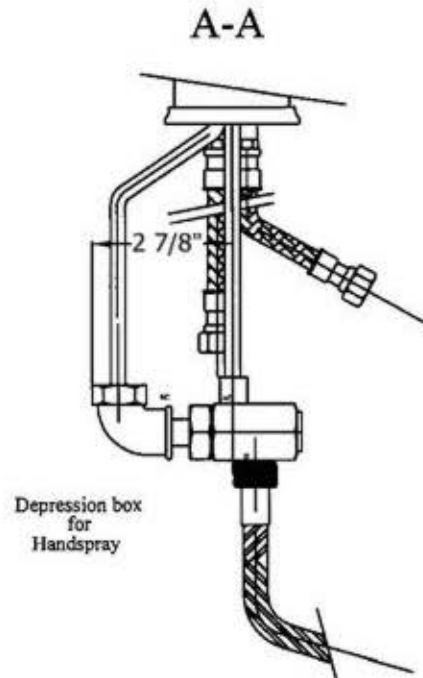

4121 - 'Royale' Single Lever Mixer with Hand Spray