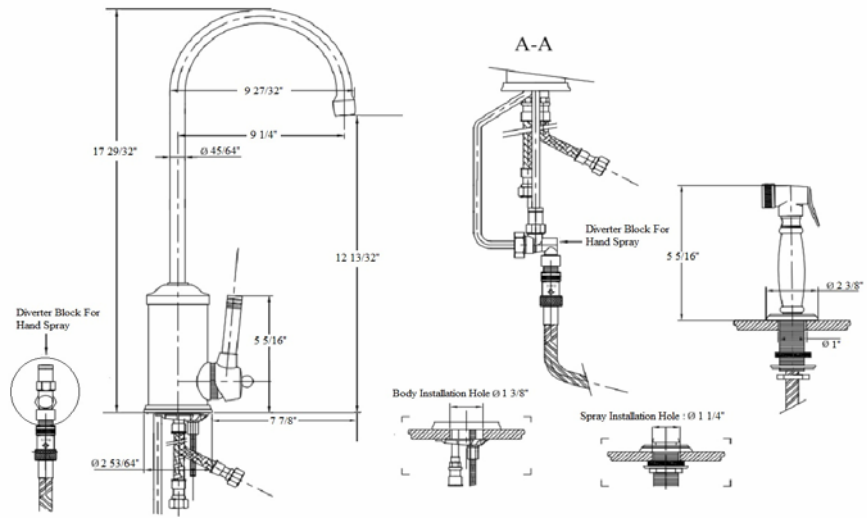

4116 - 'Lille' Single Lever Kitchen Mixer with Hand Spray Deck Mounted

Part#	Description
29	3/8" Washer
30	Backflow Restrictor
31	Braided H/S hose
32	Washer
33	Rubber O-Ring
34	Rubber O-Ring
35	1/2" Washer
36	Flat Rubber Washer
49	Hand Spray Base
50	Threaded Stem
51	Brass Hex Nut
52	Metal Ring & Rubber Washer
53	Flat Rubber Washer
57	Metal Hand Spray Handle
60	Hand Spray Escutcheon
62	Head Assembly For H/S
63	Hexagon Nut
64	4 Piece Grill Kit
65	Plastic Spray Inserts
67	Screw
93	Black Plastic diverter Block Kit
95	Diverter Brass Adapter Kit

Technical Information

- IAPMO: NSF/ANSI 61, NSF/ANSI 372 & ASME A112.18.1/CSA B125.1 Certified.
- New Style Metal Handles.
- Maximum Flow Rate is 1.2 GPM With New Low Flow Restrictor.
- Ceramic Cartridge.
- Main Faucet Body Requires 1 3/8" Hole Drilling.
- Hand Spray Requires 1 1/4" Hole Drilling.
- Available finishes are French Weathered Brass(47), Polished Chrome(48), Polished Brass(55), Polished Nickel(56) and Weathered Brass(70).
- Please See Cleaning Instructions: <http://herbeau.com/CleaningAll.pdf> For Finish Care and Maintenance Information.

Part# Description

01	Lille Spout-Ecobrass
02	Aerator Washer
03	Aerator Filter
04	Aerator Cover
05	Split Nylon Clip
06	Rubber O-Ring
07	Plastic Washer
08	Brass Dome
09	Swan Nut
10	Body
11	Single Lever Ceramic Cartridge
12	Cartridge Holding Nut
13	Lille Handle Support
14	Round Screw
15	Body Valve & Supply Lines
16	Lower Escutcheon
17	Brass Connector
18	3/8" X 12" Flexible Supply Line With O-Ring
18	3/8" X 30" Optional Flexible Supply Line With O-Ring
19	Brass Washer
20	Threaded Stem
21	Tightening Plate
22	Brass Washer
23	Hexagon Nut
24	Threaded Stem
25	Lille Metal Handle
27	Rubber O-Ring
28	Braided 90° Supply Hose

Please follow example when ordering parts for 'Lille' Single Lever Mixer

- To order part #14 – Round Handle Screw
 - 920012 xx
- Please substitute finish number needed in place of xx.

Herbeau®
L'Art du Sanitaire depuis 1857