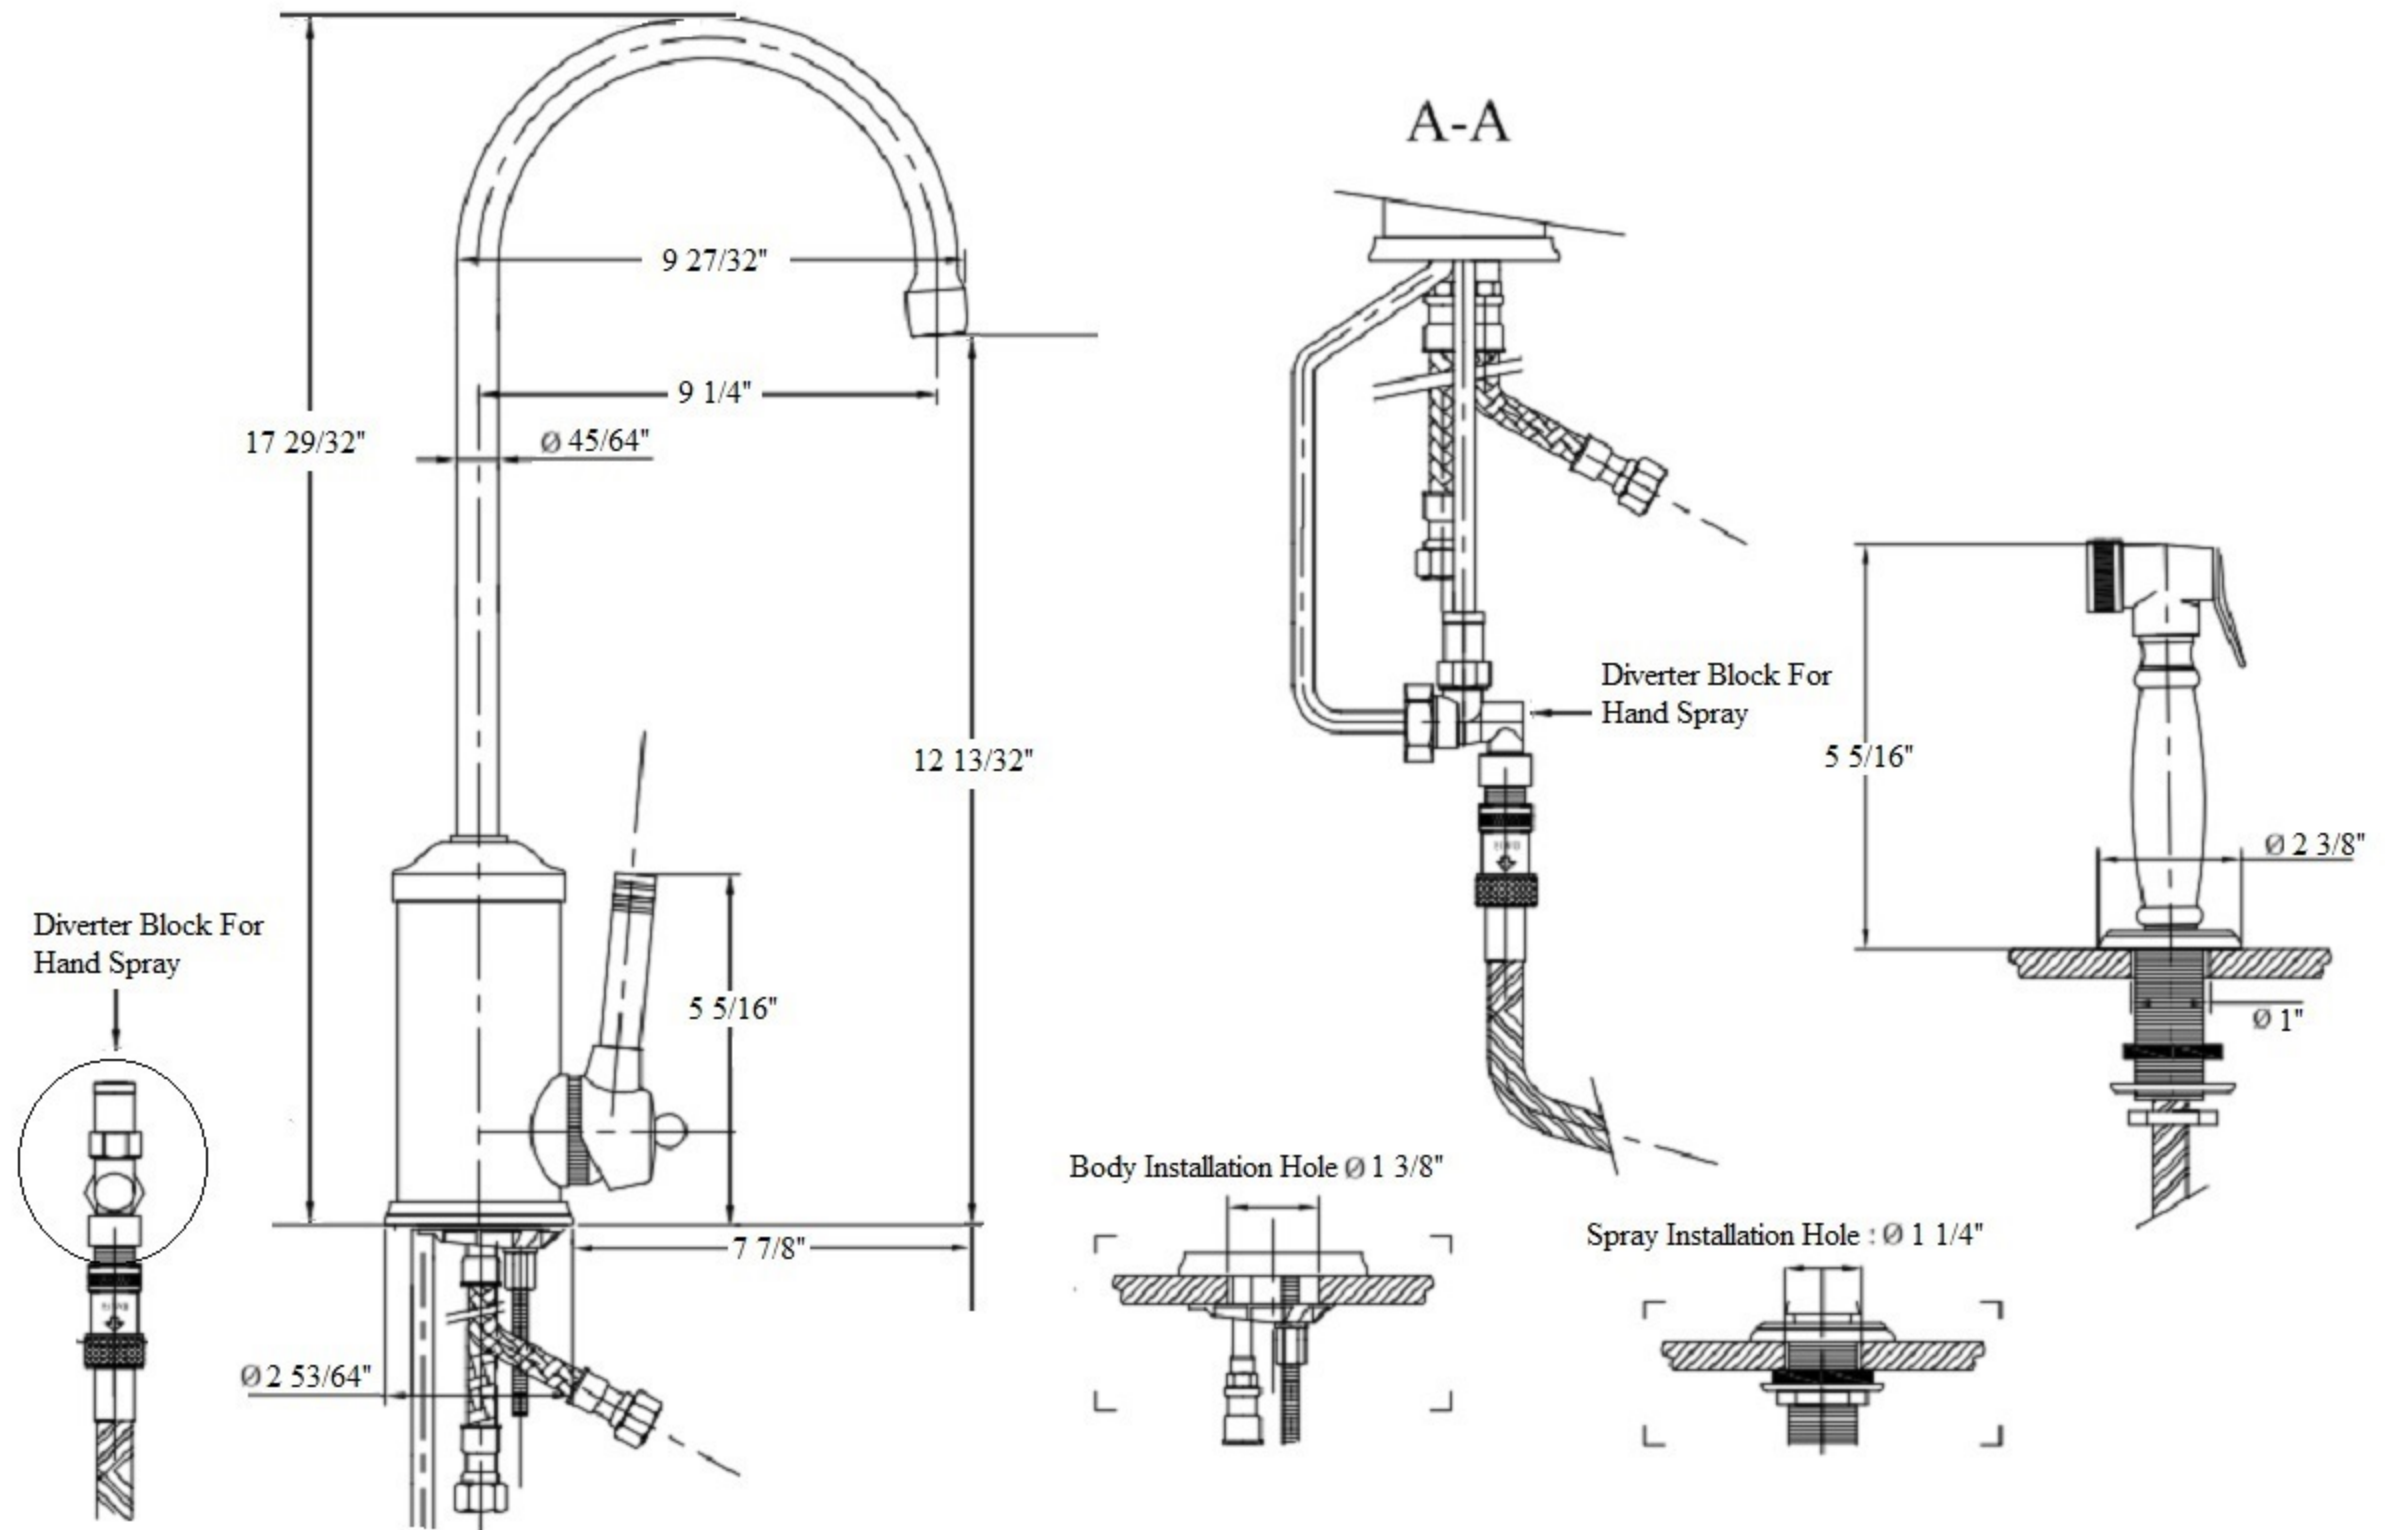

4116 - 'Lille' Single Lever Kitchen Mixer with Hand Spray Deck Mounted