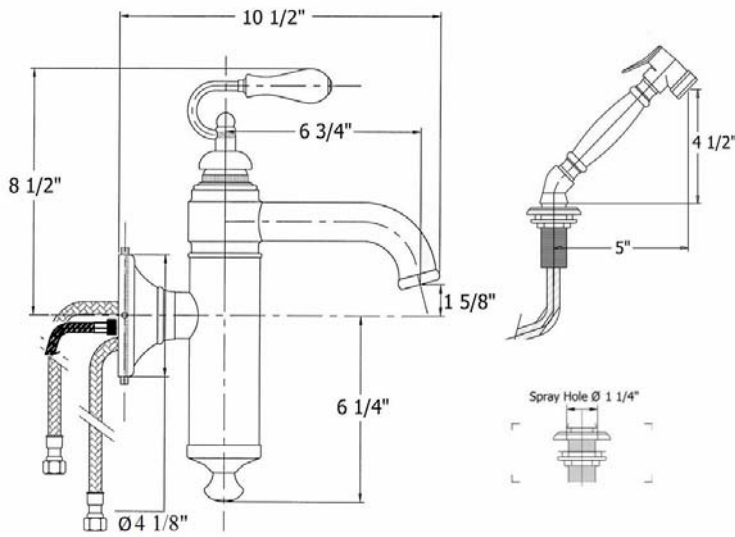

4111 – ‘Estelle’ Wall Mount Single Lever Mixer with Deck Mount Hand Spray

Part#	Description
25	Lower Brass Ring
26	Estelle 4111 Body
27	Threaded Stem
28	Brass Dome
29	Finished Wood Knob
30	Decorative Nut
31	Ceramic Insert
33	Threaded Stem
35	Brass Hex Nut
36	3/8" Washer
37	Backflow Restrictor
38	Backflow Restrictor Washer
39	Brass Port Screw
40	O-Ring
41	Internal Diverter Kit
42	Brass Washer
49	Threaded Pipe
50	Threaded Stem
51	Brass Hex Nut
52	Metal Ring & Rubber Washer
53	Flat Rubber Washer
54	Hand Spray Elbow
55	Rubber O-Ring
56	Coupler For H/S
57	Finished Wood H/S Handle
58	Threaded Supply Line
60	H/S Escutcheon
62	H/S Head Assembly
63	Hex Nut
64	Plastic Spray Inserts
64'	4 Piece Grill Kit
67	Slotted Screw
78	Flexible H/S Hose
86	Single Lever Ceramic Cartridge
91	Estelle wood/Ceramic Handle Wall Mount Assembly
92	Deck Mount Hand Spray Assembly

Technical Information

- IAPMO: NSF/ANSI 61, NSF/ANSI 372 & ASME A112.18.1/CSA B125.1 Certified.
- Maximum Flow Rate is 1.2 GPM.
- Swiveling Spout
- 30" Flexible Hoses – 3/8" Connection
- Backflow Restrictor Included.
- To order Complete Estelle Handle #91, please Order P/N 95013263XX or P/N 95013220XX. (XX=Finish Code, 63=Wood Handle, 20=White Ceramic Handle.)
- Available finishes are French Weathered Brass(**47**), Lacquered Matte Black Nickel(**50**), Polished Brass(**55**), Polished Nickel(**56**), Brushed Nickel(**57**), Satin Nickel(**60**), Antique Lacquered Brass(**68**), Weathered Brass(**70**) and Lacquered Polished Black Nickel(**71**).
- Please see Cleaning Instructions on Herbeau Website: <http://herbeau.com/CleaningAll.pdf> for Finish Care and Maintenance Information.