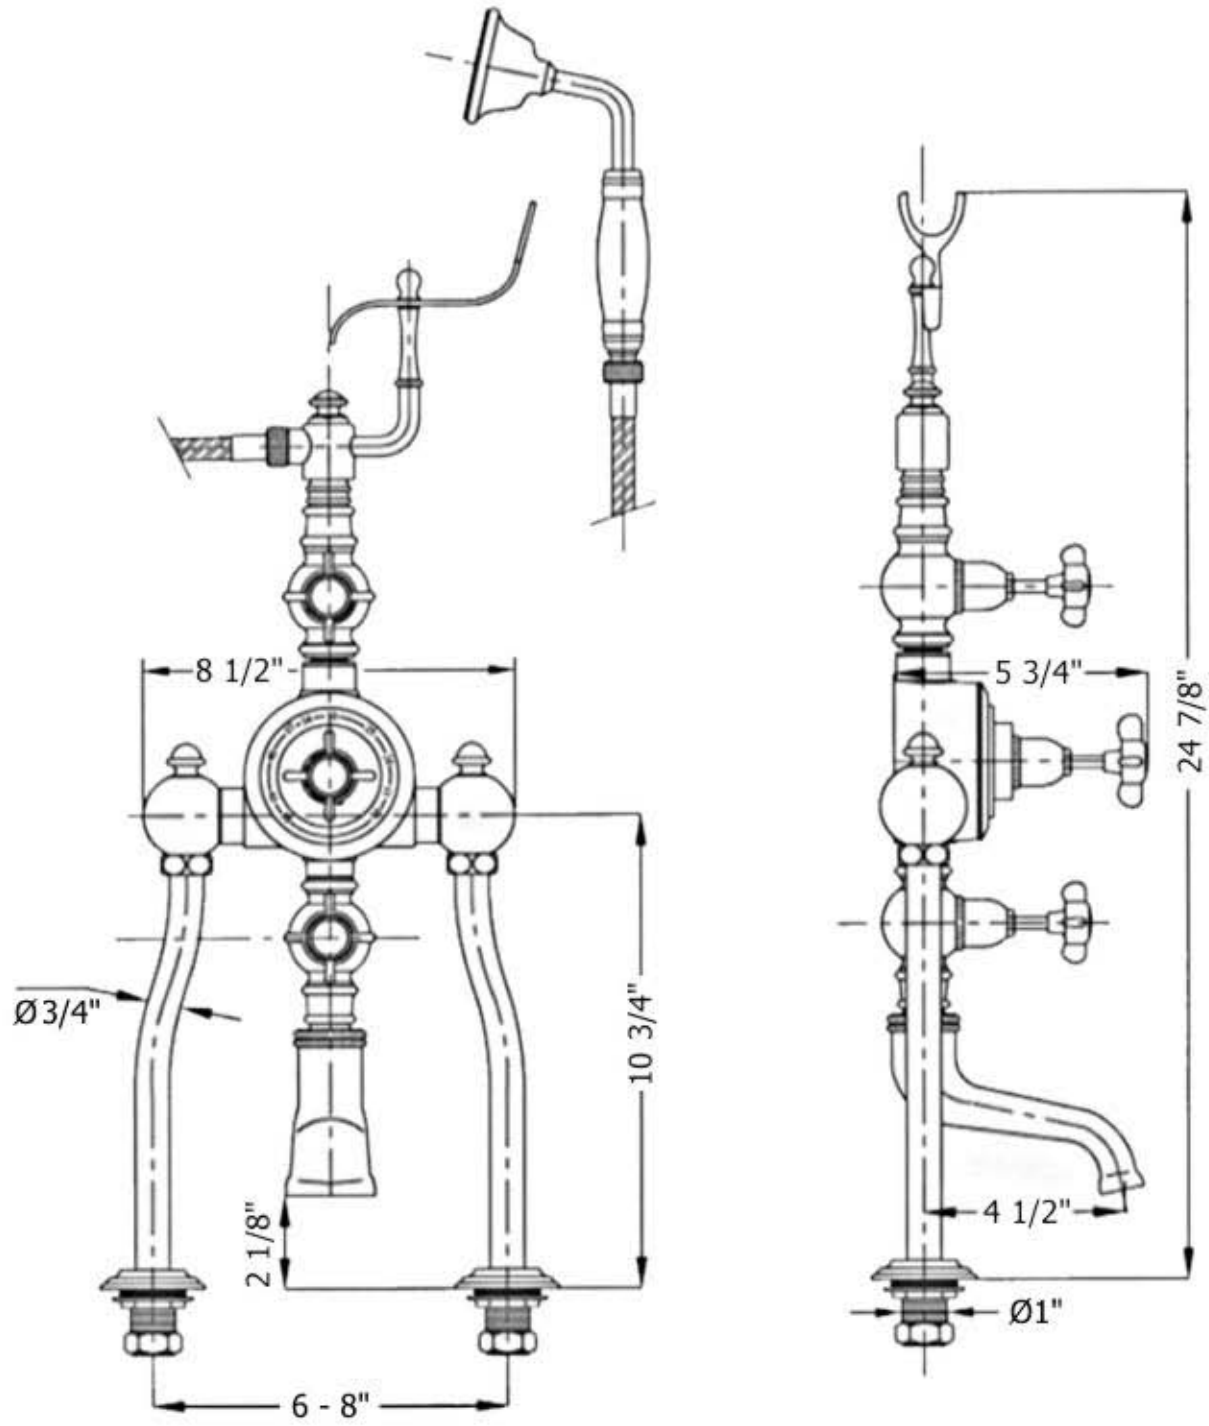

3405 - 'Royale' Exposed Thermostatic Tub & Shower Mixer Deck Mounted

FLOWRATES

TUB SPOUT:
 = APPROX. 8.7 GPM
 HANDSPRAY:
 = APPROX. 3.0 GPM

FLOW RATES LISTED
 ABOVE ARE BASED ON
 USE OF 3/4" SUPPLY
 LINES AND WILL VARY
 DEPENDING ON WATER
 PRESSURE.