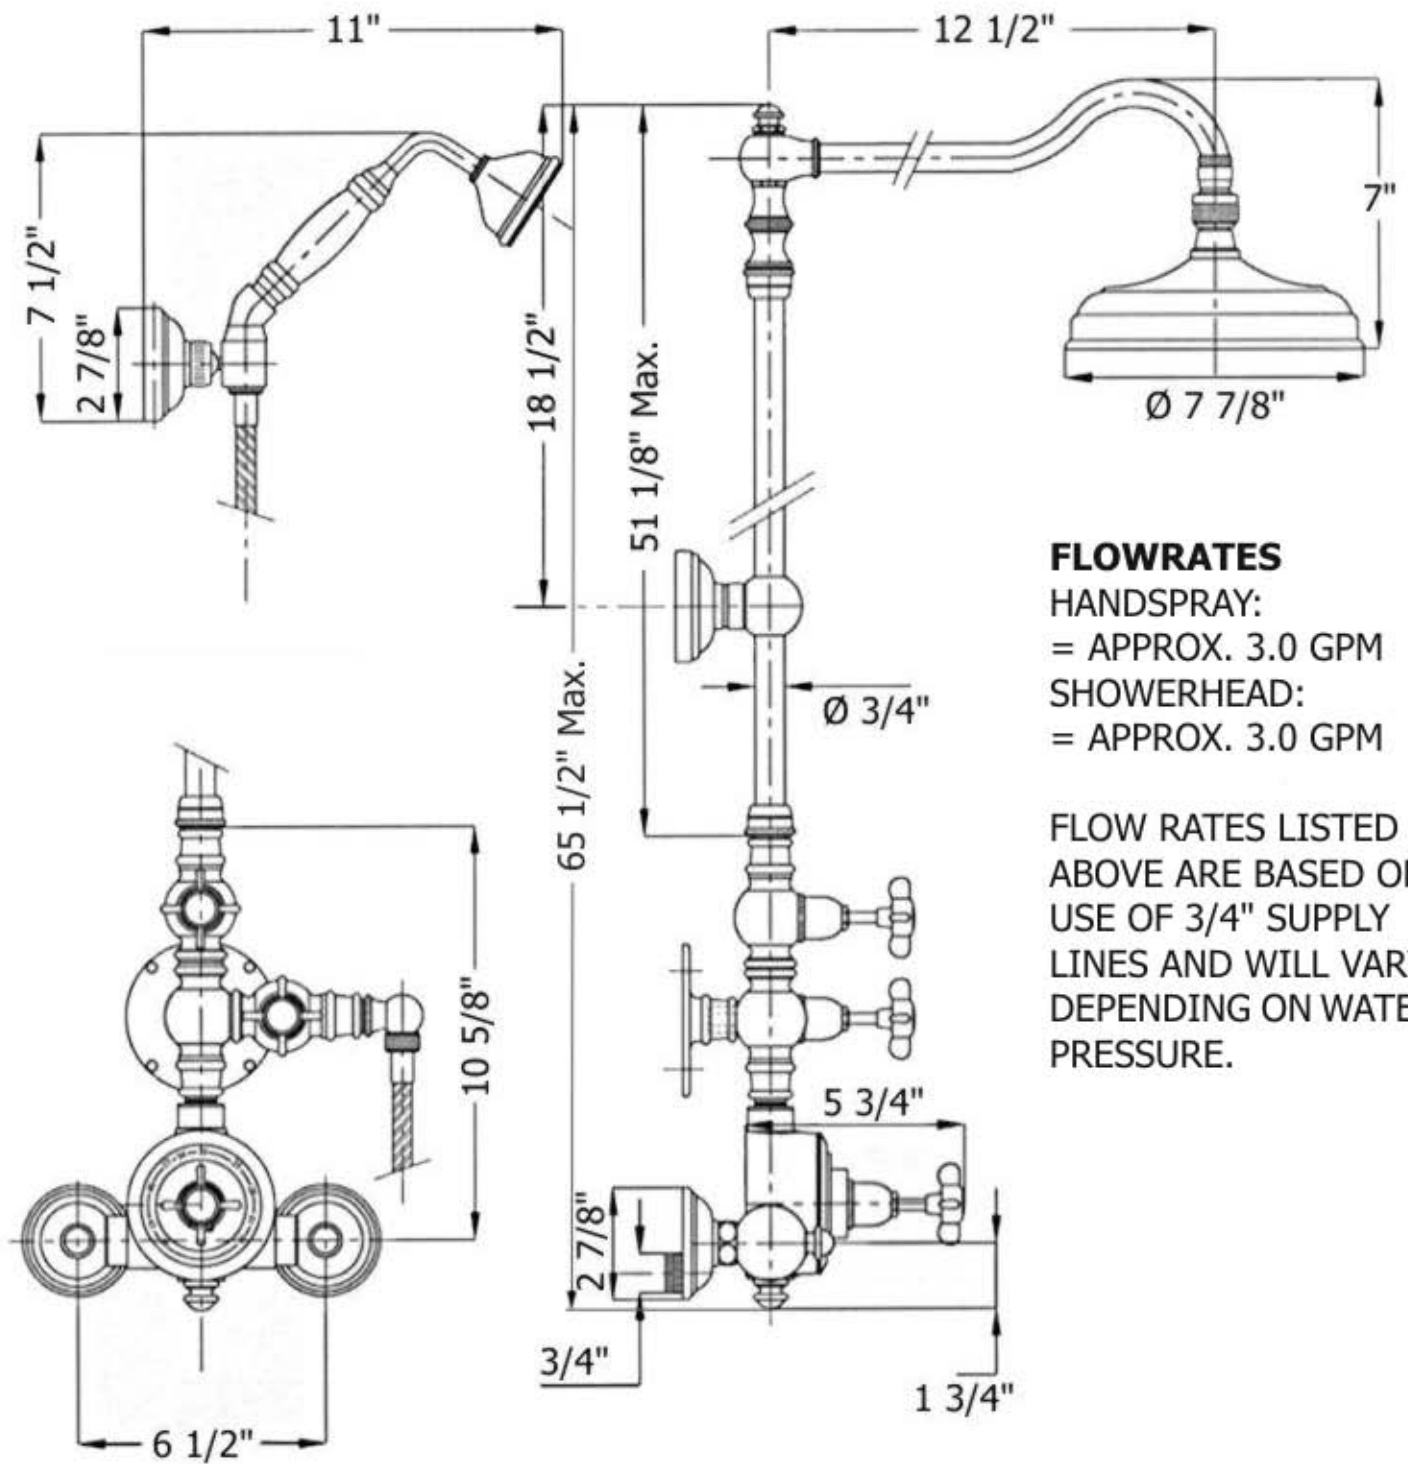

3402 - 'Royale' Exposed Thermostatic Shower

FLOWRATES

HANDSPRAY:

= APPROX. 3.0 GPM

SHOWERHEAD:

= APPROX. 3.0 GPM

FLOW RATES LISTED ABOVE ARE BASED ON USE OF 3/4" SUPPLY LINES AND WILL VARY DEPENDING ON WATER PRESSURE.