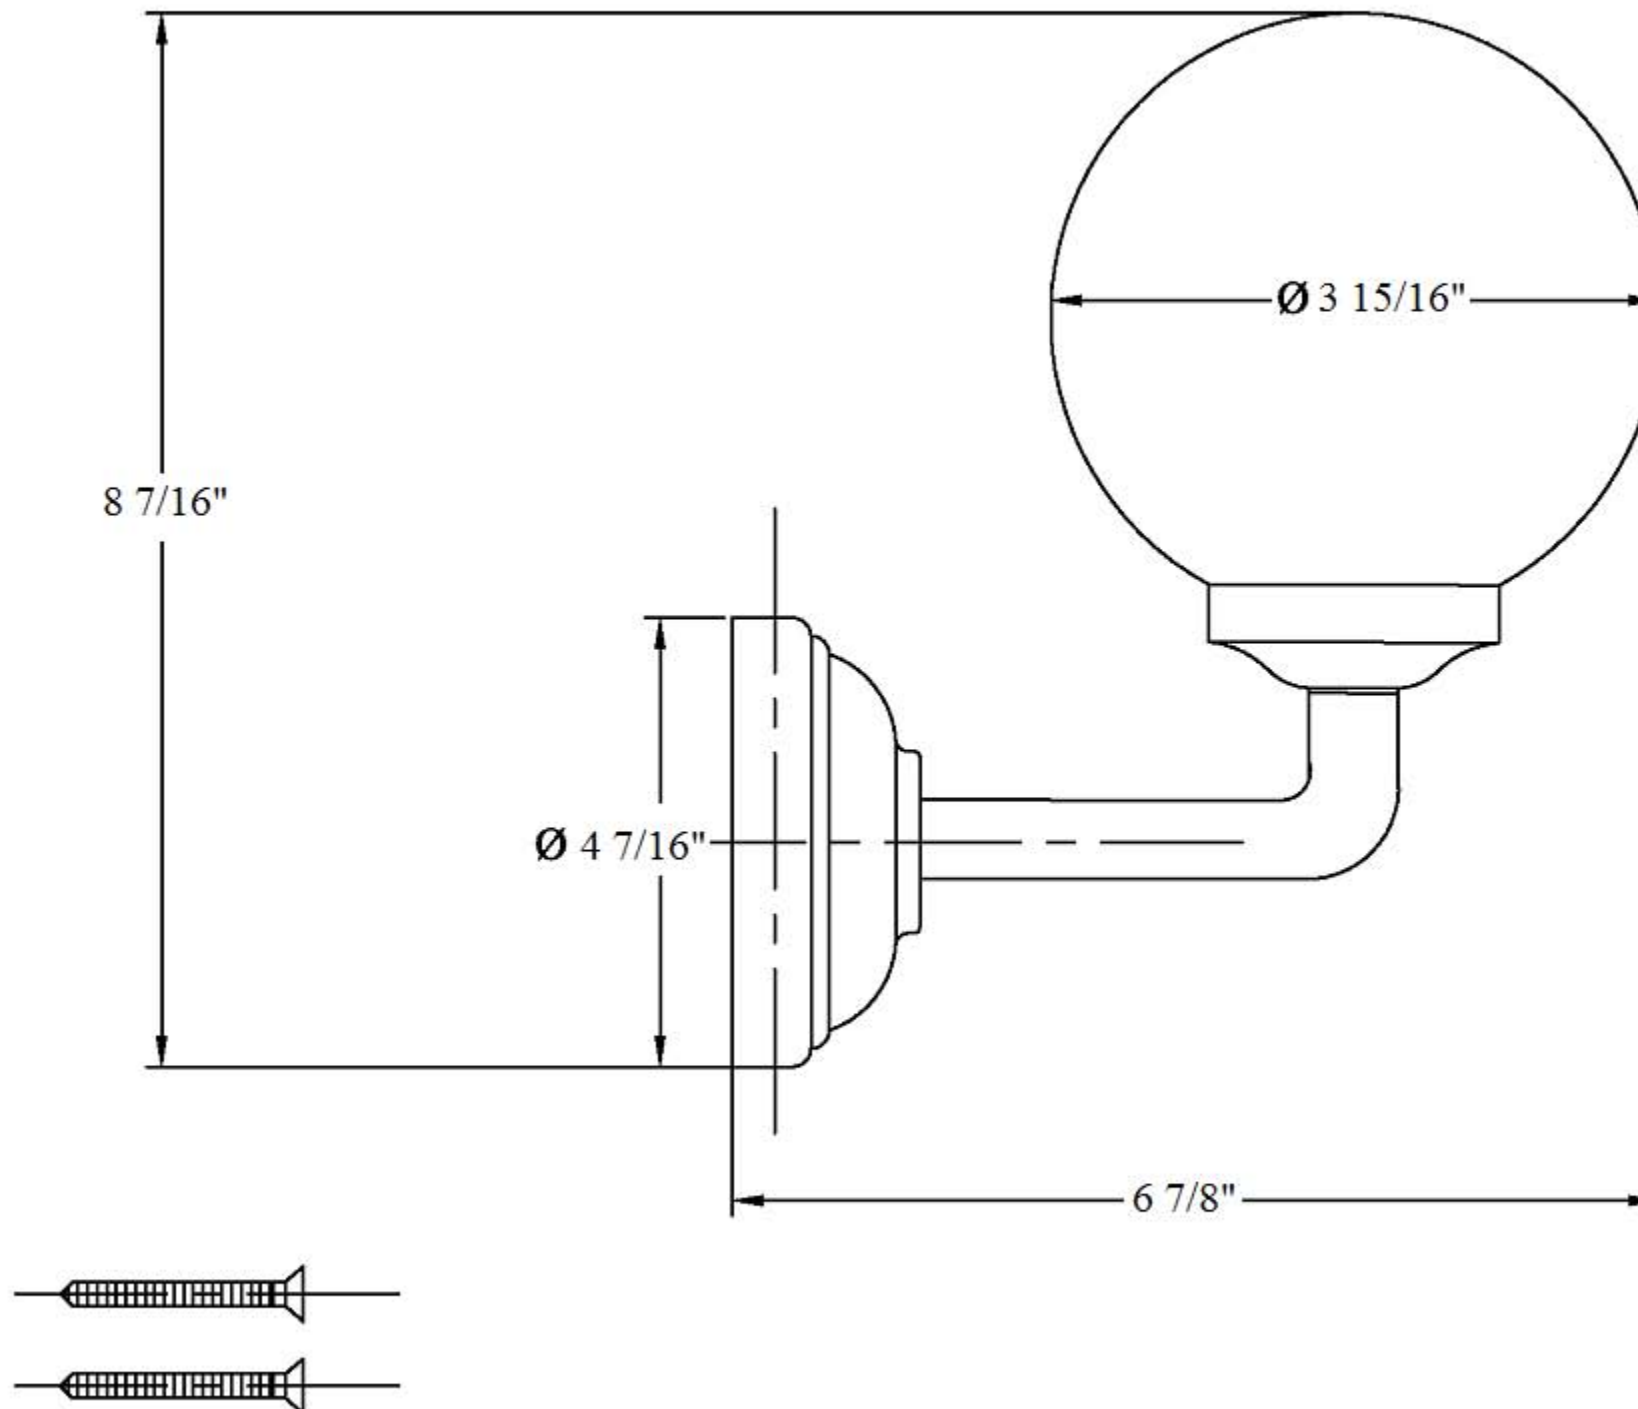

2914 – ‘Lille’ Wall Light - 2017

Part #	Description
01	Main Body Escutcheon
02	Socket Set For Wall Light
03	Nut
04	Electric Wire Set
05	Lille Light Globe
06	Metal Ring & Rubber Washer
07	Long Screw
08	Threaded Stem
09	Finished Nut
10	Wall Mount Plate
11	Light Escutcheon
12	Mounting Screw Kit
13	Lille Light Arm
14	Electrical Plate
15	Screw Cap

Please follow example when ordering parts for ‘Lille’ wall Light.

- To order part#01 – **Main body Escutcheon**
 - **950099xx**
- Please substitute finish number needed in place of **xx**.
- To order a part that is not finished use **00**

2914 - 'Lille' Wall Light - 2017

2914 - 'Lille' Wall Light - 2017

*P/N = PART NUMBER

○ = FINISHED PARTS

XX = TWO DIGIT FINISH CODE