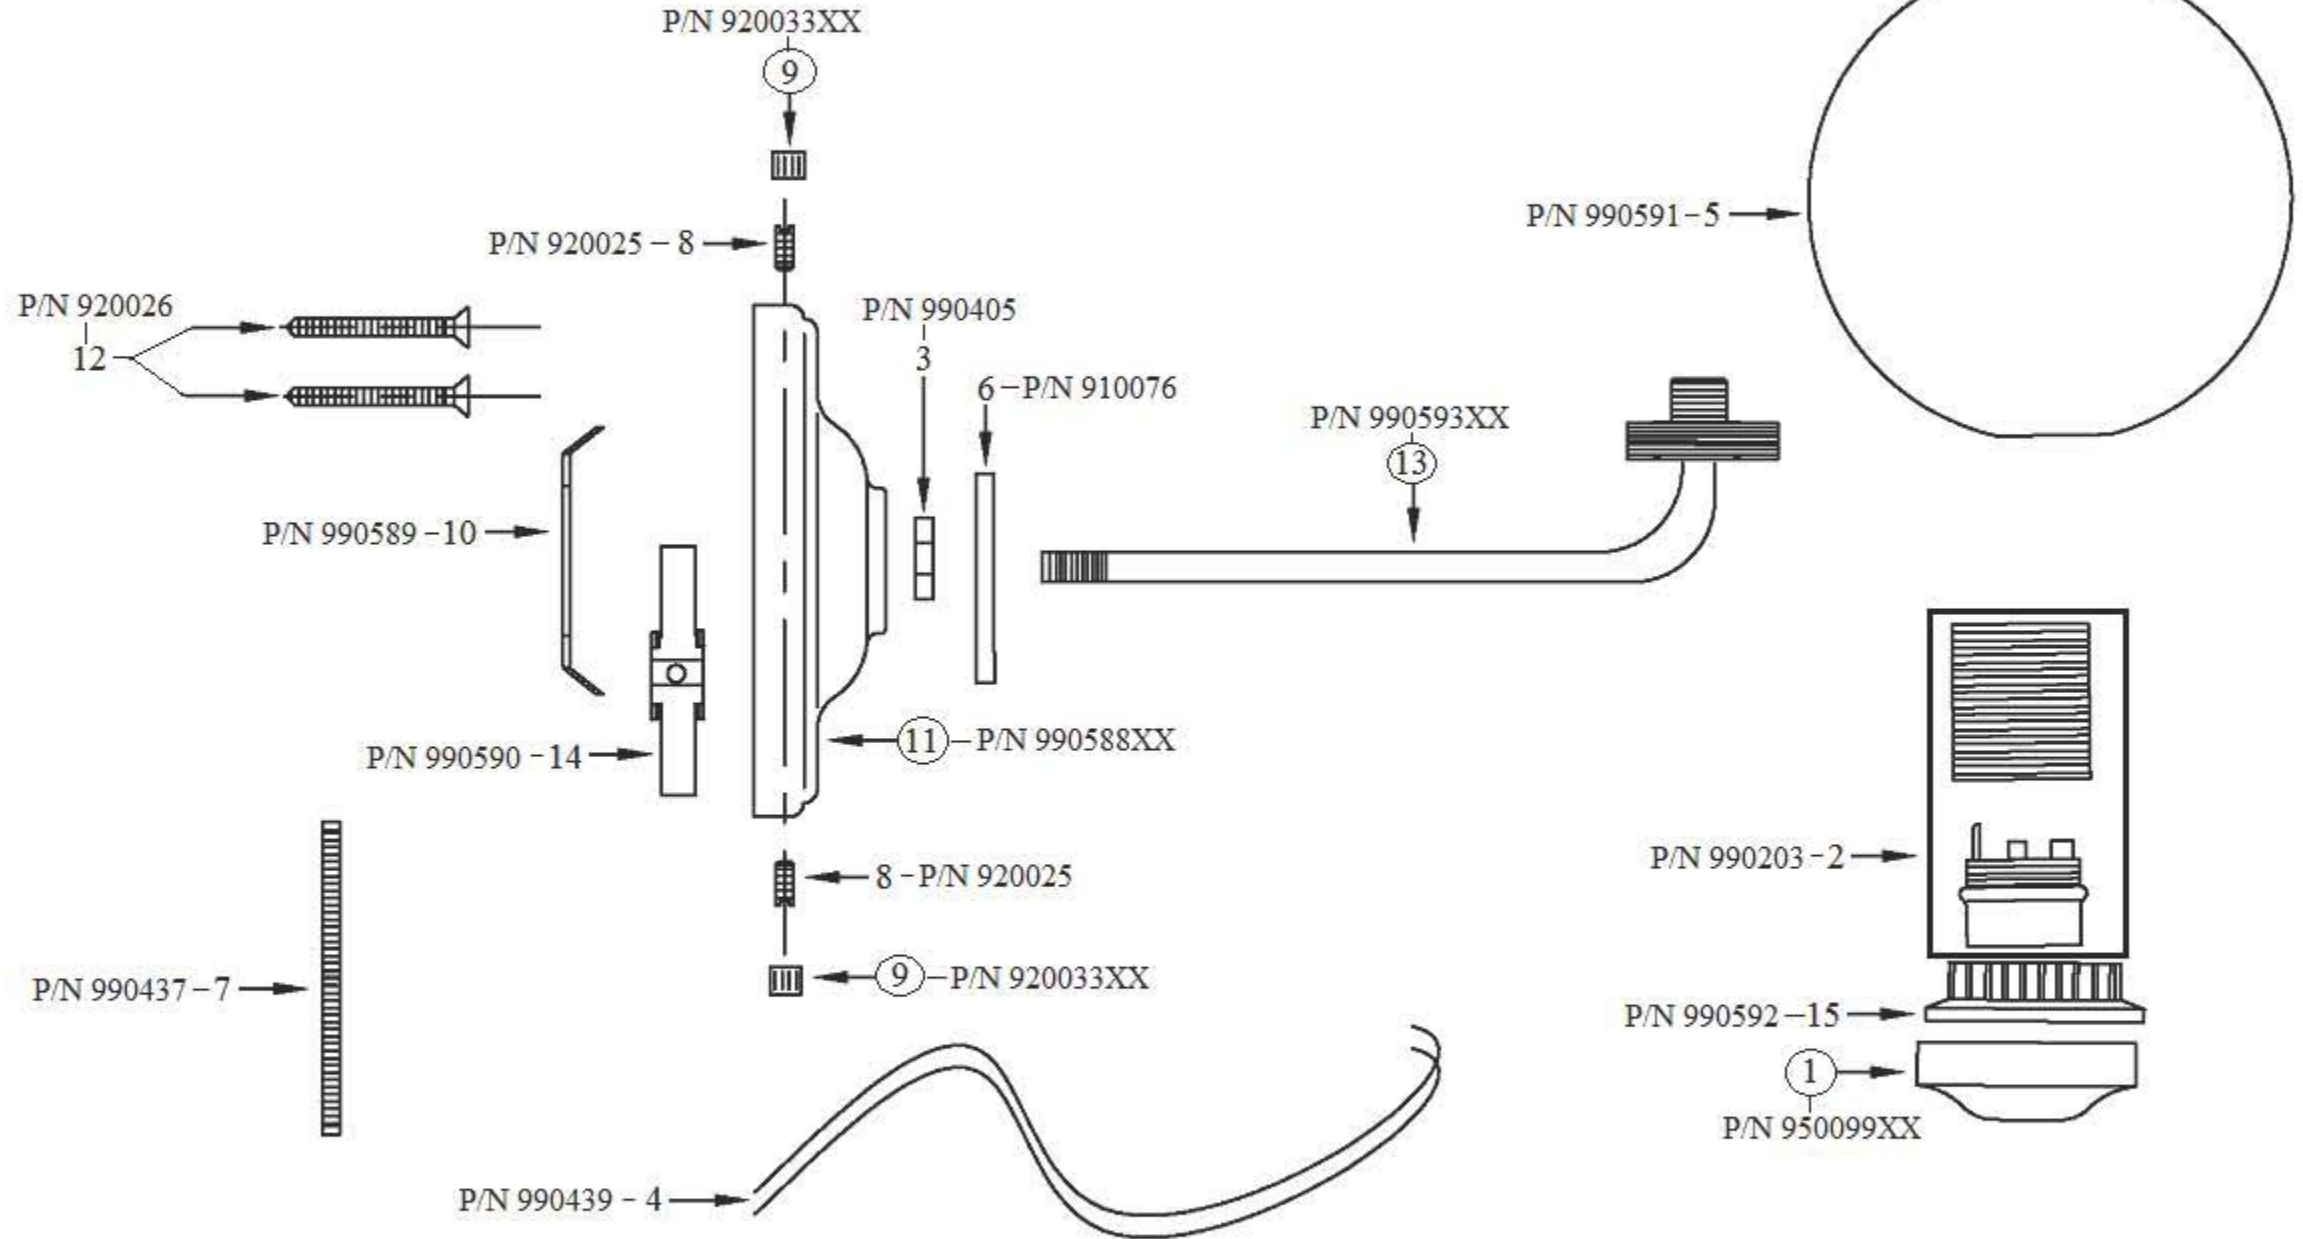

2914 – ‘Lille’ Wall Light - 2017

Part #	Description
01	Main Body Escutcheon
02	Socket Set For Wall Light
03	Nut
04	Electric Wire Set
05	Lille Light Globe
06	Metal Ring & Rubber Washer
07	Long Screw
08	Threaded Stem
09	Finished Nut
10	Wall Mount Plate
11	Light Escutcheon
12	Mounting Screw Kit
13	Lille Light Arm
14	Electrical Plate
15	Screw Cap

Please follow example when ordering parts for ‘Lille’ wall Light.

- To order part#01 – **Main body Escutcheon**
 - **950099xx**
- Please substitute finish number needed in place of **xx**.
- To order a part that is not finished use **00**

2914 - 'Lille' Wall Light - 2017

2914 - 'Lille' Wall Light - 2017

*P/N = PART NUMBER

○ = FINISHED PARTS

XX = TWO DIGIT FINISH CODE