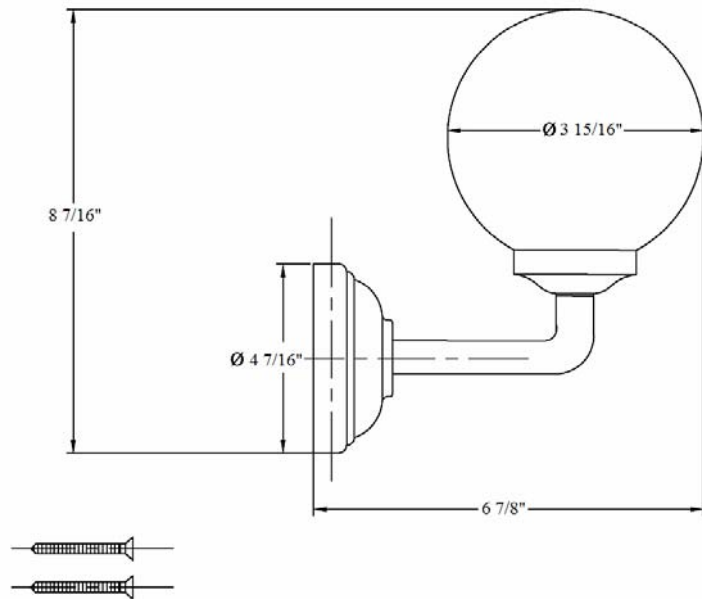

2914 – ‘Lille’ Wall Light - 2017

Part #	Description
01	Main Body Escutcheon
02	Socket Set For Wall Light
03	Nut
04	Electric Wire Set
05	Lille Light Globe
06	Metal Ring & Rubber Washer
07	Long Screw
08	Threaded Stem
09	Finished Nut
10	Wall Mount Plate
11	Light Escutcheon
12	Mounting Screw Kit
13	Lille Light Arm
14	Electrical Plate
15	Screw Cap

Please follow example when ordering parts for ‘Lille’ wall Light.

- To order part#01 – **Main body Escutcheon**
 - **950099xx**
- Please substitute finish number needed in place of **xx**.
- To order a part that is not finished use **00**

2914 - 'Lille' Wall Light - 2017

2914 - 'Lille' Wall Light - 2017

*P/N = PART NUMBER

○ = FINISHED PARTS

XX = TWO DIGIT FINISH CODE