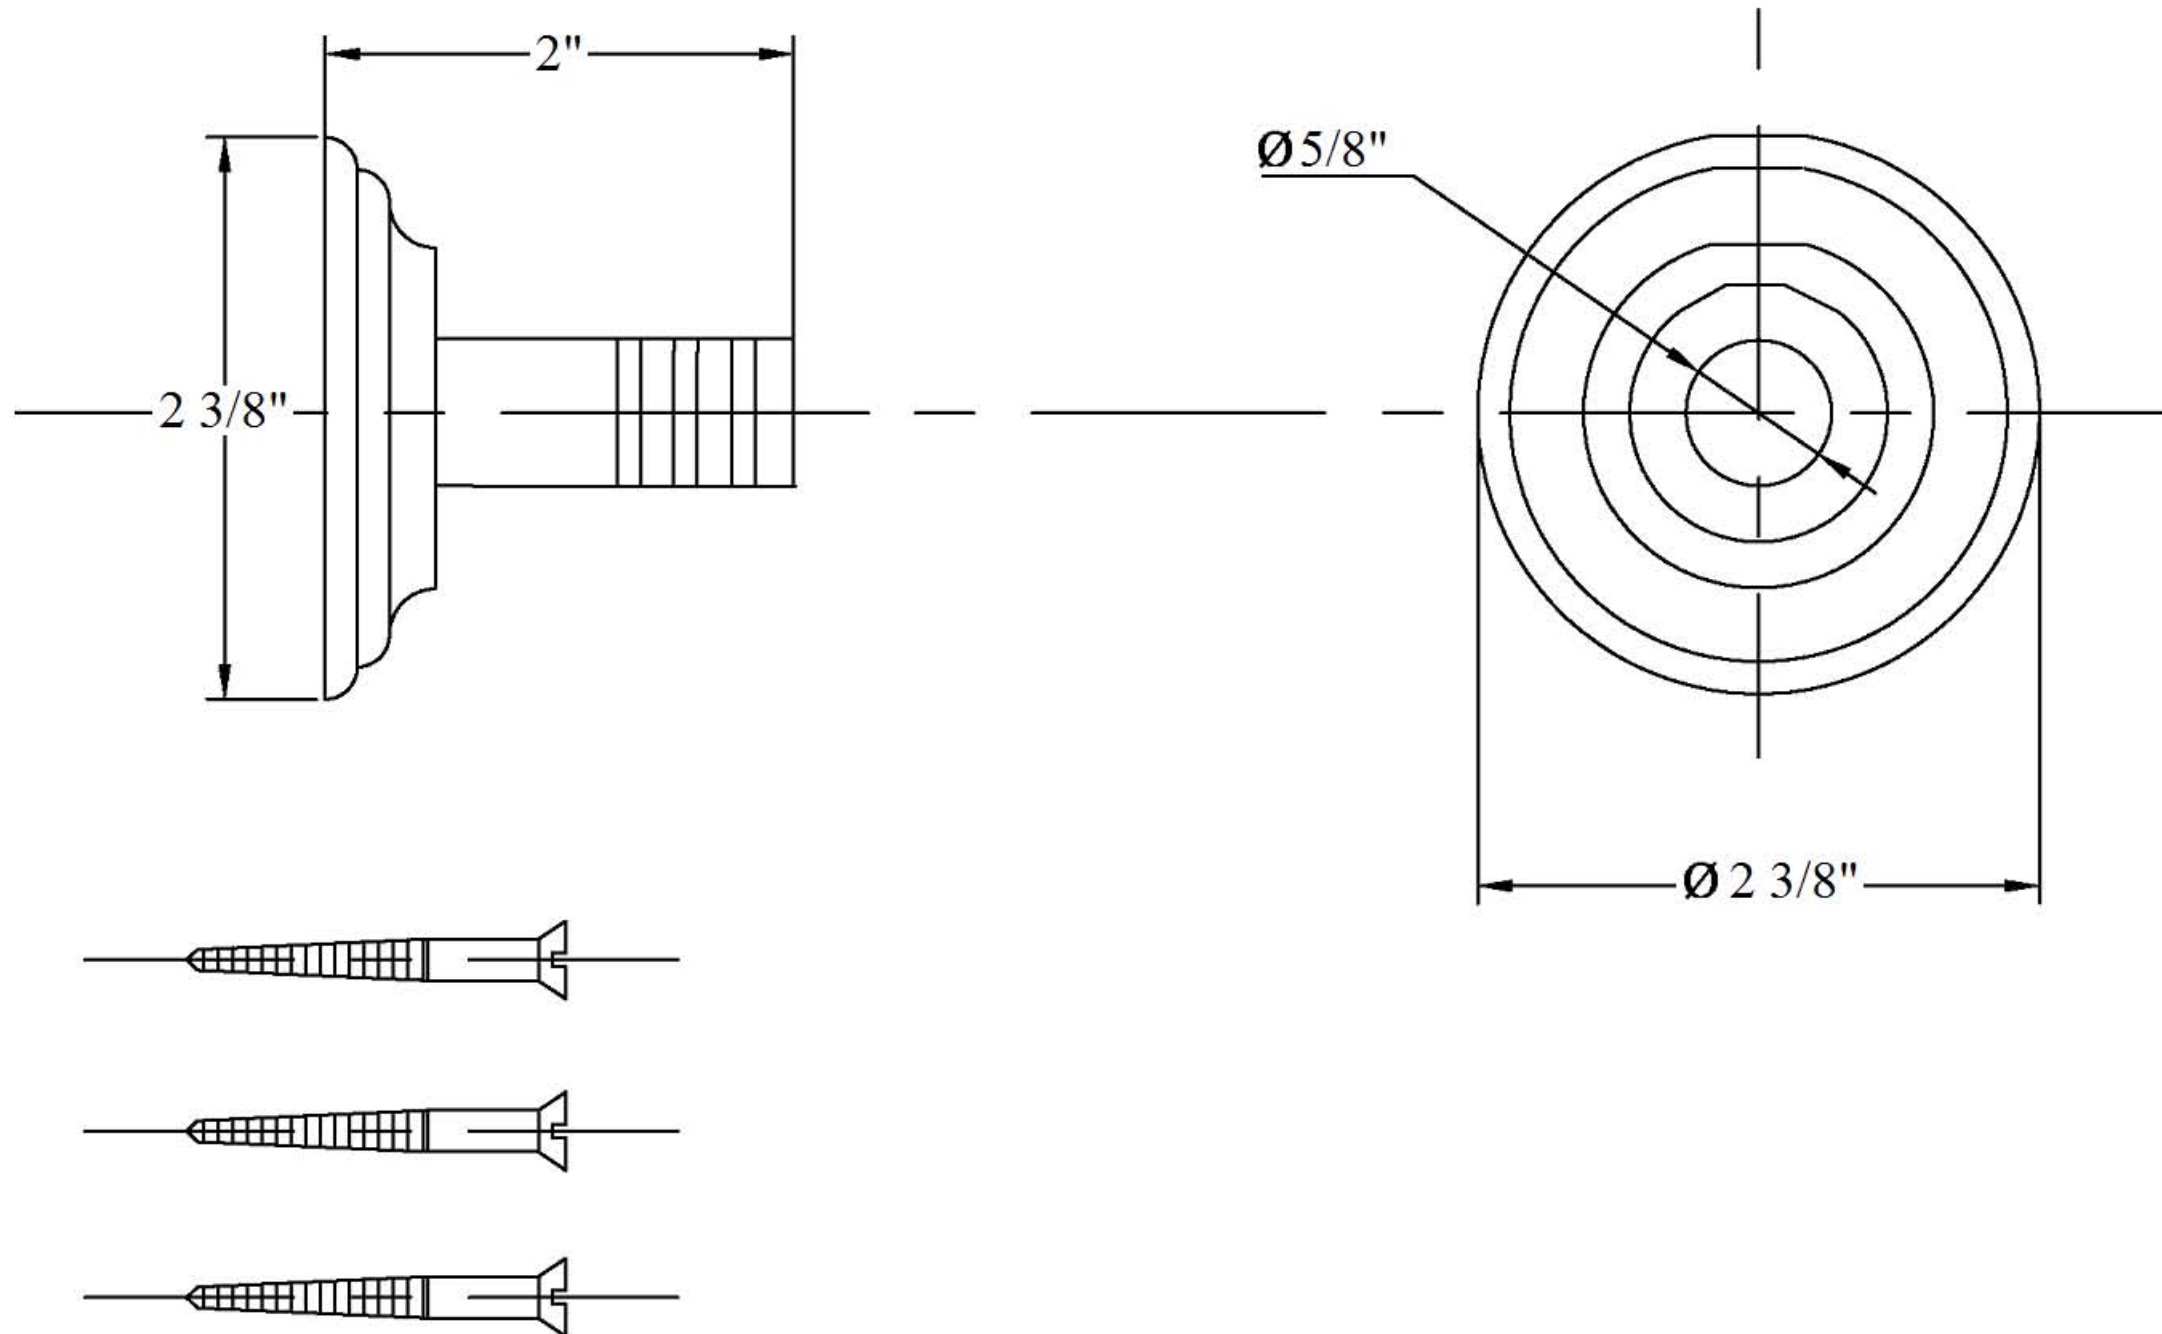

Part#

01
02
03
04
05

Description

Mounting Screw Kit
Modified Wall Plate
Escutcheon
Lille Hook
Set Screw

Please follow example when ordering parts for ‘Lille’ Robe Hook.

- To order part#03 – **Escutcheon**
 - 950070xx
- Please substitute finish number needed in place of xx.

Herbeau
L'Art du Sanitaire depuis 1857

2912 - 'Lille' Robe Hook

2912 - 'Lille' Robe Hook

*P/N = PART NUMBER

○ = FINISHED PARTS
XX = TWO DIGIT FINISH CODE