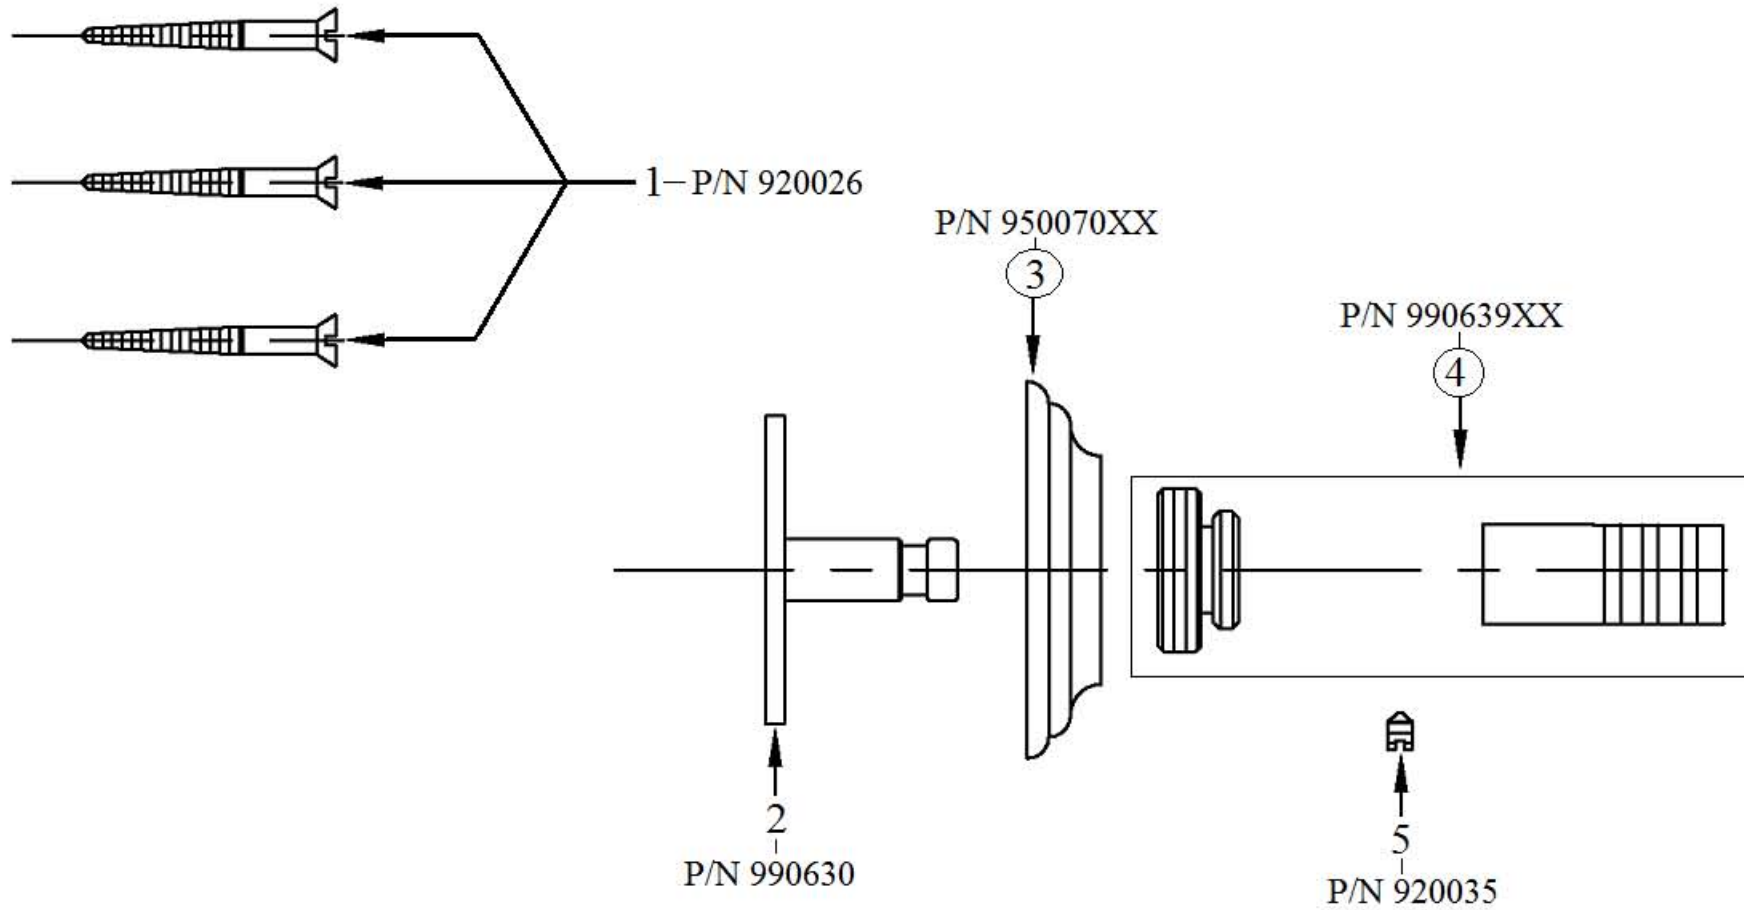

Part#

01
02
03
04
05

Description

Mounting Screw Kit
Modified Wall Plate
Escutcheon
Lille Hook
Set Screw

Please follow example when ordering parts for ‘Lille’ Robe Hook.

- To order part#03 – **Escutcheon**
 - 950070xx
- Please substitute finish number needed in place of xx.

Herbeau
L'Art du Sanitaire depuis 1857

2912 - 'Lille' Robe Hook

2912 - 'Lille' Robe Hook

*P/N = PART NUMBER

○ = FINISHED PARTS
XX = TWO DIGIT FINISH CODE