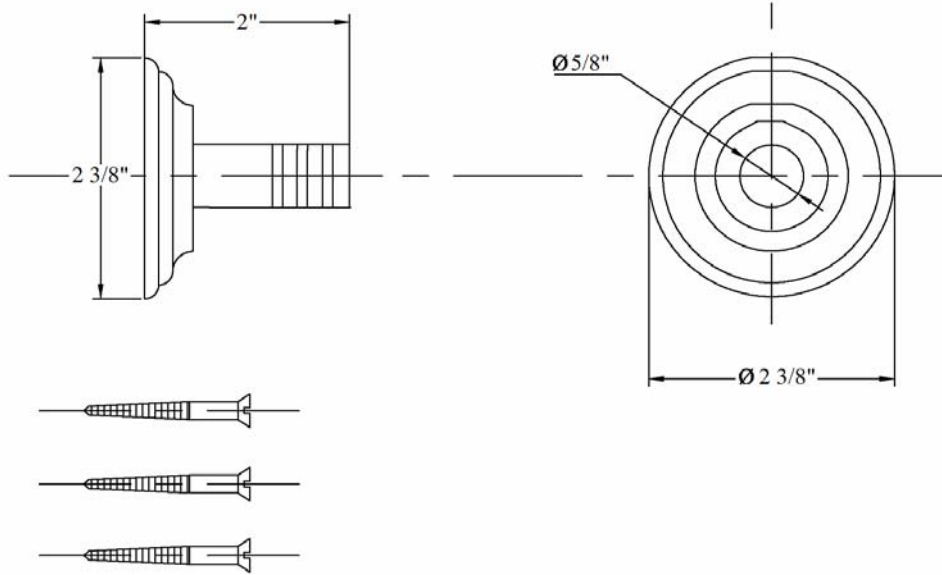

2912 – ‘Lille’ Robe Hook

Technical Information

- Available Finishes are French Weathered Brass(47), Polished Chrome(48), Solibrass(49), Lacquered Matte Black Nickel(50), Old Gold(52), Old Silver(53), Polished Brass(55), Polished Nickel(56), Brushed Nickel(57), Satin Nickel(60), Antique Lacquered Copper(67), Antique Lacquered Brass(68), Weathered Brass(70), Lacquered Polished Black Nickel(71) and Lacquered Polished Copper(80).
- Please See Cleaning Instructions: <http://herbeau.com/CleaningAll.pdf> For Finish Care and Maintenance Information:

Part#

01
02
03
04
05

Description

Mounting Screw Kit
Modified Wall Plate
Escutcheon
Lille Hook
Set Screw

Please follow example when ordering parts for ‘Lille’ Robe Hook.

- To order part#03 – **Escutcheon**
  - 950070xx
- Please substitute finish number needed in place of xx.

Herbeau
L'Art du Sanitaire depuis 1857