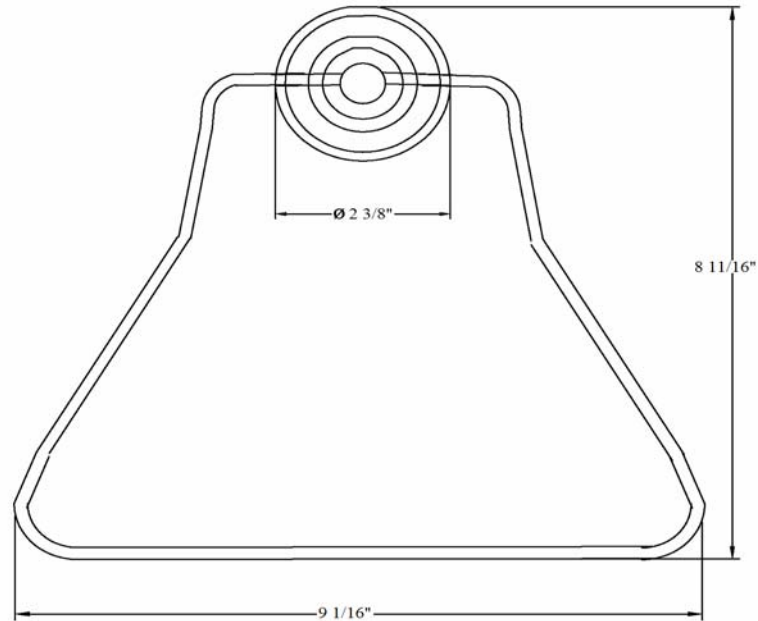

2904 – ‘Lille’ Large Towel Ring

Technical Information

- Available Finishes are French Weathered Brass(47), Polished Chrome(48), Solibrass(49), Lacquered Matte Black Nickel(50), Old Gold(52), Old Silver(53), Polished Brass(55), Polished Nickel(56), Brushed Nickel(57), Satin Nickel(60), Antique Lacquered Copper(67), Antique Lacquered Brass(68), Weathered Brass(70), Lacquered Polished Black Nickel(71) and Lacquered Polished Copper(80).
- Please See Cleaning Instructions: <http://herbeau.com/CleaningAll.pdf> For Finish Care and Maintenance Information:

Part#

01
02
03
04
05
06

Description

Mounting Screw Kit
Mounting Plate
Escutcheon
Large Support
Set Screw
Large Oval Ring

Please follow example when ordering parts for ‘Lille’ Large Towel Ring.

- To order part#03 – **Escutcheon**
  - 950070xx
- Please substitute finish number needed in place of xx.

Herbeau
L'Art du Sanitaire depuis 1857