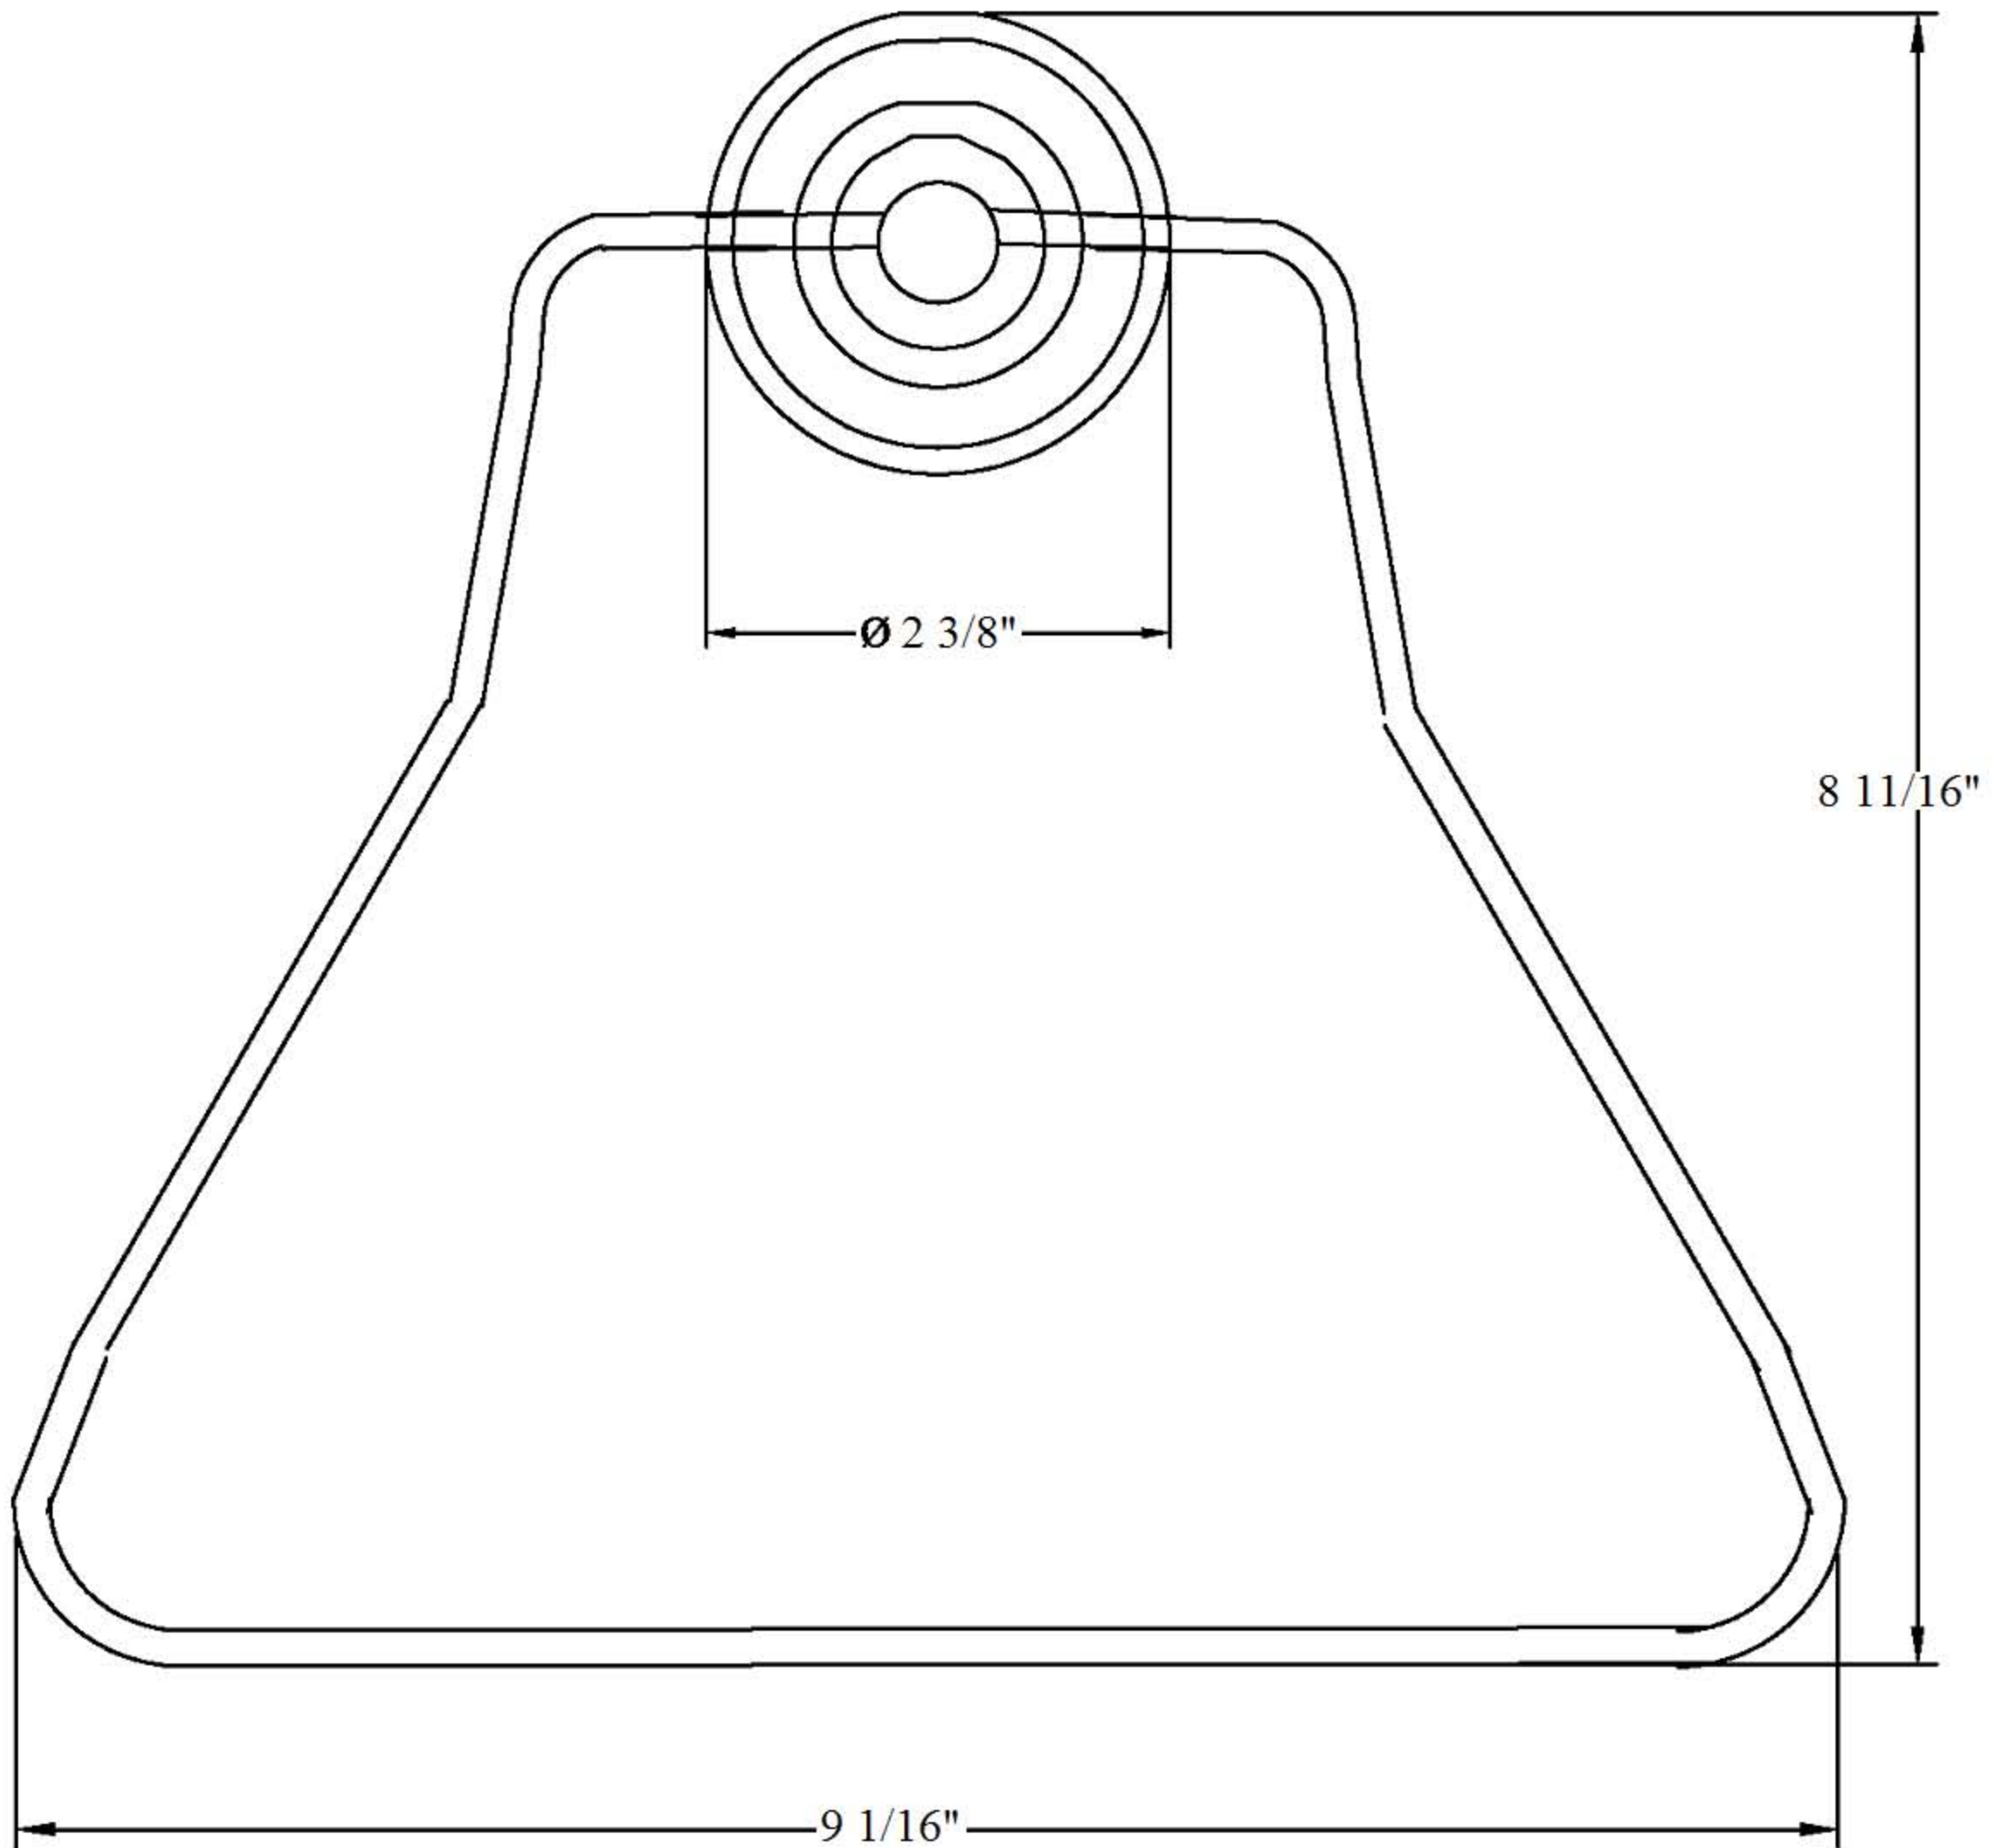

2904 - 'Lille' Large Towel Ring