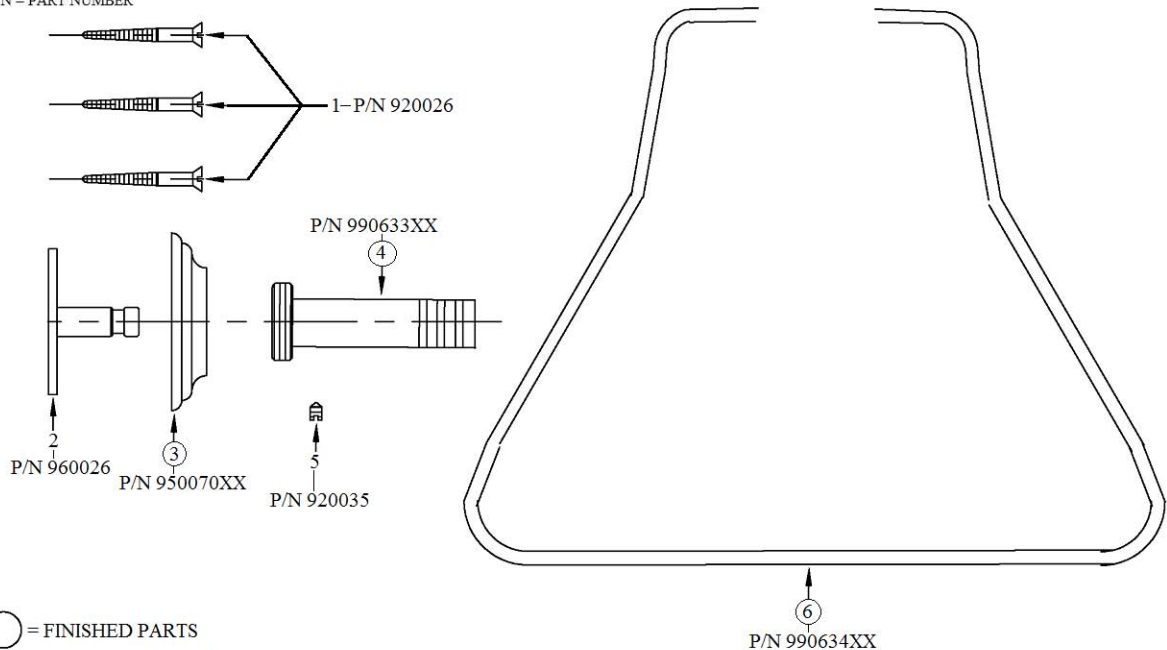

2904 - 'Lille' Large Towel Ring

*P/N = PART NUMBER

○ = FINISHED PARTS
XX = TWO DIGIT FINISH CODE