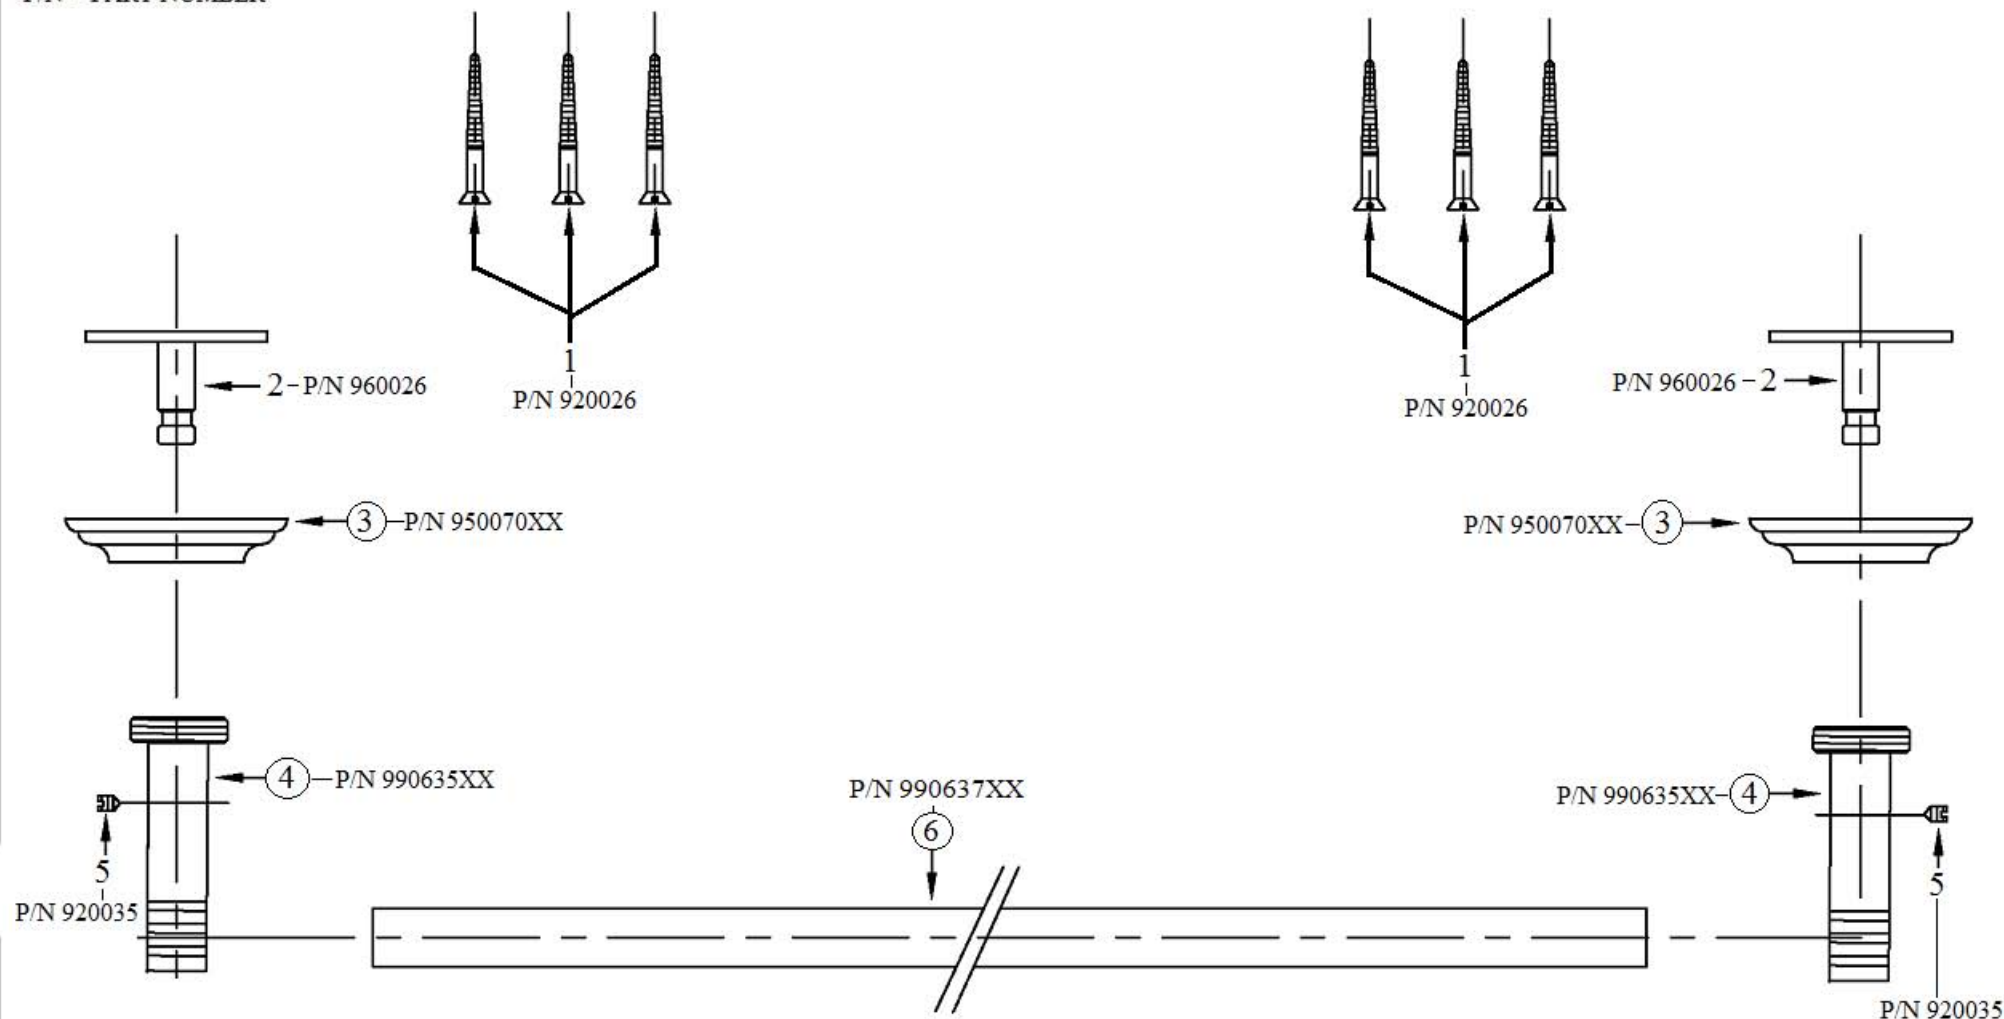

## Part#

01  
02  
03  
04  
05  
06

## Description

Mounting Screw Kit  
Mounting Plate  
Escutcheon  
Wall Support  
Set Screw  
23 5/8" Lille Bar

Please follow example when ordering parts for 'Lille' Towel Bar-24".

- To order part#03 – **Escutcheon**
  - 950070xx
- Please substitute finish number needed in place of xx.

# 2291 - 24 - 'Lille' Towel Bar 24"

\*P/N = PART NUMBER

○ = FINISHED PARTS

XX = TWO DIGIT FINISH CODE