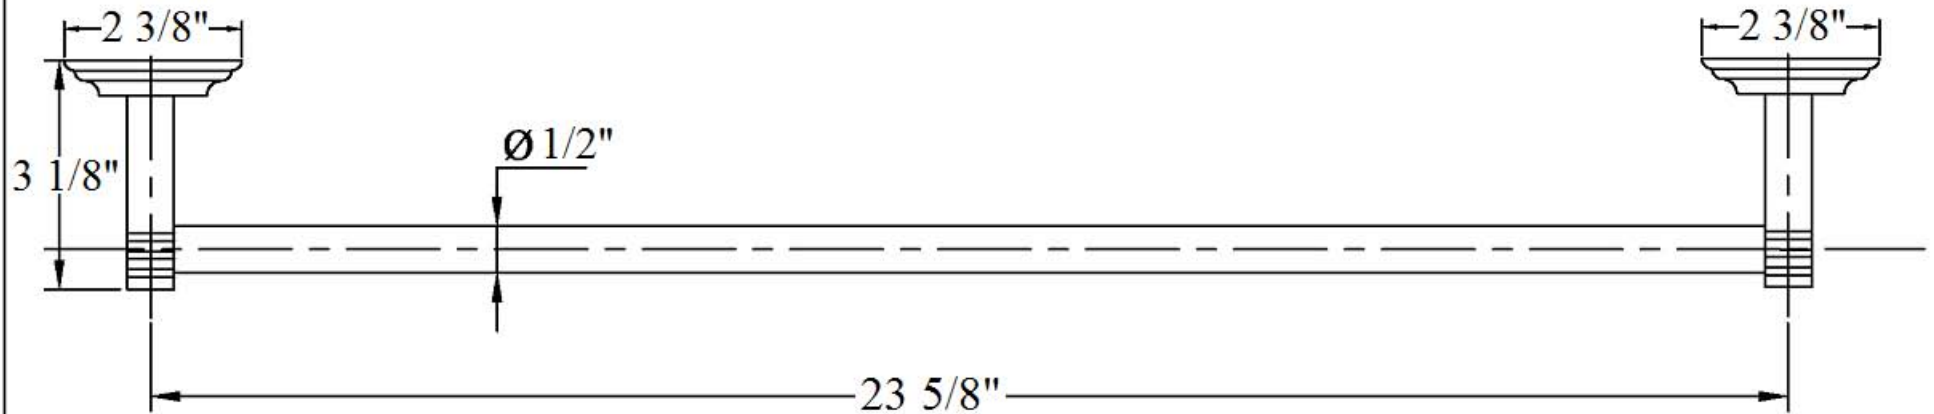

2291 - 24 - 'Lille' Towel Bar 24"