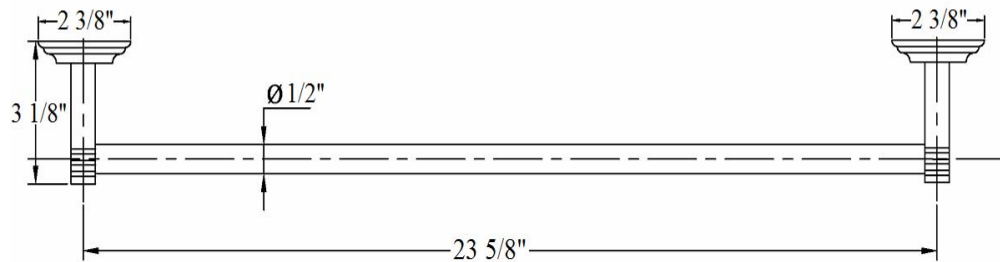

# 2291-24 – 'Lille' Towel Bar - 24"

## Part#

01  
02  
03  
04  
05  
06

## Description

Mounting Screw Kit  
Mounting Plate  
Escutcheon  
Wall Support  
Set Screw  
23 5/8" Lille Bar

Please follow example when ordering parts for 'Lille' Towel Bar-24".

- To order part#03 – **Escutcheon**
  - 950070xx
- Please substitute finish number needed in place of xx.

# 2291 - 24 - 'Lille' Towel Bar 24"

\*P/N = PART NUMBER

○ = FINISHED PARTS

XX = TWO DIGIT FINISH CODE