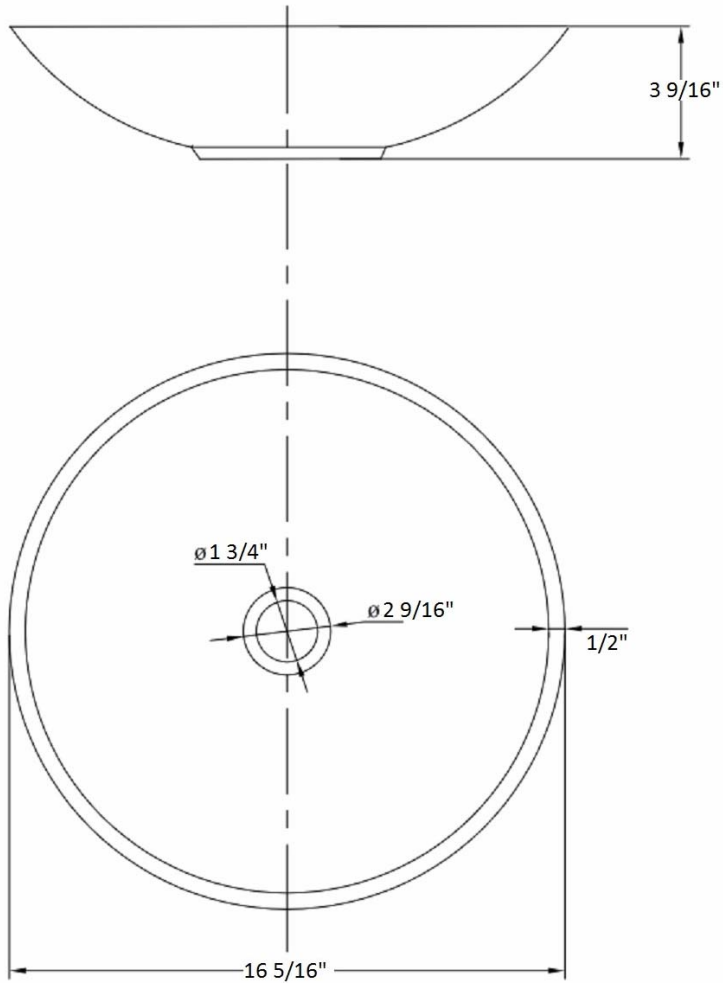

0415 – ‘Coupole’ Round Countertop Lavatory Bowl

Part #

Description

Technical Information

- Porcelain.
- Size: $16 \frac{5}{16}$ " Diameter X $3 \frac{9}{16}$ " H.
- Grid Strainer Not Included. Order Separately (4520 Grid Strainer or 3080/3081 Pop-Up Drains).
- Fits Fireclay Countertop (5831).
- Available in White **(20)**.

Herbeau®
L'Art du Sanitaire depuis 1857

0415 - 'Coupole' Porcelain Round Countertop Lavatory Bowl