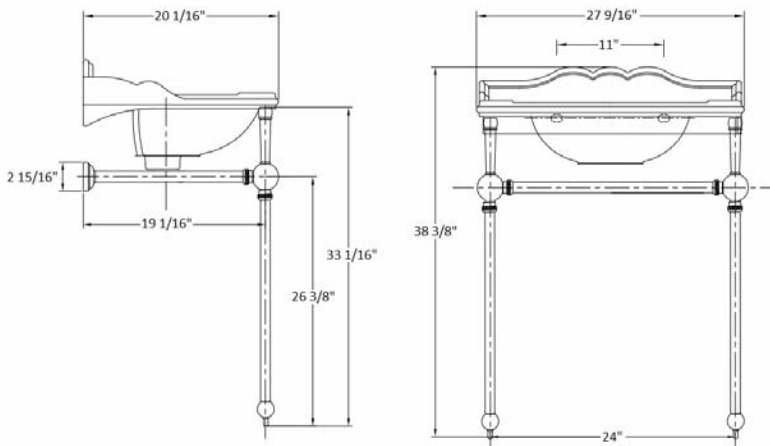

0324 – Metal Legs for ‘Charleston’ Wash Basin

Technical Information

- To Be Used With 0303 Charleston Washbasin.
- French Weathered Brass(**47**), Polished Chrome(**48**), Polished Brass(**55**), Polished Nickel(**56**) And Weathered Brass(**70**).
- Please See Cleaning Instructions: <http://herbeau.com/CleaningAll.pdf> for Finish Care and Maintenance Information.

Part#

Description

01	Top Support
02	Support Column
03	Support Ball
04	Socket Connector
05	Sink Stand Leg
06	Finished Nut
07	Foot Sphere
08	Foot Tip
10	Finished Brass Tube 21 1/4"
11	Sink Stand Horizontal Post
12	Wall Escutcheon
13	Rubber O-Ring
14	Wall Mount Plate
15	Mounting Screw Kit
16	Rubber O-Ring

Please follow example when ordering parts for Wash Stand.

- To order part#03 – **Support Sphere**
  - 990538xx
- Please substitute finish number needed in place of **xx**.

Herbeau®
L'Art du Sanitaire depuis 1857