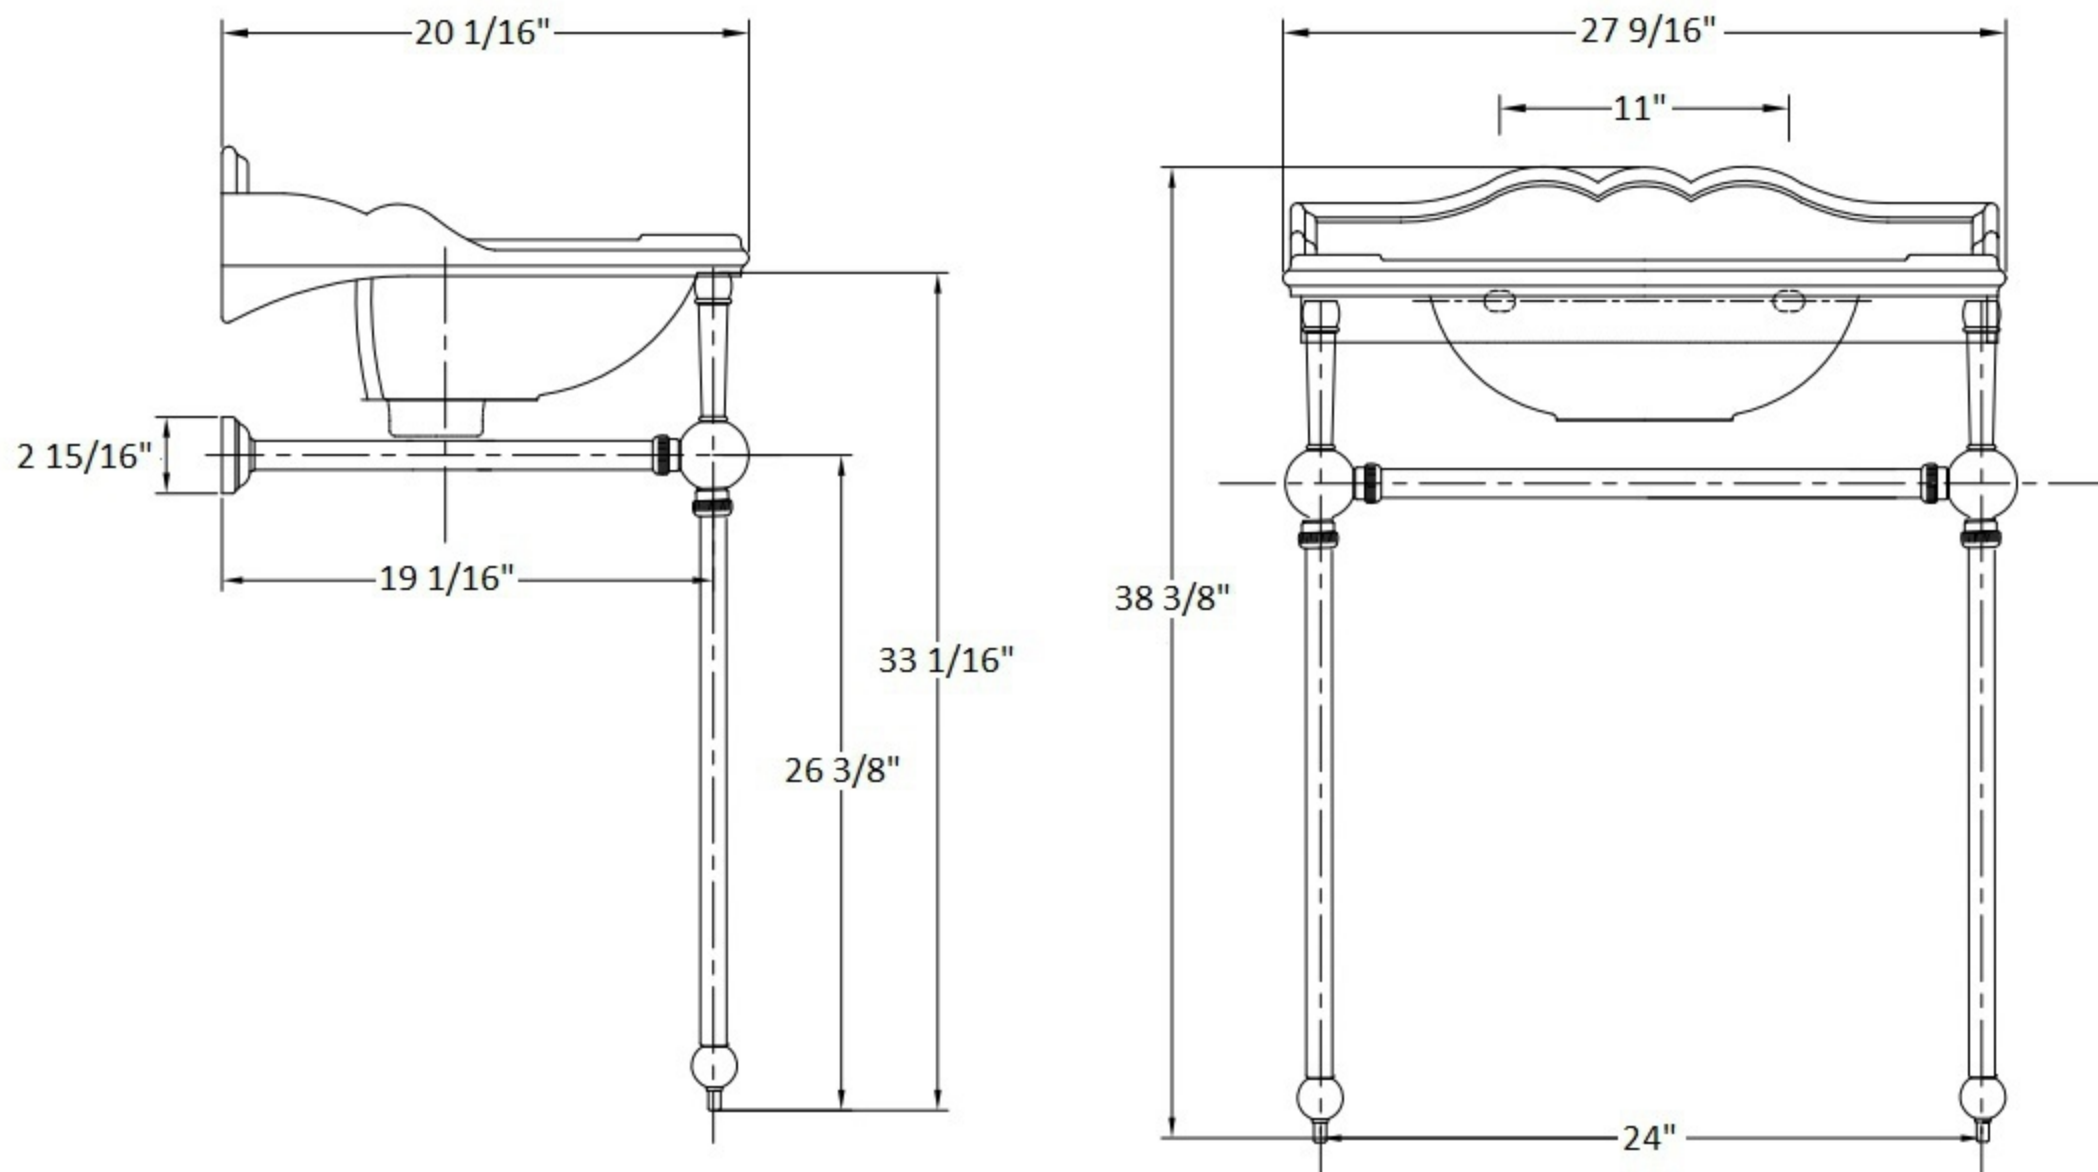

0324 - 'Empire' Metal Wash Stand with 0303 'Charleston' Sink