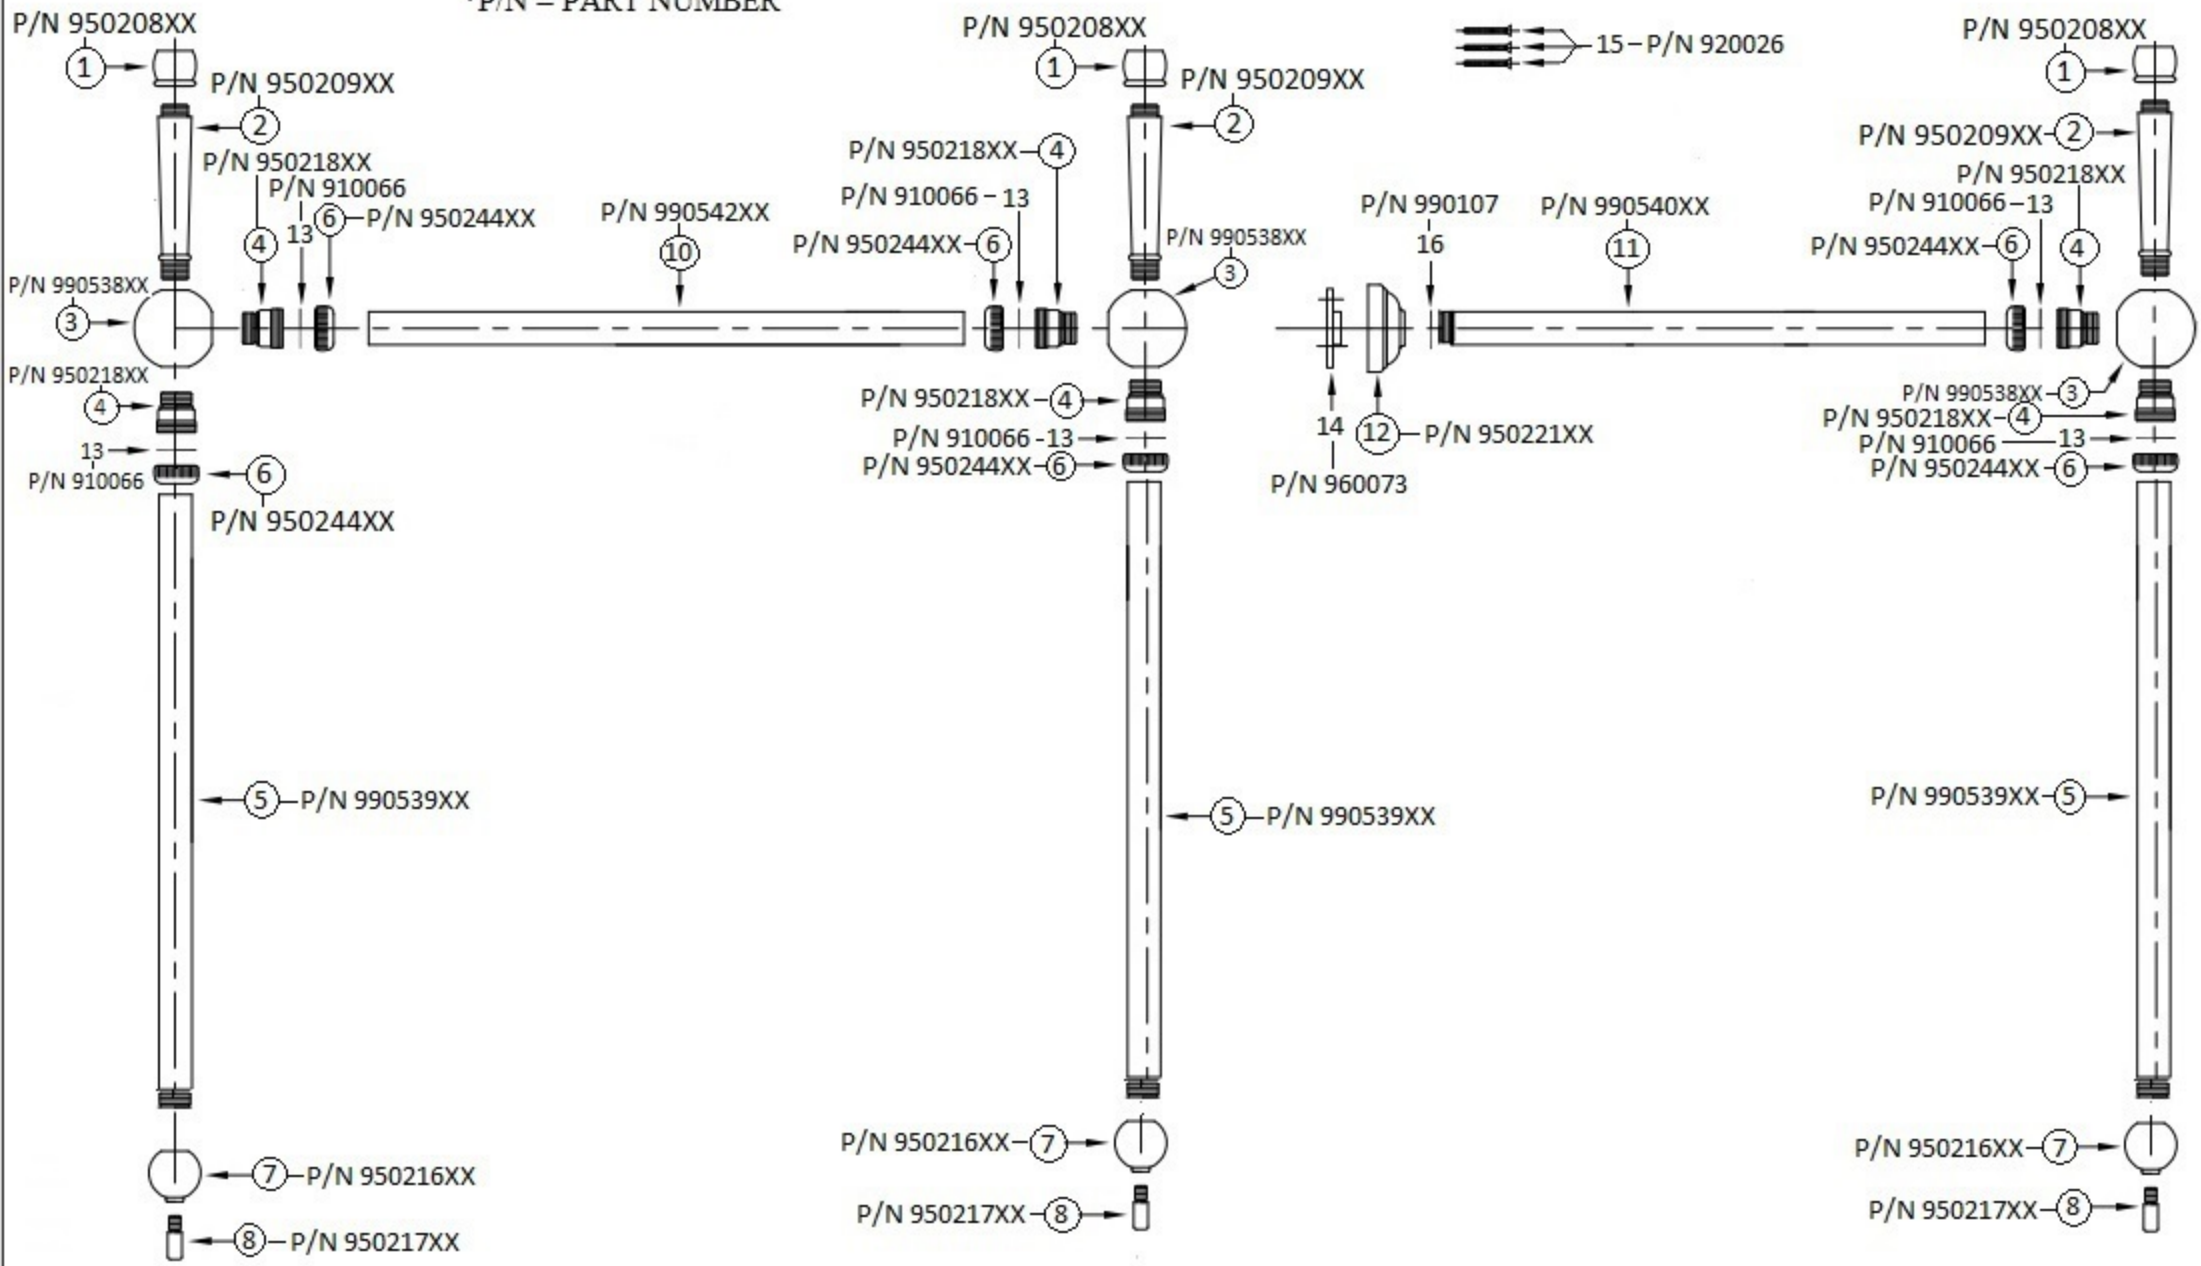

## Description

- |    |                             |
|----|-----------------------------|
| 01 | Top Support                 |
| 02 | Support Column              |
| 03 | Support Ball                |
| 04 | Socket Connector            |
| 05 | Sink Stand Leg              |
| 06 | Finished Nut                |
| 07 | Foot Sphere                 |
| 08 | Foot Tip                    |
| 10 | Finished Brass Tube 21 1/4" |
| 11 | Sink Stand Horizontal Post  |
| 12 | Wall Escutcheon             |
| 13 | Rubber O-Ring               |
| 14 | Wall Mount Plate            |
| 15 | Mounting Screw Kit          |
| 16 | Rubber O-Ring               |

Please follow example when ordering parts for Wash Stand.

- To order part#03 – **Support Sphere**
  - 990538xx
- Please substitute finish number needed in place of **xx**.

**Herbeau**<sup>®</sup>  
L'Art du Sanitaire depuis 1857

# 0324 - 'Empire' Metal Wash Stand with 0303 'Charleston' Sink

# 0324 - 'Empire' Metal Wash Stand

\*P/N = PART NUMBER

○ = FINISHED PARTS  
 XX = TWO DIGIT FINISH CODE