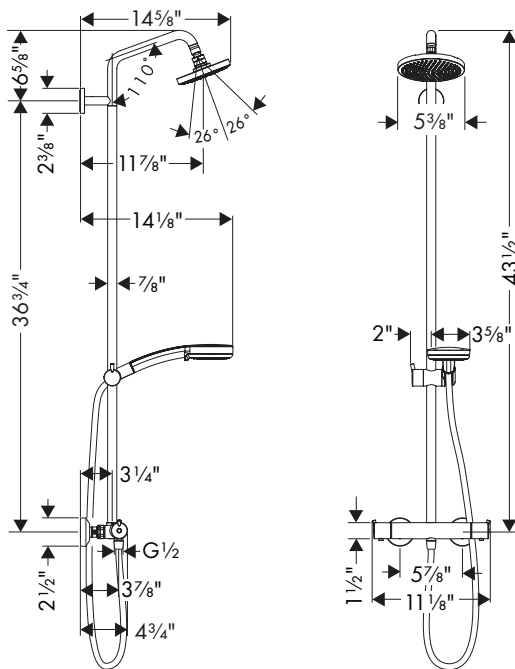

Product Features

- Exposed anti-scald thermostatic mixer with volume control / diverter for handshower and showerhead
- Raindance S 150 1-jet showerhead, 2.0 GPM
- Croma E 100 Green AIR handshower, 1.75 GPM
- 63" Techniflex handshower hose
- Handshower holder is height and angle adjustable
- Protection against backflow provided by check valves
- Includes service stops

Available Finishes

Chrome	27169001
Brushed Nickel	27169821

Required Accessories

Exposed Thermostatic Basic Set	16181181
--------------------------------	----------

The measurements shown are for reference only.

Products and specifications shown are subject to change without notice.

Specification sheet revised 05/2012