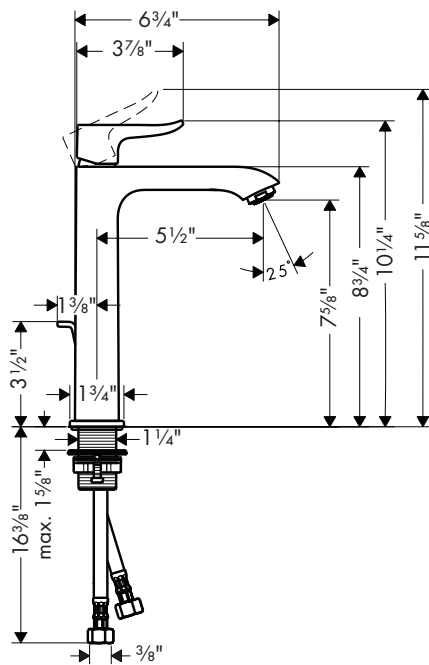

## Available Finishes

Chrome

31183001

Brushed Nickel

31183821

The measurements shown are for reference only.

Products and specifications shown are subject to change without notice.

Specification sheet revised 03/2012