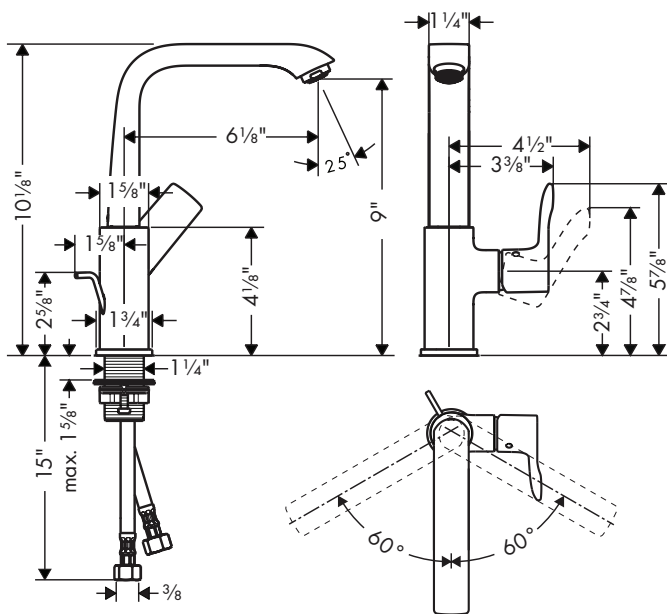

The measurements shown are for reference only.

Products and specifications shown are subject to change without notice.

Specification sheet revised 03/2012

hansgrohe