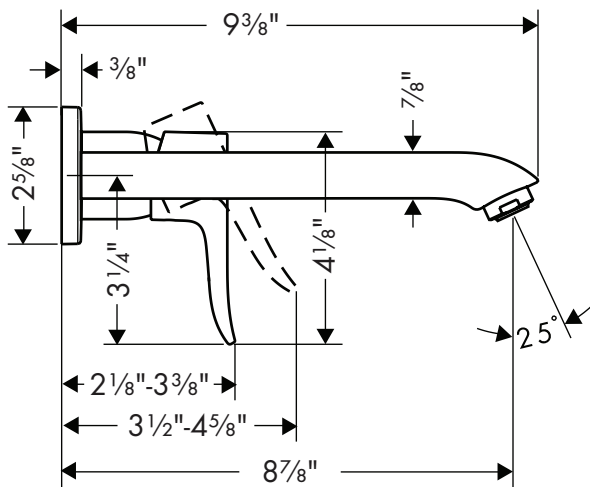

Metris Trim, Single-Control Wall-Mounted Faucet

31086xx1

Product Features

- Single handle operation
- Ceramic cartridge
- Does not include drain
- Flow rate 1.5 GPM

Code Compliance

This unit meets or exceeds the following:

13622181

The measurements shown are for reference only.

Products and specifications shown are subject to change without notice.

Specification sheet revised 03/2012

hansgrohe