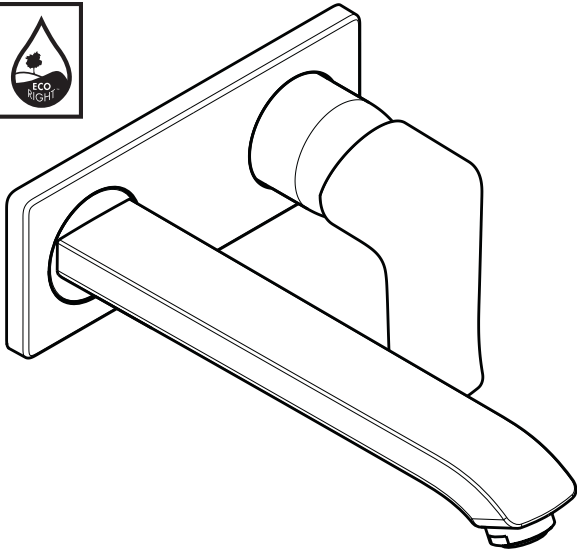

Metris Trim, Single-Control Wall-Mounted Faucet

31086xx1

Product Features

- Single handle operation
- Ceramic cartridge
- Does not include drain
- Flow rate 1.5 GPM

Code Compliance

This unit meets or exceeds the following:

- ADA compliant

Available Finishes

Chrome

31086001

Brushed Nickel

31086821

Required Accessories

Rough