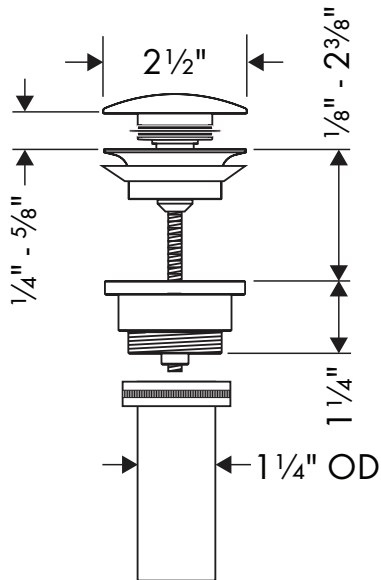

## Product Features

- For use on sink with overflow
- No pull rod - push stopper to open and close drain
- European drain with 1 1/4" O.D. tailpiece/adaptor for connection to US plumbing
- For use on Massaud and Urquiola lavatory sinks

## Available Finishes

Chrome	50100101
Brushed Nickel	50100821
Polished Nickel	50100831

The measurements shown are for reference only.

Products and specifications shown are subject to change without notice.

Specification sheet revised 02/2012