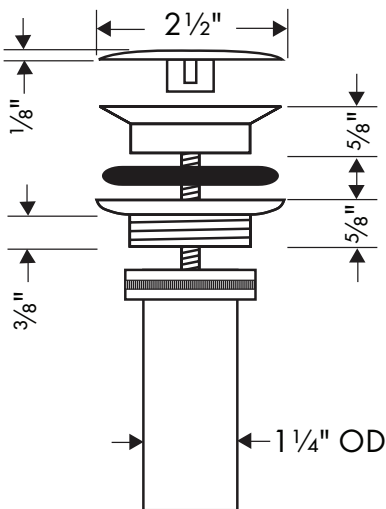

Product Features

- Umbrella-type drain does not close
- European drain with 1 1/4" O.D. tailpiece/adaptor for connection to US plumbing
- For use on Massaud and Urquiola lavatory sinks

Available Finishes

Chrome

50001001

Brushed Nickel

50001821

The measurements shown are for reference only.

Products and specifications shown are subject to change without notice.

Specification sheet revised 02/2012