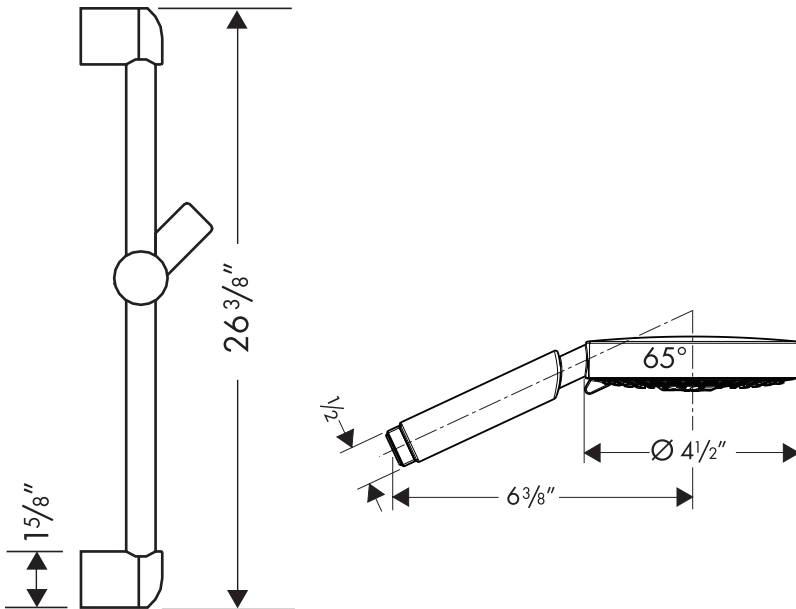

AIR
POWER

QUICLEAN

Product Features

- Raindance S 120 3-Jet handshower
- 2.5 gpm
- 3 spray modes: Rain AIR, Balance AIR, Whirl AIR
- 63" Techniflex hose
- Unica E wallbar
- Handshower holder moves up and down, angle adjustable

Available Finishes

Chrome

04266000

Brushed Nickel

04266820

The measurements shown are for reference only.

Products and specifications shown are subject to change without notice.

Specification sheet revised 4/2009