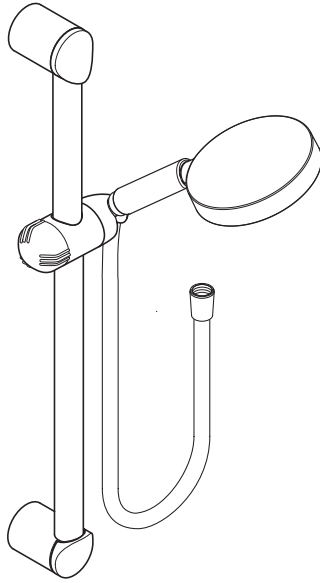

AIR
POWER

QUICLEAN

Product Features

- Raindance S 120 3-Jet handshower
- 2.5 gpm
- 3 spray modes: Rain AIR, Balance AIR, Whirl AIR
- 63" Techniflex hose
- Unica E wallbar
- Handshower holder moves up and down, angle adjustable

Available Finishes

Chrome

04266000

Brushed Nickel

04266820

The measurements shown are for reference only.

Products and specifications shown are subject to change without notice.

Specification sheet revised 4/2009