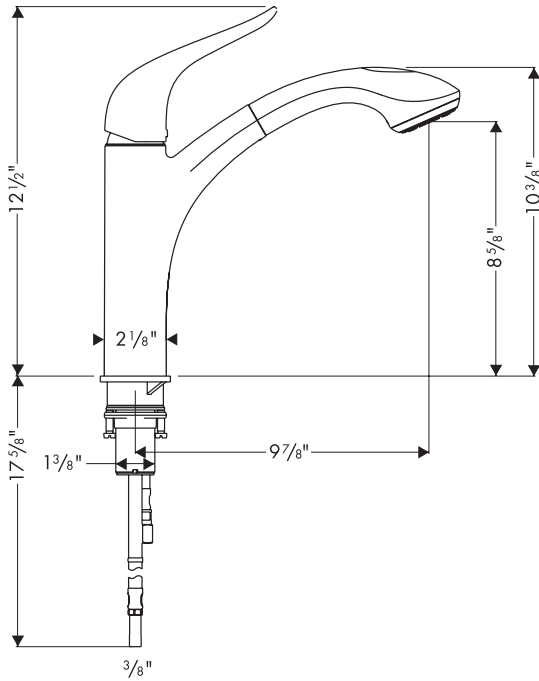

Allegro² E Pull-Out Kitchen Faucet

04076XX0

Product Features

- Solid brass
- M2 ceramic cartridge
- Ergonomic pull-out handspray with full and needle spray
- Toggle diverter
- Pull-out nylon hose for quiet, long lasting service
- Spout swivels 150°
- Protection against backflow provided by check valve
- 2.2 gpm

Available Finishes

| | |
|-------------|----------|
| Chrome | 04076000 |
| Steel Optik | 04076860 |

Installation Notes

- 3/8" supply hoses – requires 3/8" compression fittings

The measurements shown are for reference only.