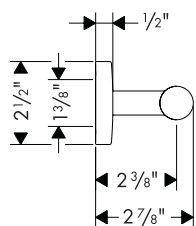

## Available Finishes

Chrome

40513000

Brushed Nickel

40513820

The measurements shown are for reference only.

Products and specifications shown are subject to change without notice.

Specification sheet revised 4/2008