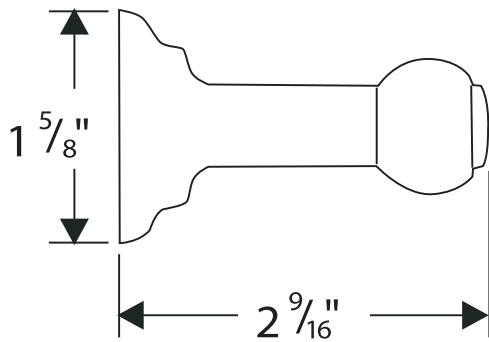

Product Features

- Wall-mounted
- Solid brass

Available Finishes

Chrome	06099000
Oil Rubbed Bronze	06099620
Brushed Nickel	06099820
Polished Nickel	06099830
Rubbed Bronze	06099920

The measurements shown are for reference only.