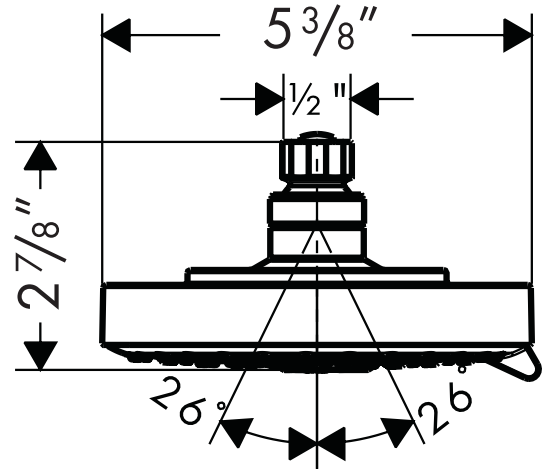

Raindance S 150 AIR Showerhead 27495XX1

Available in Chrome (00), Brushed Nickel (82)

Product Specification

Oversized sprayface

AIR injection

Three spray modes - normal, whirl massage, combination

Rubit™ cleaning system