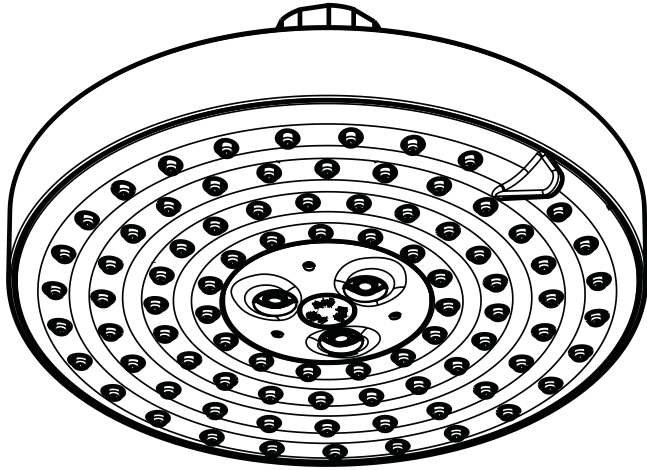

Raindance S 150 AIR Showerhead 27495XX1

Available in Chrome (00), Brushed Nickel (82)

Product Specification

Oversized sprayface

AIR injection

Three spray modes - normal, whirl massage, combination

Rubit™ cleaning system