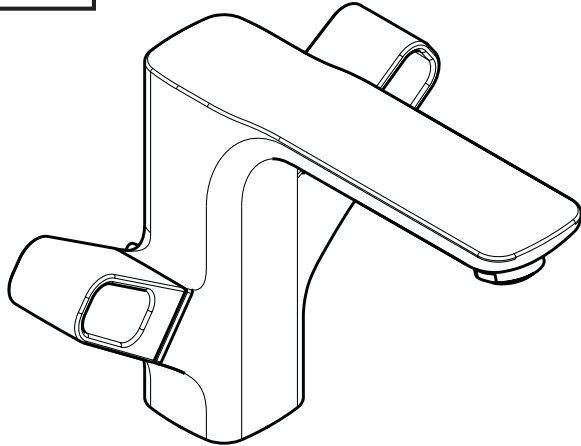

# Axor Uquiola Single Hole Two Handle Lavatory Faucet

11024xx1

## Product Features

- Single hole installation
- Ceramic valve cartridges
- Includes pop-up drain
- QuickClean aerator
- 1.5 gpm