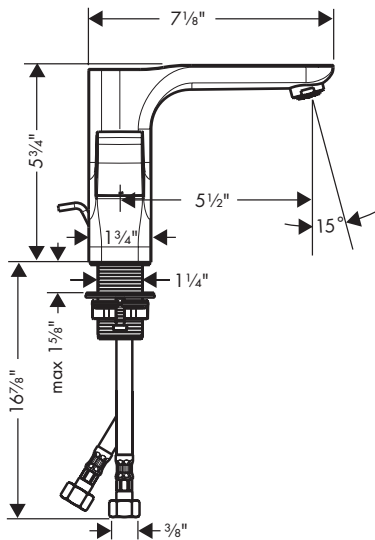

## Product Features

- Single hole installation
- Ceramic valve cartridges
- Includes pop-up drain
- QuickClean aerator
- 1.5 gpm

## Available Finishes

Chrome

11024001

Polished Nickel

11024831

The measurements shown are for reference only.

Products and specifications shown are subject to change without notice.

Specification sheet revised 5/2012