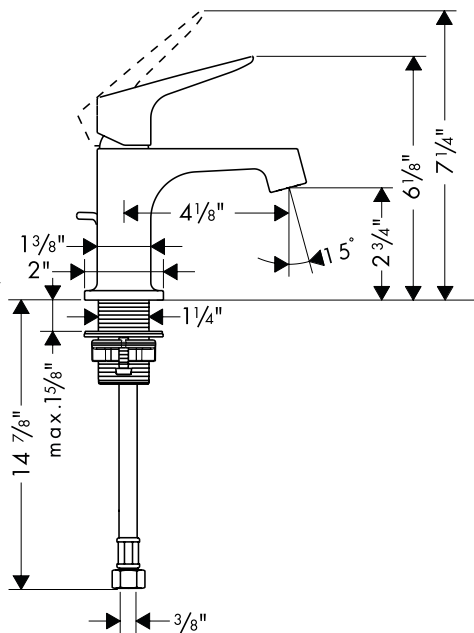

Available Finishes

Chrome

34016001

Brushed Nickel

34016821

The measurements shown are for reference only.

Products and specifications shown are subject to change without notice.

Specification sheet revised 4/2011

AXOR®
hansgrohe