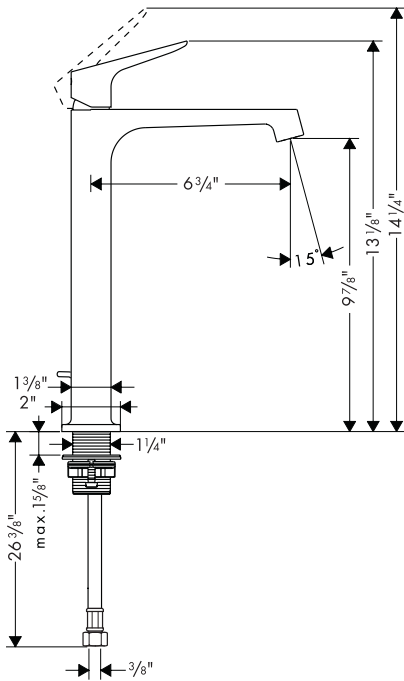

Axor Citterio M Single-Control Lavatory Faucet, Tall

34120xx1

ECO
RIGHT

Product Features

- Single hole installation
- Ceramic cartridge
- 1.5 GPM
- Includes pop-up drain

Code Compliance

This unit meets or exceeds the following:

- ADA
- ASME A112.18.1
- CSA B125.1
- Listed by IAPMO

Available Finishes

Chrome

34120001

Brushed Nickel

34120821

The measurements shown are for reference only.

Products and specifications shown are subject to change without notice.