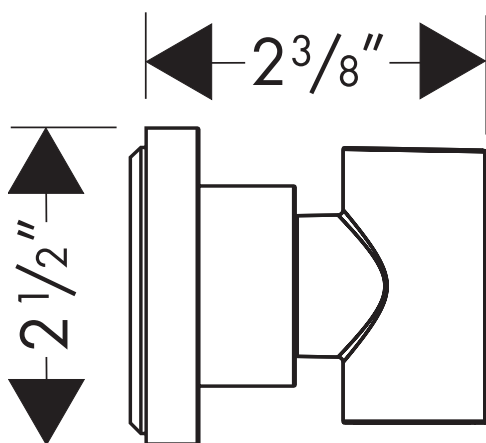

Axor Citterio Porter Handshower Holder

39525XX0

Product Features

- Wall mounted handshower holder
- Fits handshower hose with conical nut

Available Finishes

Chrome

39525000

Brushed Nickel

39525820

The measurements shown are for reference only.

Products and specifications shown are subject to change without notice.

Specification sheet revised 2/2008