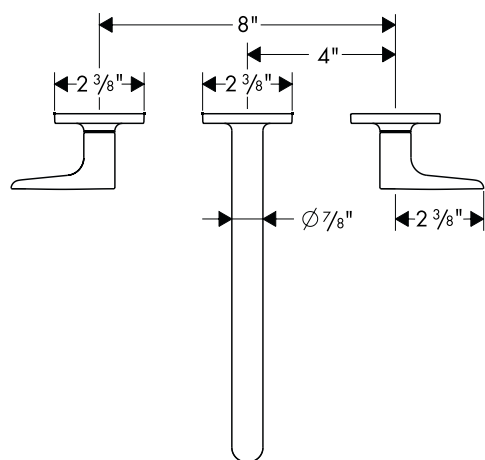

Axor Citterio M Wall Mounted Widespread Faucet

34315XX1

ECO
RIGHT

The measurements shown are for reference only.

Products and specifications shown are subject to change without notice.

Specification sheet revised 3/2009

Product Features

- 90° Ceramic cartridges
- Cascade no-clog aerator
- 1.5 gpm

Available Finishes

Chrome	34315001
Brushed Nickel	34315821

Required Accessories

Rough	10303181
-------	----------

Optional Accessories

Grid drain	06400XX0
------------	----------