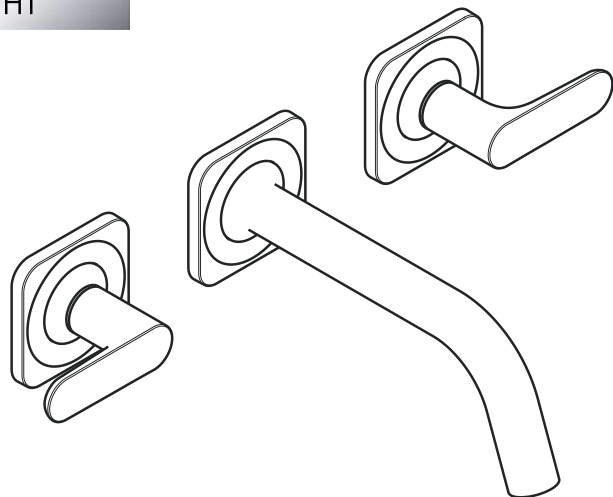

Axor Citterio M Wall Mounted Widespread Faucet

34315XX1

ECO
RIGHT

The measurements shown are for reference only.

Products and specifications shown are subject to change without notice.

Specification sheet revised 3/2009

Product Features

- 90° Ceramic cartridges
- Cascade no-clog aerator
- 1.5 gpm

Available Finishes

Chrome	34315001
Brushed Nickel	34315821

Required Accessories

Rough	10303181
-------	----------

Optional Accessories