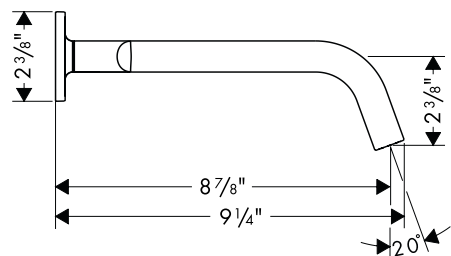

Axor Citterio M Wall Mounted Widespread Faucet

34315XX1

ECO
RIGHT

The measurements shown are for reference only.

Products and specifications shown are subject to change without notice.

Specification sheet revised 3/2009

Product Features

- 90° Ceramic cartridges
- Cascade no-clog aerator
- 1.5 gpm

Available Finishes

Chrome	34315001
Brushed Nickel	34315821

Required Accessories

Rough	10303181
-------	----------

Optional Accessories