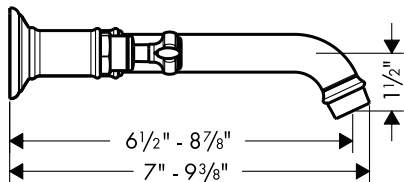

The measurements shown are for reference only.

Products and specifications shown are subject to change without notice.

Specification sheet revised 03/2009