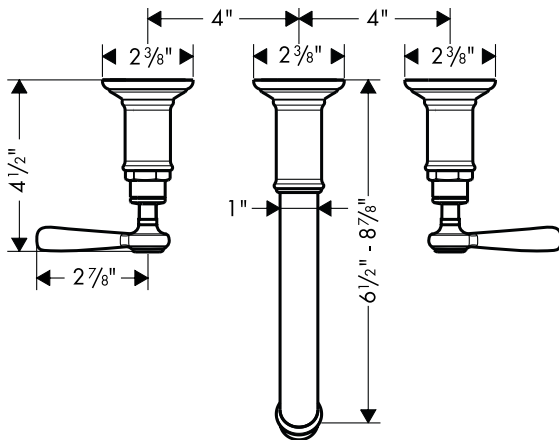

Required Accessories

Rough valve	10303181

Optional Accessories

Grid drain	06400XX0