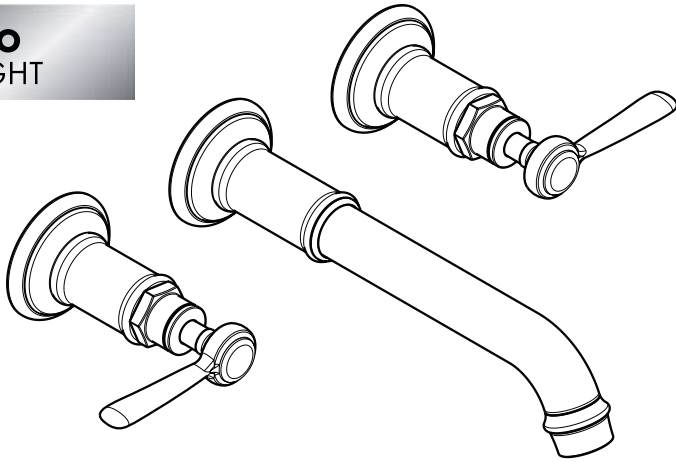

# Axor Montreux Widespread Lavatory Faucet

16534XX1

**ECO  
RIGHT**

## Product Features

- Lever handles
- Solid brass
- 90° ceramic cartridges
- Adjustable spout length
- Max. flow rate 1.5 gpm