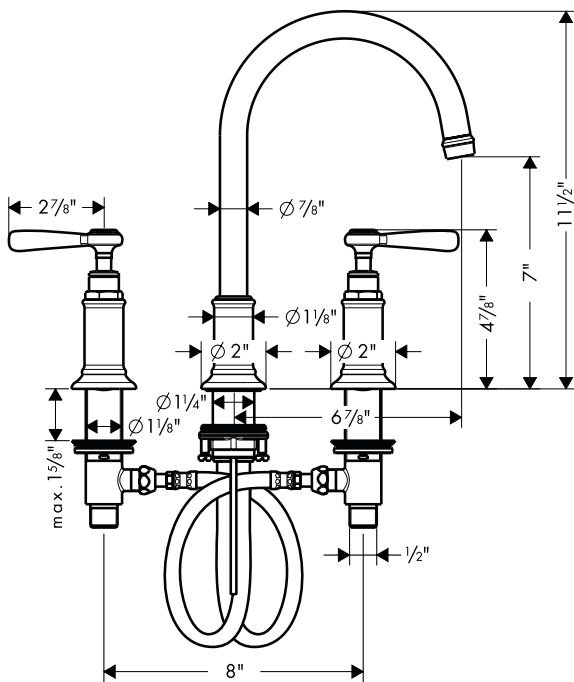

Axor Montreux Widespread Lavatory Faucet

16514XX1

ECO
RIGHT

Product Features

- Lever handles
- Solid brass
- 90° ceramic cartridges
- Includes pop-up drain
- Spout swivels 150°
- Max. flow rate 1.5 gpm

Available Finishes

Chrome

16514001

Brushed Nickel

16514821

Polished Nickel

16514831

Required Accessories

1/2" hot and cold supply lines

The measurements shown are for reference only.

Products and specifications shown are subject to change without notice.

Specification sheet revised 3/2009

AXOR[®]
hansgrohe