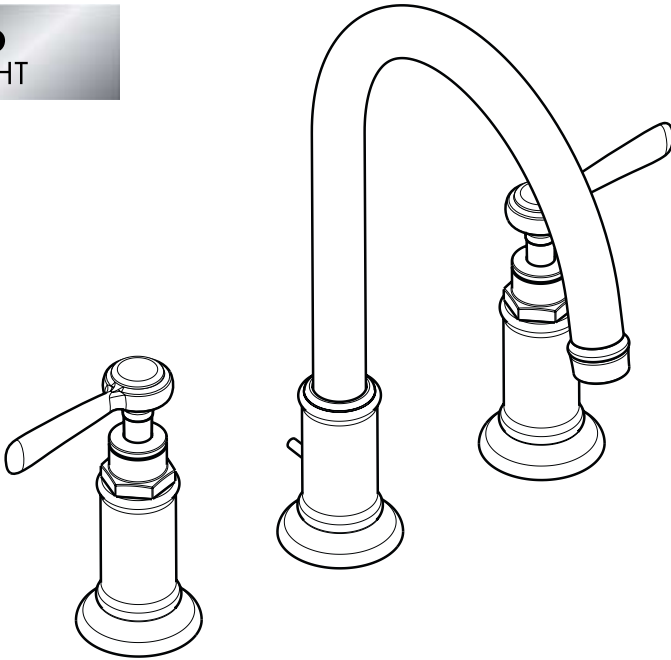

Axor Montreux Widespread Lavatory Faucet

16514XX1

ECO
RIGHT

Product Features

- Lever handles
- Solid brass
- 90° ceramic cartridges
- Includes pop-up drain
- Spout swivels 150°
- Max. flow rate 1.5 gpm

Available Finishes

Chrome

16514001

Brushed Nickel

16514821

Polished Nickel

16514831

Required Accessories

1/2" hot and cold supply lines