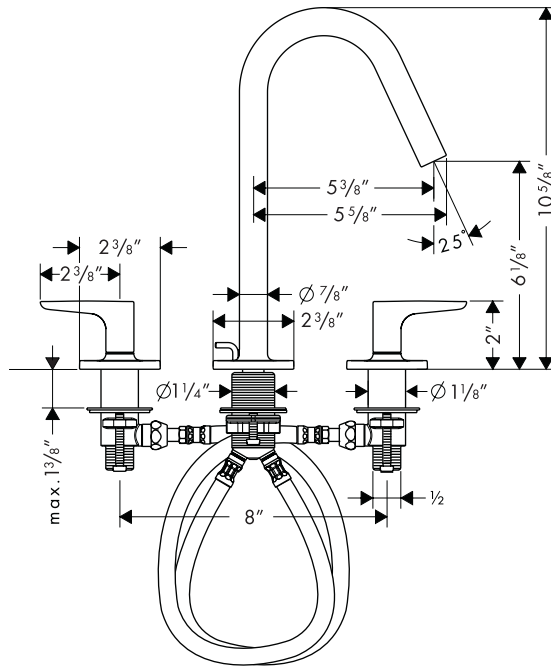

The measurements shown are for reference only.

Products and specifications shown are subject to change without notice.

Specification sheet revised 1/2008