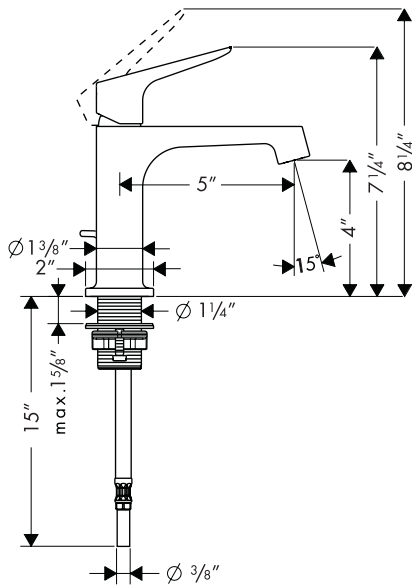

The measurements shown are for reference only.

Products and specifications shown are subject to change without notice.

Specification sheet revised 1/2008