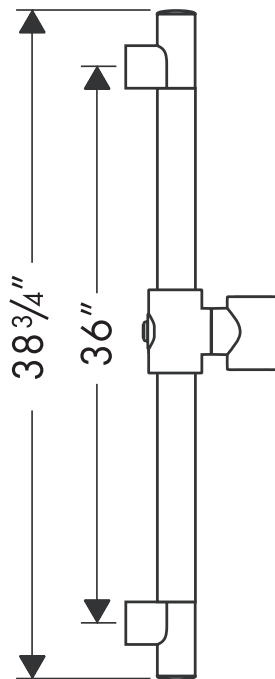

## Product Features

- 36" wallbar
- Includes 63" Axor Starck Techniflex hose with cylindrical nut
- Handshower moves up and down bar, pivots left and right

## Available Finishes

Chrome	27830000
Brushed Nickel	27830820

## Optional Accessories

Starck handshower	28532XX1
or	
Starck small handshower	28531XX1

The measurements shown are for reference only.

Products and specifications shown are subject to change without notice.