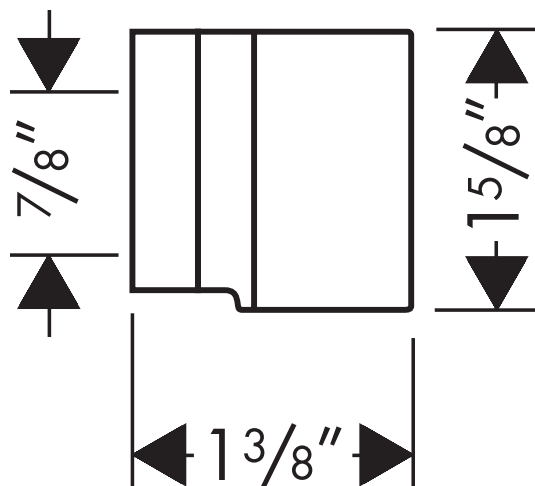

Product Features

- Clear handshower holder
- Wall-mounted
- Fits Starck Techniflex handshower hose with cylindrical nut

Available Finishes

Chrome

27515000

Brushed Nickel

27515820

The measurements shown are for reference only.