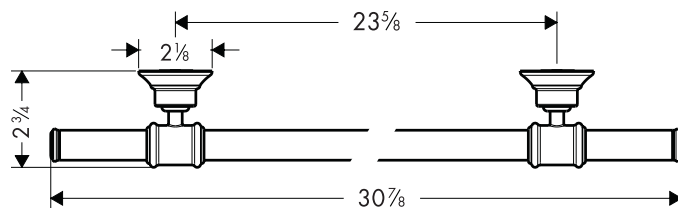

Axor Montreux 24" Towel Bar

42060XX0

Available in Chrome (00), Brushed Nickel (82), Polished Nickel (83)

Product Specification

Solid brass