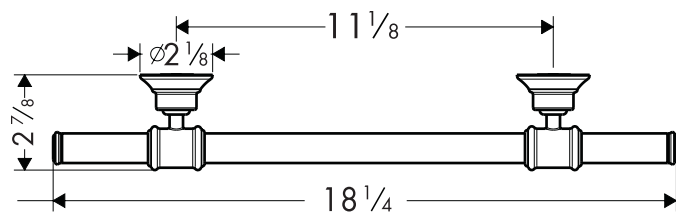

Axor Montreux 12" Towel Bar

42030XX0

Available in Chrome (00), Brushed Nickel (82), Polished Nickel (83)

Product Specification

Solid brass