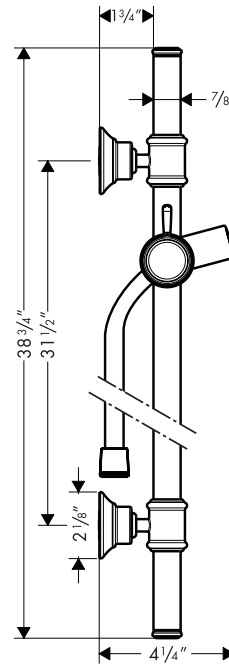

Axor Montreux Wallbar 27982XX1

Available in Chrome (00), Brushed Nickel (82), Polished Nickel (83)

Product Specification

36" wallbar

Includes 63" hose

Slider moves sideways, up/down, and pivots

Handshower purchased separately