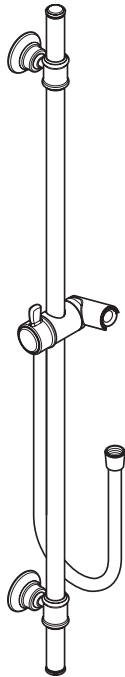

Axor Montreux Wallbar 27982XX1

Available in Chrome (00), Brushed Nickel (82), Polished Nickel (83)

Product Specification

36" wallbar

Includes 63" hose

Slider moves sideways, up/down, and pivots

Handshower purchased separately