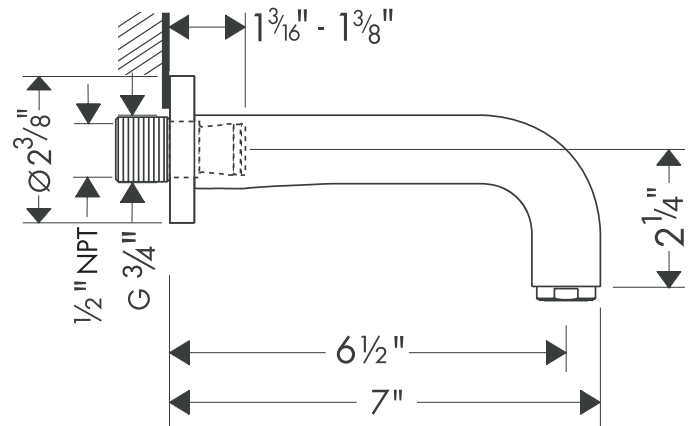

## 39410XX1

Available in Chrome (00), Brushed Nickel (82)

## Product Specification

Solid brass

Adapter is dual-threaded:  $\frac{3}{4}$ " male,  $\frac{1}{2}$ " female NPT