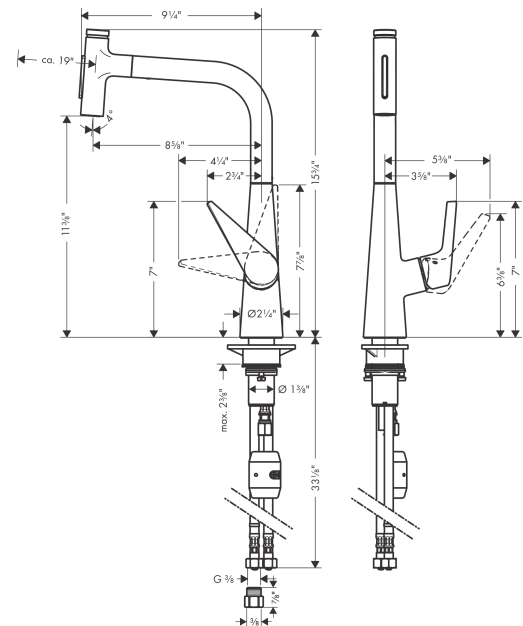

Item details

List Price \$ 661.00

Technology

Compliance

Product image

Scale drawing

Talis Select S
HighArc Kitchen Faucet, 2-Spray Pull-Out, 1.75 GPM
 Finishes : **chrome** Part no. : **72823001**

Exploded drawing

Year of production: >07/19

Talis Select S
HighArc Kitchen Faucet, 2-Spray Pull-Out, 1.75 GPM
 Finishes : **chrome** Part no. : **72823001**

Spare parts list

Year of production: >07/19

| Pos. | Description | Part no. | Price | PU |
|------|-------------------------------------|----------|-------|----|
| 1 | spout cpl. | 92583000 | - | 1 |
| 2 | O-ring 8x2 | 98112000 | - | 1 |
| 3 | handspray | 93410001 | - | 1 |
| 4 | cover | 92566000 | - | 1 |
| 5 | O-Ring 14x1,5 | 98201000 | - | 1 |
| 6 | nut | 92567000 | - | 1 |
| 7 | shut off unit | 98463000 | - | 1 |
| 8 | spray former | 93342000 | - | 1 |
| 9 | service tool | 95910000 | - | 1 |
| 10 | handle | 92581000 | - | 1 |
| 11 | screw cover | 96338000 | - | 1 |
| 12 | flange | 95498000 | - | 1 |
| 13 | nut | 97209000 | - | 1 |
| 14 | O-Ring 32x2 | 98193000 | - | 1 |
| 15 | cartridge, assy | 92730000 | - | 1 |
| 16 | locking screw for handle | 95140000 | - | 1 |
| 17 | seal | 95008000 | - | 1 |
| 18 | set of lever collars | 98365000 | - | 1 |
| 19 | O-ring 21x2,5 | 98211000 | - | 1 |
| 20 | seal | 92582000 | - | 1 |
| 21 | hose 1,50 m | 92569000 | - | 1 |
| 22 | weight | 92500000 | - | 1 |
| 23 | squeezing connection | 96099000 | - | 1 |
| 24 | connection hose 600 mm M10x1 | 92568000 | - | 1 |
| 25 | O-ring 8x1,75 | 97827000 | - | 1 |
| 26 | support | 97523000 | - | 1 |
| 27 | fixing set (Ø 34) | 95049000 | - | 1 |
| 28 | lever collar | 97548000 | - | 1 |
| 29 | connection hose 900 mm M8x0,75 G3/8 | 95372000 | - | 1 |
| 30 | O-ring 7x1,5 | 98422000 | - | 1 |
| 31 | non return valve DW 10 | 96456000 | - | 1 |
| 32 | filter packing | 95291000 | - | 1 |
| 33 | adapter for connection hose | 88802000 | - | 1 |