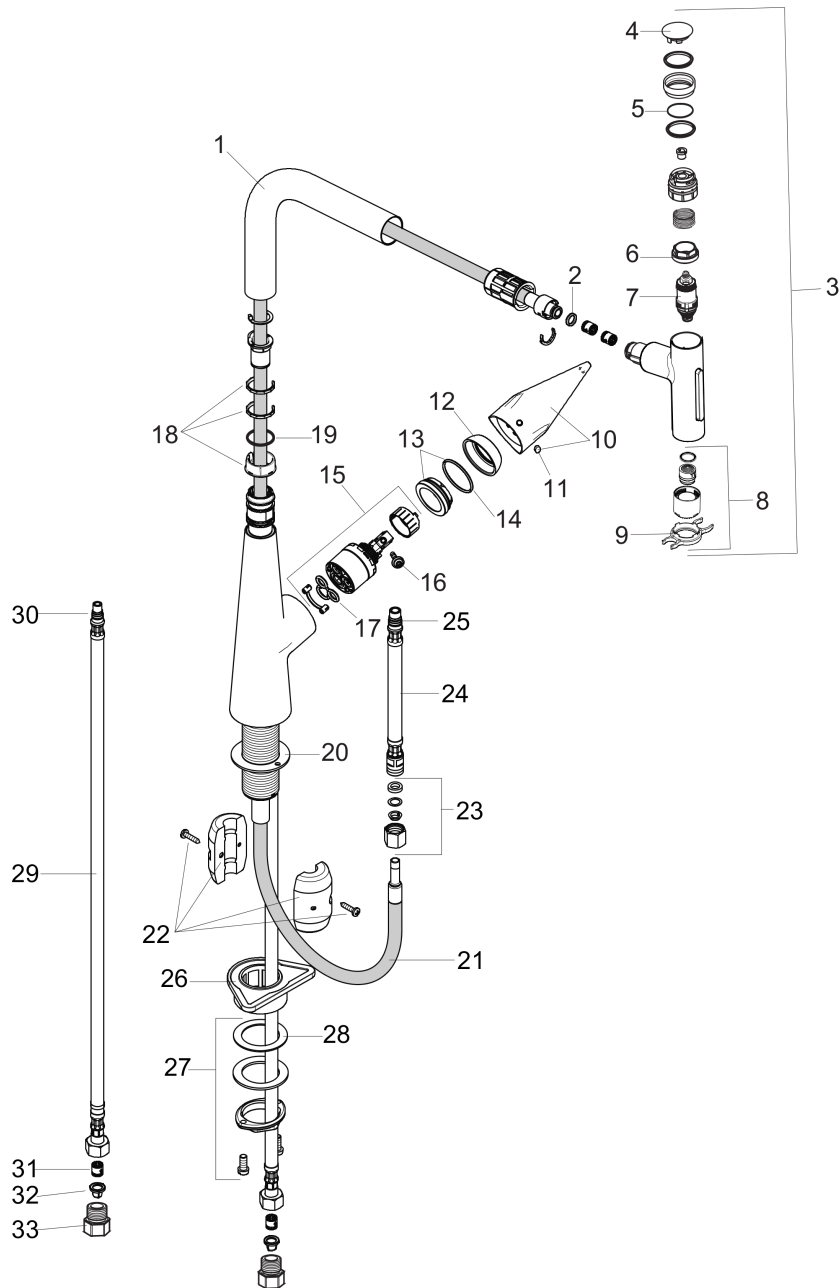

Year of production: >07/19

Talis Select S
HighArc Kitchen Faucet, 2-Spray Pull-Out, 1.75 GPM
 Finishes : **chrome** Part no. : **72823001**

Spare parts list

Year of production: >07/19

| Pos. | Description | Part no. | Price | PU |
|------|-------------------------------------|----------|-------|----|
| 1 | spout cpl. | 92583000 | - | 1 |
| 2 | O-ring 8x2 | 98112000 | - | 1 |
| 3 | handspray | 93410001 | - | 1 |
| 4 | cover | 92566000 | - | 1 |
| 5 | O-Ring 14x1,5 | 98201000 | - | 1 |
| 6 | nut | 92567000 | - | 1 |
| 7 | shut off unit | 98463000 | - | 1 |
| 8 | spray former | 93342000 | - | 1 |
| 9 | service tool | 95910000 | - | 1 |
| 10 | handle | 92581000 | - | 1 |
| 11 | screw cover | 96338000 | - | 1 |
| 12 | flange | 95498000 | - | 1 |
| 13 | nut | 97209000 | - | 1 |
| 14 | O-Ring 32x2 | 98193000 | - | 1 |
| 15 | cartridge, assy | 92730000 | - | 1 |
| 16 | locking screw for handle | 95140000 | - | 1 |
| 17 | seal | 95008000 | - | 1 |
| 18 | set of lever collars | 98365000 | - | 1 |
| 19 | O-ring 21x2,5 | 98211000 | - | 1 |
| 20 | seal | 92582000 | - | 1 |
| 21 | hose 1,50 m | 92569000 | - | 1 |
| 22 | weight | 92500000 | - | 1 |
| 23 | squeezing connection | 96099000 | - | 1 |
| 24 | connection hose 600 mm M10x1 | 92568000 | - | 1 |
| 25 | O-ring 8x1,75 | 97827000 | - | 1 |
| 26 | support | 97523000 | - | 1 |
| 27 | fixing set (Ø 34) | 95049000 | - | 1 |
| 28 | lever collar | 97548000 | - | 1 |
| 29 | connection hose 900 mm M8x0,75 G3/8 | 95372000 | - | 1 |
| 30 | O-ring 7x1,5 | 98422000 | - | 1 |
| 31 | non return valve DW 10 | 96456000 | - | 1 |
| 32 | filter packing | 95291000 | - | 1 |
| 33 | adapter for connection hose | 88802000 | - | 1 |