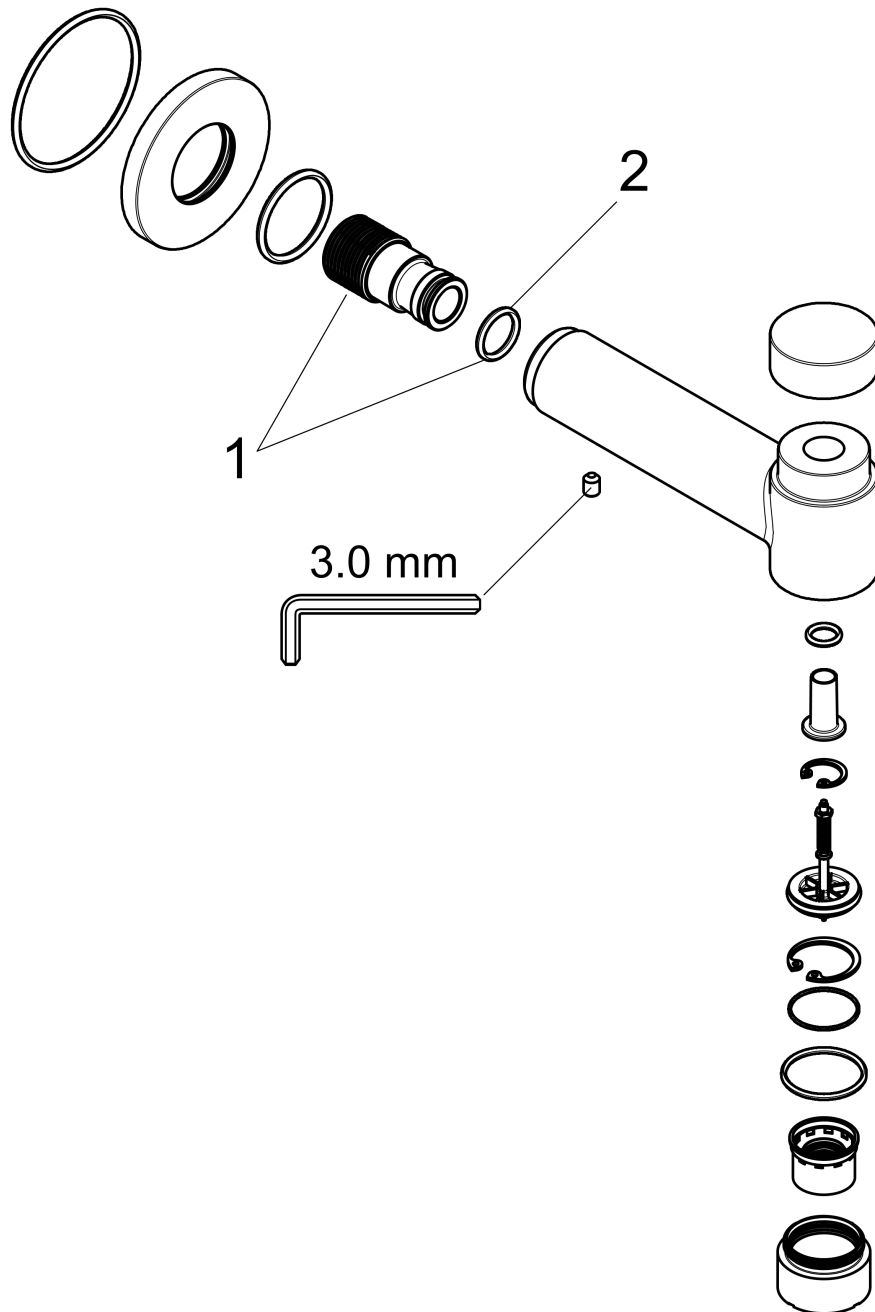

#### Scale drawing

### Talis S Tub Spout with Diverter

Finishes : **Chrome** Part no. : **72411001**

#### Exploded drawing

Year of production: >11/16

**Talis Select S****Talis S Tub Spout with Diverter**Finishes : **Chrome** Part no. : **72411001****Spare parts list**

Year of production: &gt;11/16

<b>Pos.</b>	<b>Description</b>	<b>Part no.</b>	<b>Price</b>	<b>PU</b>
1	connecting thread	96472001	-	1
2	O-ring 16x2,5	98134000	-	1