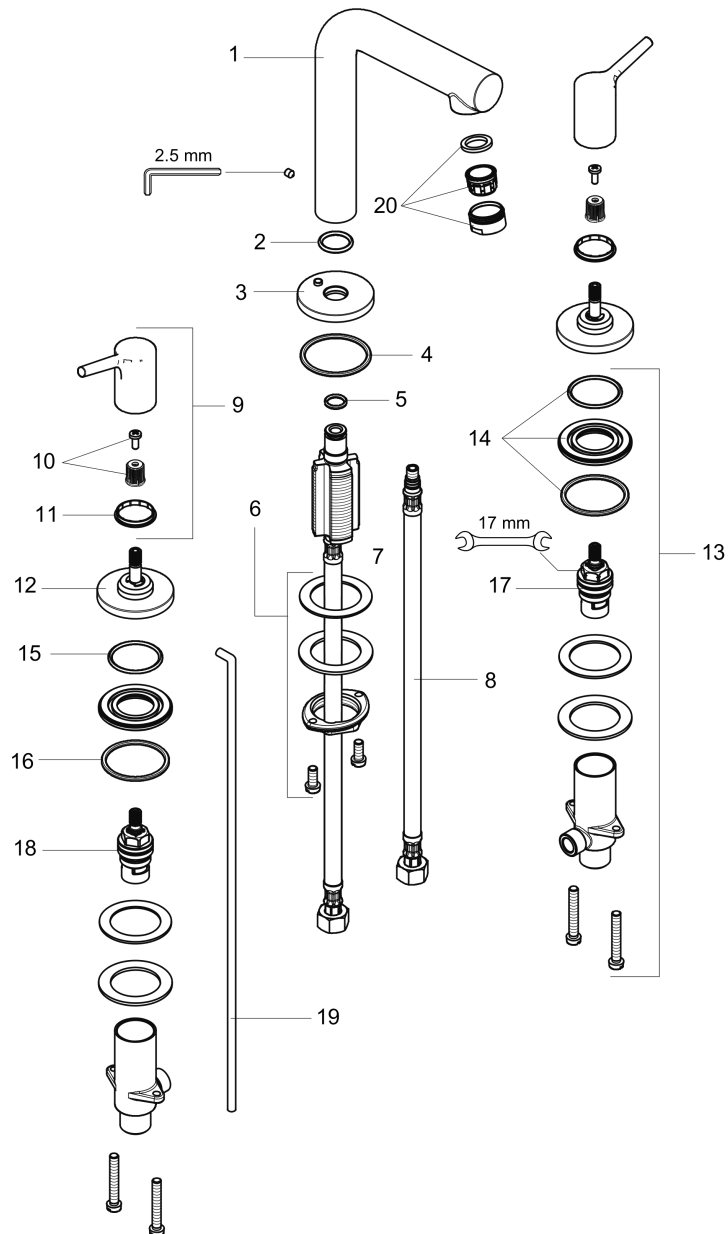

Talis S

Talis S 150 Widespread Faucet

Finishes : **Brushed Nickel** Part no. : **72130821**

Description

Features

- Solid brass
- Aerated spray
- Flow: 1.2 GPM
- 90° ceramic valves
- Includes pop-up assembly

Item details

List Price

\$ 480.00

Technology

Compliance

Product image

Scale drawing

Talis S
Talis S 150 Widespread Faucet
Finishes : **Brushed Nickel** Part no. : **72130821**

Exploded drawing

Year of production: >11/16

Talis S
Talis S 150 Widespread Faucet

 Finishes : **Brushed Nickel** Part no. : **72130821**

Spare parts list

Year of production: >11/16

Pos.	Description	Part no.	Price	PU
1	spout cpl.	92769820	-	1
2	O-ring 18x2,5	98139000	-	1
3	escutcheon Ø 53 mm	95272820	-	1
4	O-ring	92768000	-	1
5	O-ring 11x2	98127000	-	1
6	fixing set (Ø 32)	13961000	-	1
7	lever collar	97548000	-	1
8	connection hose 450 mm M8x0,75 G3/8	97206000	-	1
9	handle	92770820	-	1
10	handle fixing set	98932000	-	1
11	set of color-rings cold / hot water	92225000	-	1
12	escutcheon Ø 52 mm	97285000	-	1
13	stop valve cpl.	97357001	-	1
14	nut	92854000	-	1
15	O-Ring 32x2,5	96364000	-	1
16	O-ring 40x3	92634000	-	1
17	shut off unit left closing	94008000	-	1
18	shut off unit right closing	94009000	-	1
19	pull rod	94083820	-	1
20	aerator M24x1 (4,5 l/min)	92877820	-	1
a	pop up waste	88509820	-	1