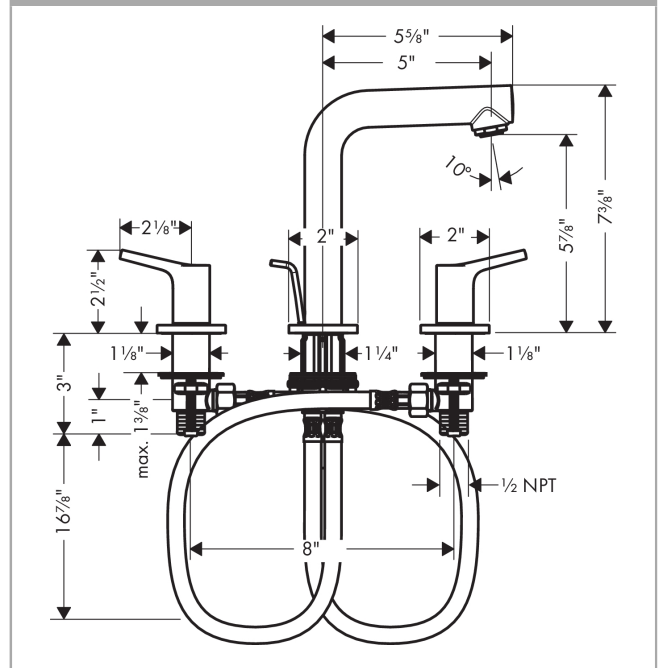

Talis S

Talis S 150 Widespread Faucet

Finishes : **Brushed Nickel** Part no. : **72130821**

Description

Features

- Solid brass
- Aerated spray
- Flow: 1.2 GPM
- 90° ceramic valves
- Includes pop-up assembly

Item details

List Price

\$ 480.00

Technology

Compliance

Product image

Scale drawing

Talis S
Talis S 150 Widespread Faucet
Finishes : **Brushed Nickel** Part no. : **72130821**

Exploded drawing

Year of production: >11/16

Talis S
Talis S 150 Widespread Faucet

 Finishes : **Brushed Nickel** Part no. : **72130821**

Spare parts list

Year of production: >11/16

Pos.	Description	Part no.	Price	PU
1	spout cpl.	92769820	-	1
2	O-ring 18x2,5	98139000	-	1
3	escutcheon Ø 53 mm	95272820	-	1
4	O-ring	92768000	-	1
5	O-ring 11x2	98127000	-	1
6	fixing set (Ø 32)	13961000	-	1
7	lever collar	97548000	-	1
8	connection hose 450 mm M8x0,75 G3/8	97206000	-	1
9	handle	92770820	-	1
10	handle fixing set	98932000	-	1
11	set of color-rings cold / hot water	92225000	-	1
12	escutcheon Ø 52 mm	97285000	-	1
13	stop valve cpl.	97357001	-	1
14	nut	92854000	-	1
15	O-Ring 32x2,5	96364000	-	1
16	O-ring 40x3	92634000	-	1
17	shut off unit left closing	94008000	-	1
18	shut off unit right closing	94009000	-	1
19	pull rod	94083820	-	1
20	aerator M24x1 (4,5 l/min)	92877820	-	1
a	pop up waste	88509820	-	1