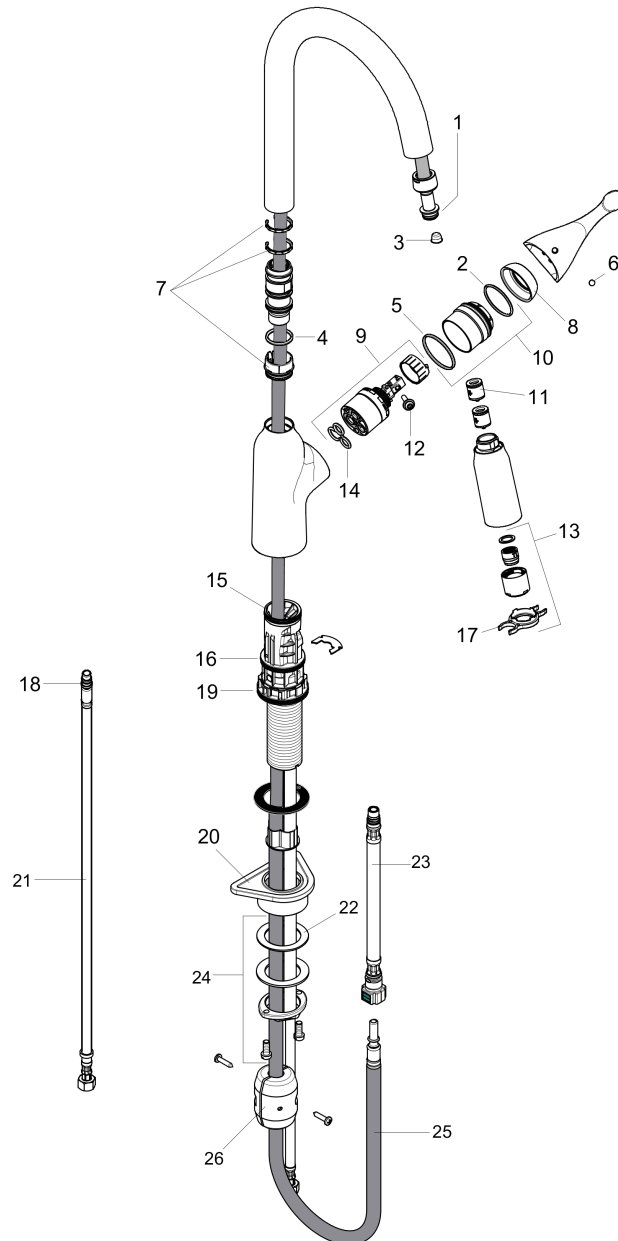

Allegro N
Prep Kitchen Faucet, 2-Spray Pull-Down, 1.75 GPM
 Finishes : **steel optic** Part no. : **71844801**

Description

Features

- Swivel range 360°
- Laminar and needle spray
- Toggle spray diverter
- MagFit magnetic sprayhead docking
- Single-hole installation
- Flow: 1.75 GPM (6.6 L/Min)
- Ceramic cartridge
- 3/8" hoses
- Integrated double backflow prevention

Item details

List Price \$ 570.00

Technology

Compliance

Product image

Scale drawing

Allegro N
Prep Kitchen Faucet, 2-Spray Pull-Down, 1.75 GPM
 Finishes : **steel optic** Part no. : **71844801**

Exploded drawing

Year of production: >04/19

Allegro N
Prep Kitchen Faucet, 2-Spray Pull-Down, 1.75 GPM
 Finishes : **steel optic** Part no. : **71844801**

Spare parts list

Year of production: >04/19

Pos.	Description	Part no.	Price	PU
1	O-ring 11x2	98127000	-	1
2	O-Ring 32x2	98193000	-	1
3	filter	97735000	-	1
4	O-ring 21x2,5	98211000	-	1
5	O-ring 36x2	98156000	-	1
6	screw cover	96338000	-	1
7	set of lever collars	98365000	-	1
8	flange	97406800	-	1
9	cartridge, assy	92730000	-	1
10	nut	93346000	-	1
11	non return valve	93218000	-	1
12	locking screw for handle	95140000	-	1
13	spray former	93342000	-	1
14	seal	95008000	-	1
15	O-ring 30x1,5	98433000	-	1
16	O-ring 38x2	98396000	-	1
17	service tool	95910000	-	1
18	O-ring 6,6x1,6	93019000	-	1
19	O-ring 44x2,5	98162000	-	1
20	support	97523000	-	1
21	connection hose 35½" M8x0,75 3/8"	96316001	-	1
22	lever collar	97548000	-	1
23	connection hose 600 mm M10x1	95561000	-	1
24	fixing set (Ø 34)	93253000	-	1
25	hose 1,50 m	95507000	-	1
26	weight	92500000	-	1
a	handle	93496800	-	1