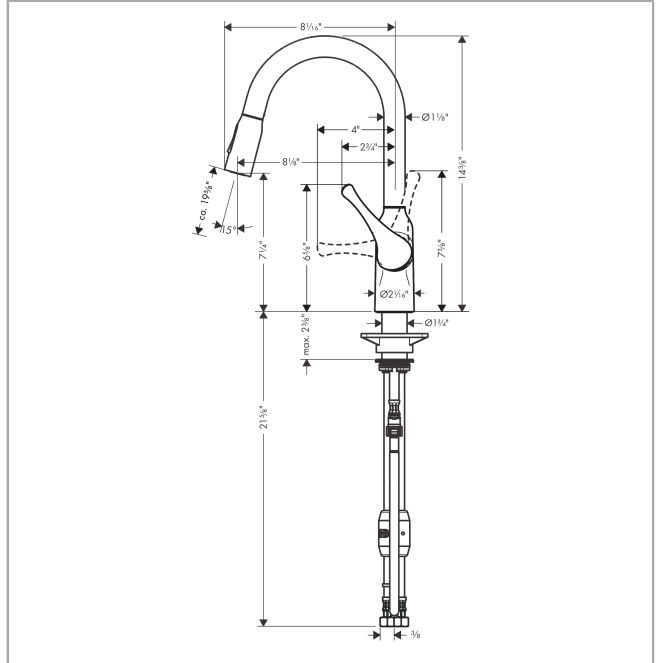

Allegro N
Prep Kitchen Faucet, 2-Spray Pull-Down, 1.75 GPM
 Finishes : **steel optic** Part no. : **71844801**

Description

Features

- Swivel range 360°
- Laminar and needle spray
- Toggle spray diverter
- MagFit magnetic sprayhead docking
- Single-hole installation
- Flow: 1.75 GPM (6.6 L/Min)
- Ceramic cartridge
- 3/8" hoses
- Integrated double backflow prevention

Item details

List Price \$ 570.00

Technology

Compliance

Product image

Scale drawing

Allegro N
Prep Kitchen Faucet, 2-Spray Pull-Down, 1.75 GPM
 Finishes : **steel optic** Part no. : **71844801**

Exploded drawing

Year of production: >04/19

Allegro N
Prep Kitchen Faucet, 2-Spray Pull-Down, 1.75 GPM
 Finishes : **steel optic** Part no. : **71844801**

Spare parts list

Year of production: >04/19

Pos.	Description	Part no.	Price	PU
1	O-ring 11x2	98127000	-	1
2	O-Ring 32x2	98193000	-	1
3	filter	97735000	-	1
4	O-ring 21x2,5	98211000	-	1
5	O-ring 36x2	98156000	-	1
6	screw cover	96338000	-	1
7	set of lever collars	98365000	-	1
8	flange	97406800	-	1
9	cartridge, assy	92730000	-	1
10	nut	93346000	-	1
11	non return valve	93218000	-	1
12	locking screw for handle	95140000	-	1
13	spray former	93342000	-	1
14	seal	95008000	-	1
15	O-ring 30x1,5	98433000	-	1
16	O-ring 38x2	98396000	-	1
17	service tool	95910000	-	1
18	O-ring 6,6x1,6	93019000	-	1
19	O-ring 44x2,5	98162000	-	1
20	support	97523000	-	1
21	connection hose 35½" M8x0,75 3/8"	96316001	-	1
22	lever collar	97548000	-	1
23	connection hose 600 mm M10x1	95561000	-	1
24	fixing set (Ø 34)	93253000	-	1
25	hose 1,50 m	95507000	-	1
26	weight	92500000	-	1
a	handle	93496800	-	1