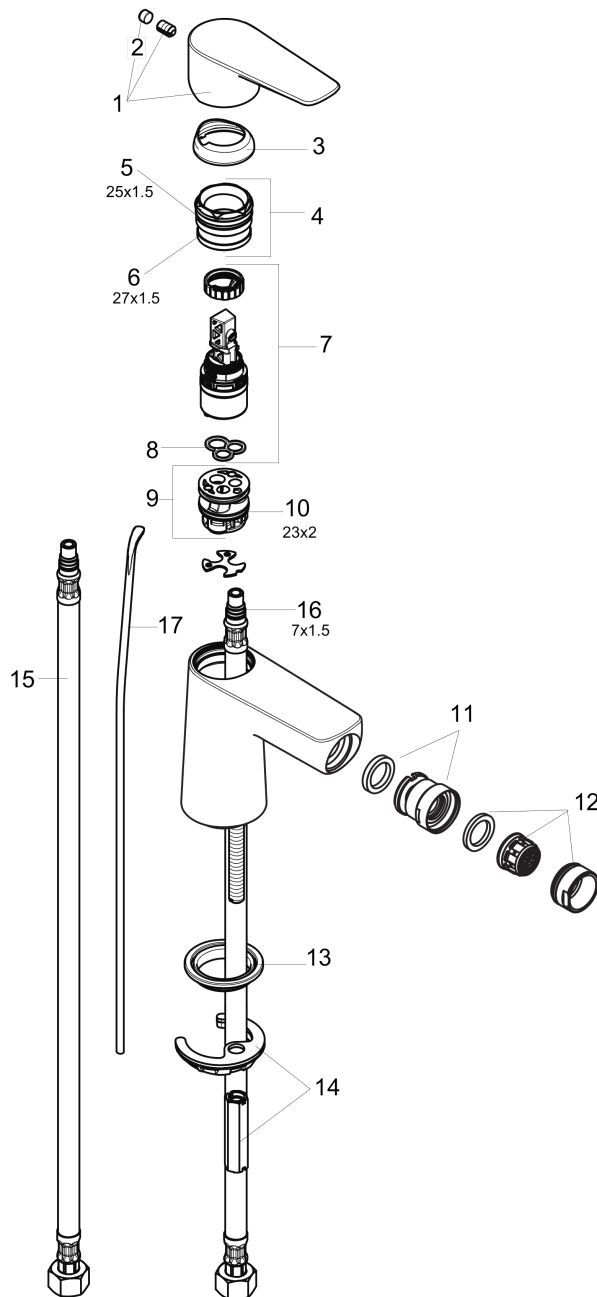

Talis E
Talis E Single-Hole Bidet Faucet
 Finishes : **Chrome** Part no. : **71720001**

Description

Features

- Pivoting aerator
- Ceramic cartridge
- Includes pop-up assembly

Item details

List Price \$ 174.00

Compliance

Product image

Scale drawing

Talis E
Talis E Single-Hole Bidet Faucet
Finishes : **Chrome** Part no. : **71720001**

Exploded drawing

Year of production: >10/16

Talis E

Talis E Single-Hole Bidet Faucet

Finishes : **Chrome** Part no. : **71720001**

Spare parts list

Year of production: >10/16

Pos.	Description	Part no.	Price	PU
1	handle	92687000	-	1
2	screw cover	95704000	-	1
3	flange	92625000	-	1
4	nut	92689000	-	1
5	O-ring 25x1,5	98146000	-	1
6	O-ring 27x1,5	92527000	-	1
7	cartridge, assy	97685000	-	1
8	seal	98865000	-	1
9	adapter for cartridge	98866000	-	1
10	O-ring 23x2	98398000	-	1
11	ball joint	96050000	-	1
12	aerator M24x1 (5 l/min)	95379000	-	1
13	seal Ø 42	98722000	-	1
14	fixing set	96016000	-	1
15	connection hose 18½" M8x0,75 3/8"	96321001	-	1
16	O-ring 7x1,5	98422000	-	1
17	pull rod	96657000	-	1
a	pop up waste	88509000	-	1