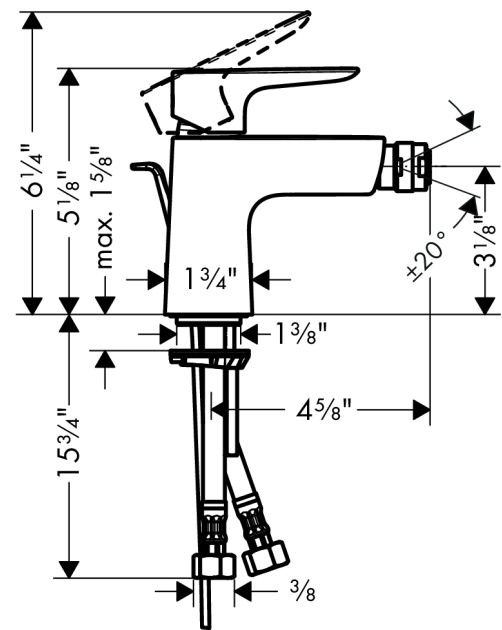

Talis E
Talis E Single-Hole Bidet Faucet
 Finishes : **Chrome** Part no. : **71720001**

Description

Features

- Pivoting aerator
- Ceramic cartridge
- Includes pop-up assembly

Item details

List Price \$ 174.00

Compliance

Product image

Scale drawing

Talis E
Talis E Single-Hole Bidet Faucet
Finishes : **Chrome** Part no. : **71720001**

Exploded drawing

Year of production: >10/16

Talis E

Talis E Single-Hole Bidet Faucet

Finishes : **Chrome** Part no. : **71720001**

Spare parts list

Year of production: >10/16

Pos.	Description	Part no.	Price	PU
1	handle	92687000	-	1
2	screw cover	95704000	-	1
3	flange	92625000	-	1
4	nut	92689000	-	1
5	O-ring 25x1,5	98146000	-	1
6	O-ring 27x1,5	92527000	-	1
7	cartridge, assy	97685000	-	1
8	seal	98865000	-	1
9	adapter for cartridge	98866000	-	1
10	O-ring 23x2	98398000	-	1
11	ball joint	96050000	-	1
12	aerator M24x1 (5 l/min)	95379000	-	1
13	seal Ø 42	98722000	-	1
14	fixing set	96016000	-	1
15	connection hose 18½" M8x0,75 3/8"	96321001	-	1
16	O-ring 7x1,5	98422000	-	1
17	pull rod	96657000	-	1
a	pop up waste	88509000	-	1