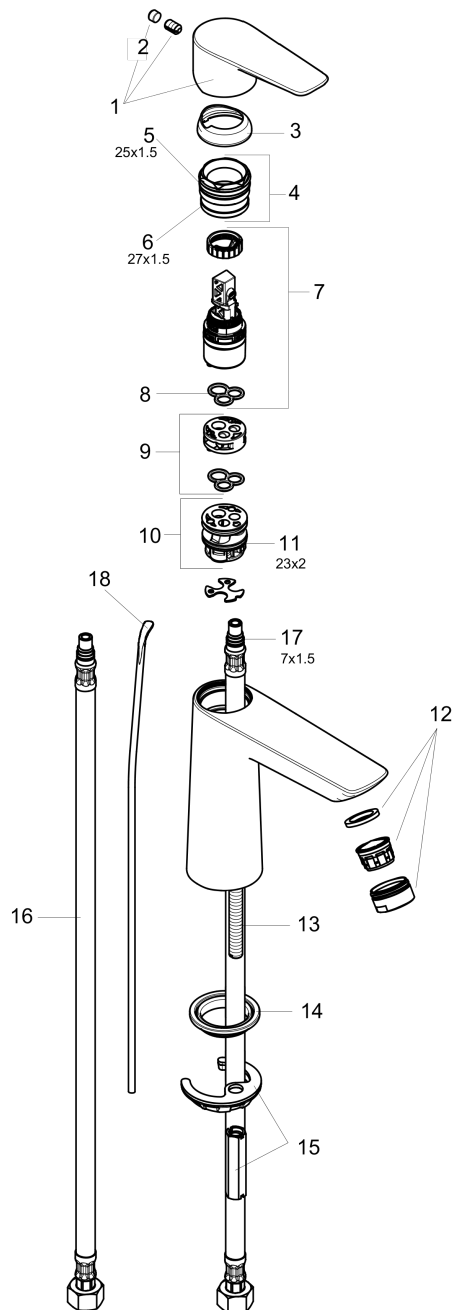

## Scale drawing

## Talis E

### Talis E 110 Single-Hole Faucet

Finishes : **Chrome**    Part no. : **71710001**

#### Exploded drawing

Year of production: >10/16

**Talis E**

**Talis E 110 Single-Hole Faucet**

Finishes : **Chrome** Part no. : **71710001**

**Spare parts list**

Year of production: >10/16

Pos.	Description	Part no.	Price	PU
1	handle	92687000	-	1
2	screw cover	95704000	-	1
3	flange	92625000	-	1
4	nut	92689000	-	1
5	O-ring 25x1,5	98146000	-	1
6	O-ring 27x1,5	92527000	-	1
7	cartridge, assy	95973001	-	1
8	seal	98865000	-	1
9	adapter for cartridge	92628000	-	1
10	adapter for cartridge	98866000	-	1
11	O-ring 23x2	98398000	-	1
12	aerator M24x1 (4,5 l/min)	92877000	-	1
13	screw M8 x 68	97736000	-	1
14	seal Ø 42	98722000	-	1
15	fixing set	96016000	-	1
16	connection hose 18½" M8x0,75 3/8"	96321001	-	1
17	O-ring 7x1,5	98422000	-	1
18	pull rod	96657000	-	1