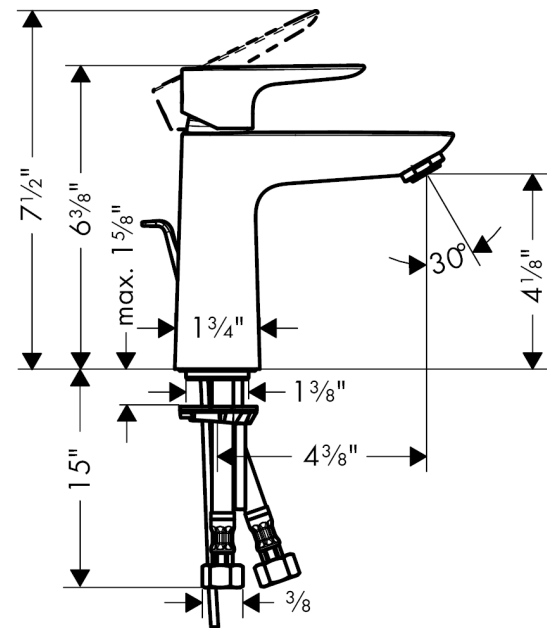

## Scale drawing

#### Exploded drawing

Year of production: >10/16

**Talis E**

**Talis E 110 Single-Hole Faucet**

Finishes : **Chrome** Part no. : **71710001**

**Spare parts list**

Year of production: >10/16

Pos.	Description	Part no.	Price	PU
1	handle	92687000	-	1
2	screw cover	95704000	-	1
3	flange	92625000	-	1
4	nut	92689000	-	1
5	O-ring 25x1,5	98146000	-	1
6	O-ring 27x1,5	92527000	-	1
7	cartridge, assy	95973001	-	1
8	seal	98865000	-	1
9	adapter for cartridge	92628000	-	1
10	adapter for cartridge	98866000	-	1
11	O-ring 23x2	98398000	-	1
12	aerator M24x1 (4,5 l/min)	92877000	-	1
13	screw M8 x 68	97736000	-	1
14	seal Ø 42	98722000	-	1
15	fixing set	96016000	-	1
16	connection hose 18½" M8x0,75 3/8"	96321001	-	1
17	O-ring 7x1,5	98422000	-	1
18	pull rod	96657000	-	1