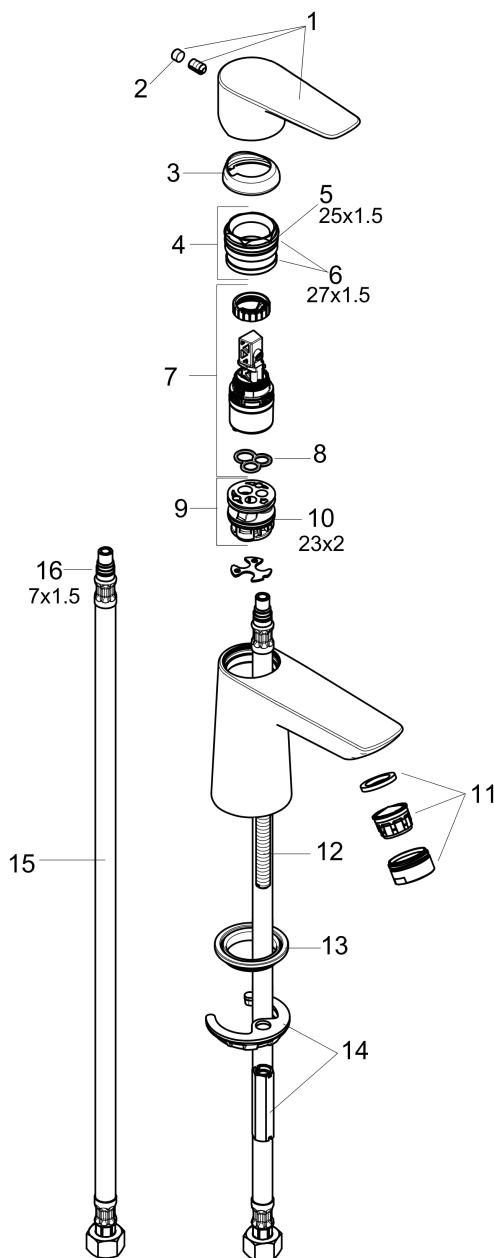

Talis E
Talis E 80 Single-Hole Faucet without Pop-Up, 1.0 GPM
 Finishes : **Chrome** Part no. : **71708001**

Description

Features

- Solid brass
- Aerated spray
- Flow: 1.0 GPM
- Ceramic cartridge
- Pop-up assembly not included

Item details

List Price \$ 142.00

Technology

Compliance

Product image

Scale drawing

Talis E
Talis E 80 Single-Hole Faucet without Pop-Up, 1.0 GPM
Finishes : **Chrome** Part no. : **71708001**

Exploded drawing

Year of production: >08/16

Talis E

Talis E 80 Single-Hole Faucet without Pop-Up, 1.0 GPM

Finishes : **Chrome** Part no. : **71708001**

Spare parts list

Year of production: >08/16

Pos.	Description	Part no.	Price	PU
1	handle	92687000	-	1
2	screw cover	95704000	-	1
3	flange	92625000	-	1
4	nut	92689000	-	1
5	O-ring 25x1,5	98146000	-	1
6	O-ring 27x1,5	92527000	-	1
7	cartridge, assy	95973001	-	1
8	seal	98865000	-	1
9	adapter for cartridge	98866000	-	1
10	O-ring 23x2	98398000	-	1
11	aerator M24x1 (3,5 l/min)	98453000	-	1
12	screw M8 x 68	97736000	-	1
13	seal Ø 42	98722000	-	1
14	fixing set	96016000	-	1
15	connection hose 18½" M8x0,75 3/8"	96321001	-	1
16	O-ring 7x1,5	98422000	-	1