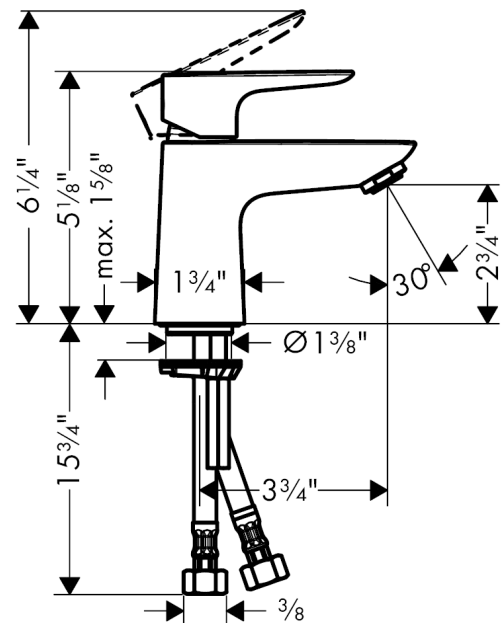

Talis E
Talis E 80 Single-Hole Faucet without Pop-Up, 1.0 GPM
 Finishes : **Chrome** Part no. : **71708001**

Description

Features

- Solid brass
- Aerated spray
- Flow: 1.0 GPM
- Ceramic cartridge
- Pop-up assembly not included

Item details

List Price \$ 142.00

Technology

Compliance

Product image

Scale drawing

Talis E
Talis E 80 Single-Hole Faucet without Pop-Up, 1.0 GPM
Finishes : **Chrome** Part no. : **71708001**

Exploded drawing

Year of production: >08/16

Talis E

Talis E 80 Single-Hole Faucet without Pop-Up, 1.0 GPM

Finishes : **Chrome** Part no. : **71708001**

Spare parts list

Year of production: >08/16

Pos.	Description	Part no.	Price	PU
1	handle	92687000	-	1
2	screw cover	95704000	-	1
3	flange	92625000	-	1
4	nut	92689000	-	1
5	O-ring 25x1,5	98146000	-	1
6	O-ring 27x1,5	92527000	-	1
7	cartridge, assy	95973001	-	1
8	seal	98865000	-	1
9	adapter for cartridge	98866000	-	1
10	O-ring 23x2	98398000	-	1
11	aerator M24x1 (3,5 l/min)	98453000	-	1
12	screw M8 x 68	97736000	-	1
13	seal Ø 42	98722000	-	1
14	fixing set	96016000	-	1
15	connection hose 18½" M8x0,75 3/8"	96321001	-	1
16	O-ring 7x1,5	98422000	-	1