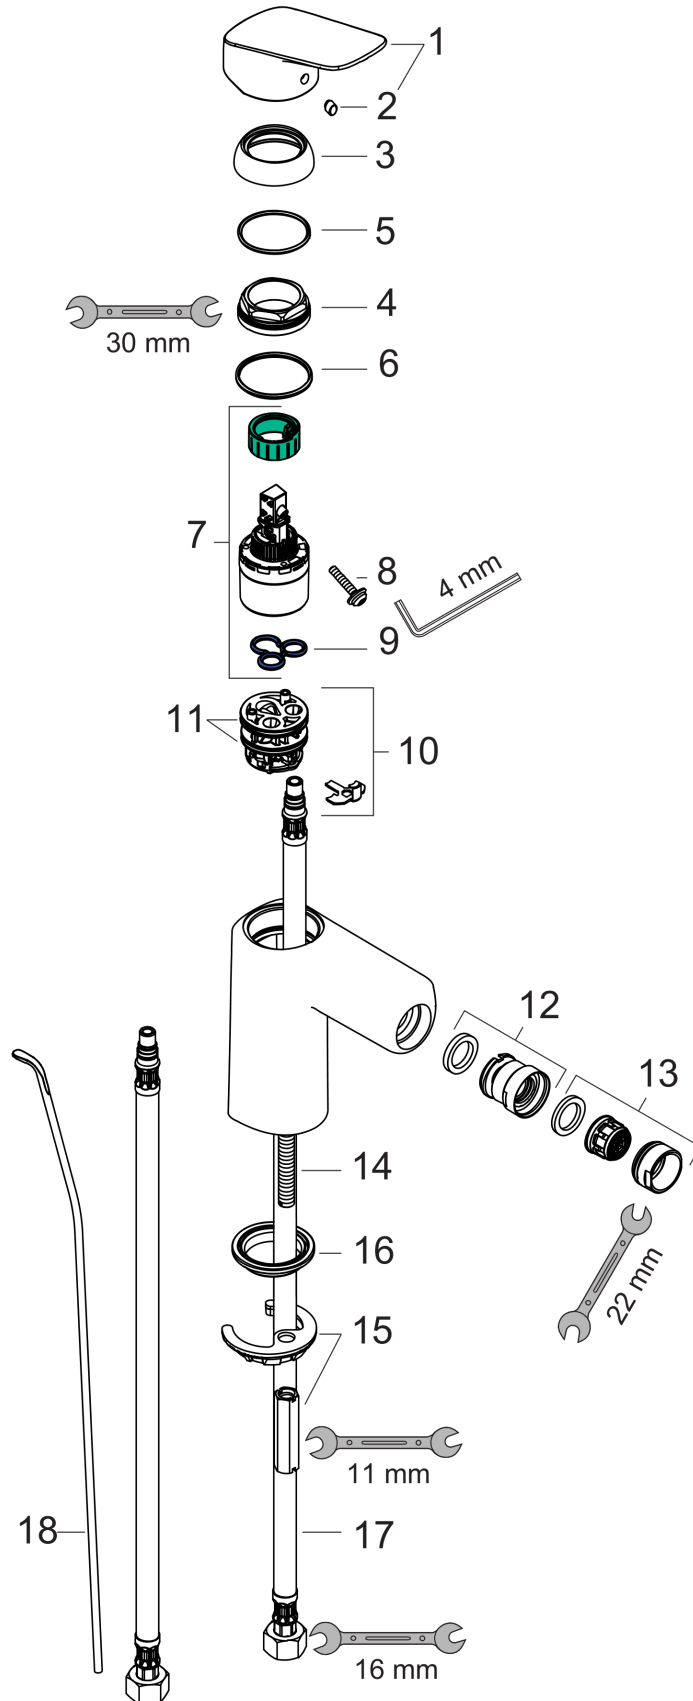

Logis

Logis Single-Hole Bidet Faucet

Finishes : **Chrome** Part no. : **71200001**

Description

Features

- Pivoting aerator
- Ceramic cartridge
- Includes pop-up assembly

Item details

List Price

\$ 158.00

Compliance

Product image

Scale drawing

Logis

Logis Single-Hole Bidet Faucet

Finishes : **Chrome** Part no. : **71200001**

Exploded drawing

Year of production: >07/15

Logis

Logis Single-Hole Bidet Faucet

Finishes : **Chrome** Part no. : **71200001**

Spare parts list

Year of production: >07/15

Pos.	Description	Part no.	Price	PU
1	handle	92224000	-	1
2	screw cover	96338000	-	1
3	flange	97406000	-	1
4	nut	97209000	-	1
5	O-Ring 32x2	98193000	-	1
6	O-ring 35x2	92604000	-	1
7	cartridge, assy	92730000	-	1
8	locking screw for handle	95140000	-	1
9	seal	95008000	-	1
10	adapter for cartridge	98750000	-	1
11	O-Ring 30x2	98186000	-	1
12	ball joint	92036000	-	1
13	aerator M24x1 (7 l/min)	13912000	-	1
14	screw M8 x 68	97736000	-	1
15	seal	97608000	-	1
16	fixing set	96016000	-	1
17	connection hose 18½" M8x0,75 3/8"	96321001	-	1
18	pull rod	96657000	-	1
a	pop up waste	88509000	-	1