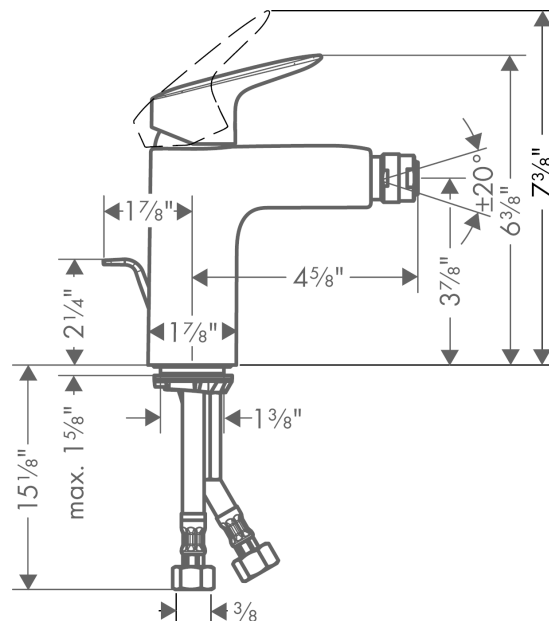

Logis

Logis Single-Hole Bidet Faucet

Finishes : **Chrome** Part no. : **71200001**

Description

Features

- Pivoting aerator
- Ceramic cartridge
- Includes pop-up assembly

Item details

List Price

\$ 158.00

Compliance

Product image

Scale drawing

Logis

Logis Single-Hole Bidet Faucet

Finishes : **Chrome** Part no. : **71200001**

Exploded drawing

Year of production: >07/15

Logis

Logis Single-Hole Bidet Faucet

Finishes : **Chrome** Part no. : **71200001**

Spare parts list

Year of production: >07/15

Pos.	Description	Part no.	Price	PU
1	handle	92224000	-	1
2	screw cover	96338000	-	1
3	flange	97406000	-	1
4	nut	97209000	-	1
5	O-Ring 32x2	98193000	-	1
6	O-ring 35x2	92604000	-	1
7	cartridge, assy	92730000	-	1
8	locking screw for handle	95140000	-	1
9	seal	95008000	-	1
10	adapter for cartridge	98750000	-	1
11	O-Ring 30x2	98186000	-	1
12	ball joint	92036000	-	1
13	aerator M24x1 (7 l/min)	13912000	-	1
14	screw M8 x 68	97736000	-	1
15	seal	97608000	-	1
16	fixing set	96016000	-	1
17	connection hose 18½" M8x0,75 3/8"	96321001	-	1
18	pull rod	96657000	-	1
a	pop up waste	88509000	-	1