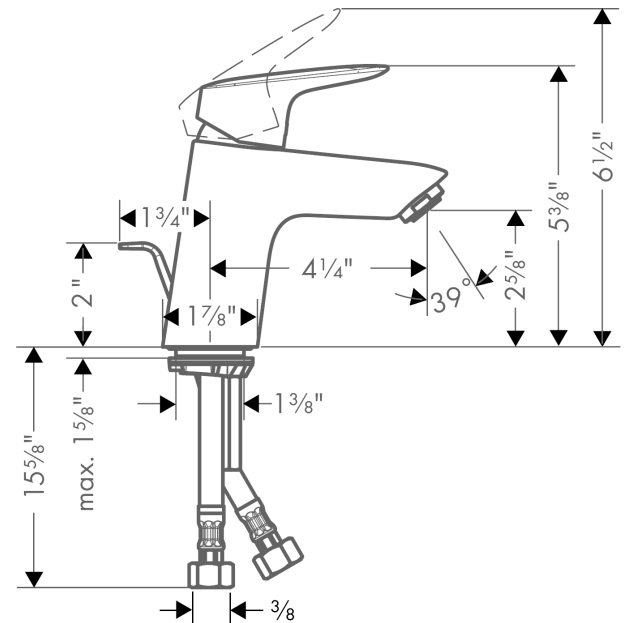

Logis

Logis 70 Single-Hole Faucet

Finishes : **Chrome** Part no. : **71070001**

Description

Features

- Solid brass
- Aerated spray
- Flow: 1.2 GPM
- Ceramic cartridge
- Includes pop-up assembly

Item details

List Price \$ 158.00

Technology

Compliance

Product image

Scale drawing

Logis

Logis 70 Single-Hole Faucet

Finishes : **Chrome** Part no. : **71070001**

Exploded drawing

Year of production: >07/15

Logis
Logis 70 Single-Hole Faucet

 Finishes : **Chrome** Part no. : **71070001**

Spare parts list

Year of production: >07/15

Pos.	Description	Part no.	Price	PU
1	handle	92224000	-	1
2	screw cover	96338000	-	1
3	flange	97406000	-	1
4	nut	97209000	-	1
5	O-Ring 32x2	98193000	-	1
6	O-ring 35x2	92604000	-	1
7	cartridge, assy	92730000	-	1
8	locking screw for handle	95140000	-	1
9	seal	95008000	-	1
10	adapter for cartridge	98750000	-	1
11	O-Ring 30x2	98186000	-	1
12	aerator M24x1 (5 l/min)	13185000	-	1
13	screw M8 x 68	97736000	-	1
14	seal	97608000	-	1
15	fixing set	96016000	-	1
16	connection hose 18½" M8x0,75 3/8"	96321001	-	1
17	pull rod	96657000	-	1
a	pop up waste	88509000	-	1