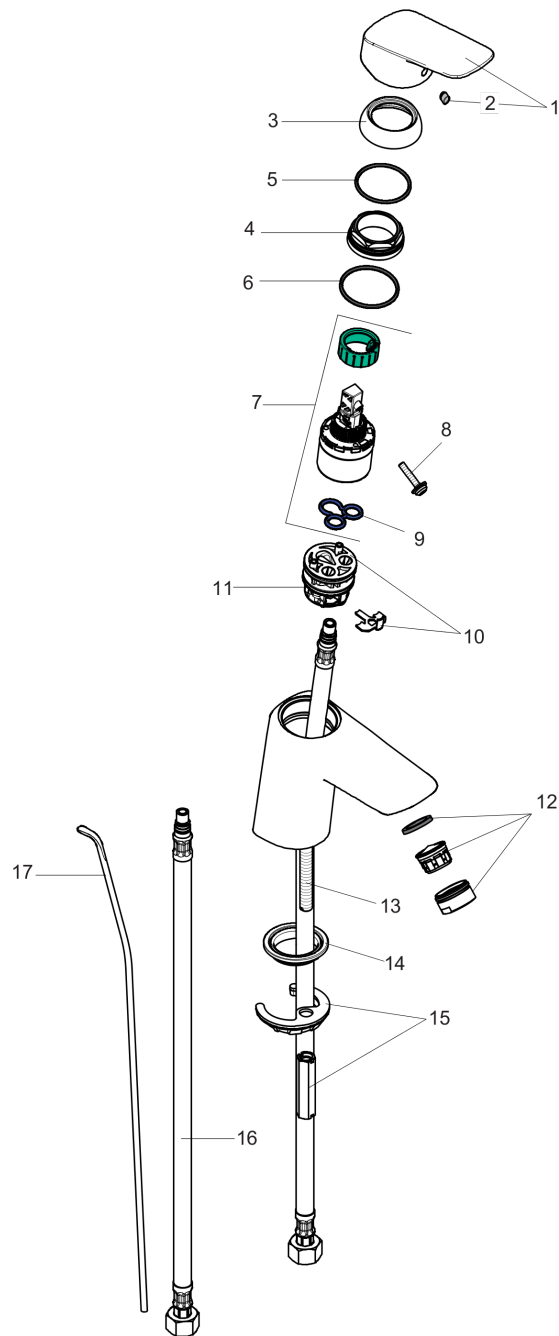

Logis

Logis 70 Single-Hole Faucet

Finishes : **Chrome** Part no. : **71070001**

Description

Features

- Solid brass
- Aerated spray
- Flow: 1.2 GPM
- Ceramic cartridge
- Includes pop-up assembly

Item details

List Price \$ 158.00

Technology

Compliance

Product image

Scale drawing

Logis

Logis 70 Single-Hole Faucet

Finishes : **Chrome** Part no. : **71070001**

Exploded drawing

Year of production: >07/15

Logis
Logis 70 Single-Hole Faucet

 Finishes : **Chrome** Part no. : **71070001**

Spare parts list

Year of production: >07/15

Pos.	Description	Part no.	Price	PU
1	handle	92224000	-	1
2	screw cover	96338000	-	1
3	flange	97406000	-	1
4	nut	97209000	-	1
5	O-Ring 32x2	98193000	-	1
6	O-ring 35x2	92604000	-	1
7	cartridge, assy	92730000	-	1
8	locking screw for handle	95140000	-	1
9	seal	95008000	-	1
10	adapter for cartridge	98750000	-	1
11	O-Ring 30x2	98186000	-	1
12	aerator M24x1 (5 l/min)	13185000	-	1
13	screw M8 x 68	97736000	-	1
14	seal	97608000	-	1
15	fixing set	96016000	-	1
16	connection hose 18½" M8x0,75 3/8"	96321001	-	1
17	pull rod	96657000	-	1
a	pop up waste	88509000	-	1