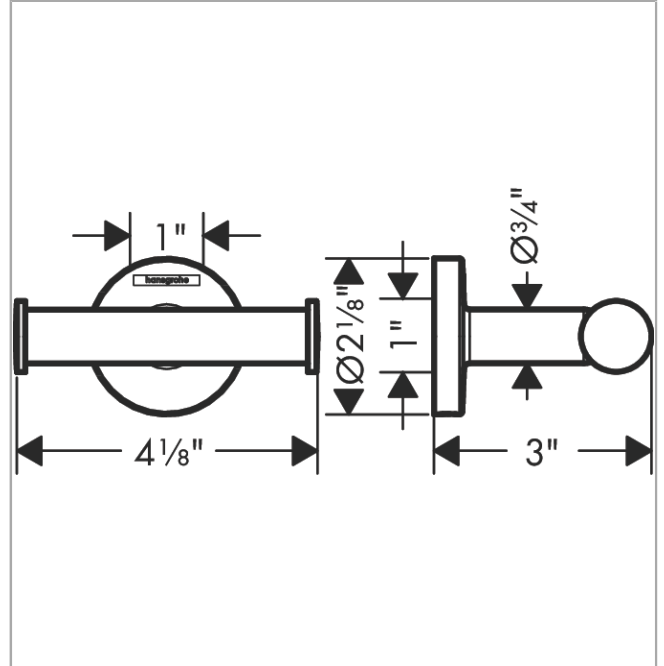

**Logis Universal  
Dual Towel Hook**

Finishes : **chrome** Part no. : **41725000**

**Description**

**Features**

- Brass
- Wall-mounted
- Metal holder

**Item details**

List Price \$ 28.00

**Product image**

**Scale drawing**

Logis Universal  
Dual Towel Hook  
Finishes : chrome

Part no. : 41725000

Exploded drawing

Year of production: >04/18

**Logis Universal  
Dual Towel Hook**

Finishes : **chrome**    Part no. : **41725000**

**Spare parts list**

Year of production: >**04/18**

<b>Pos.</b>	<b>Description</b>	<b>Part no.</b>	<b>Price</b>	<b>PU</b>
1	mounting set	40915000	-	1