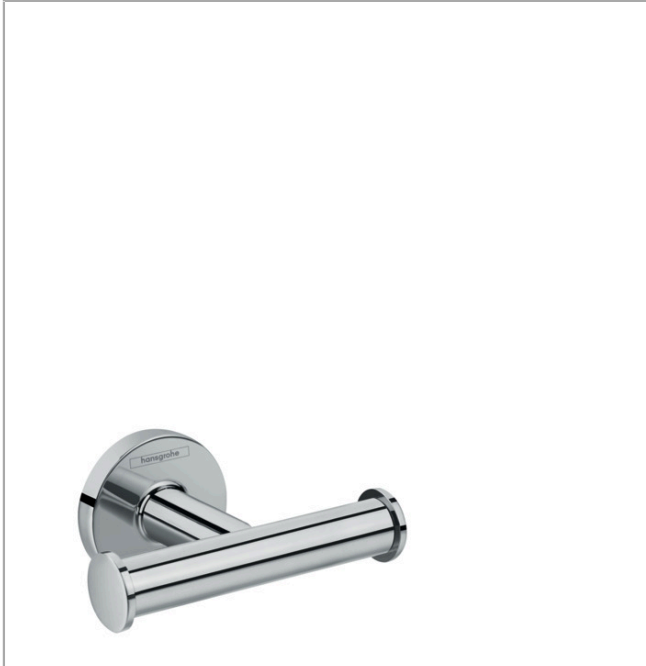

**Logis Universal  
Dual Towel Hook**

Finishes : **chrome** Part no. : **41725000**

**Description**

**Features**

- Brass
- Wall-mounted
- Metal holder

**Item details**

List Price \$ 28.00

**Product image**

**Scale drawing**

Logis Universal  
Dual Towel Hook  
Finishes : chrome

Part no. : 41725000

Exploded drawing

Year of production: >04/18

**Logis Universal  
Dual Towel Hook**

Finishes : **chrome**    Part no. : **41725000**