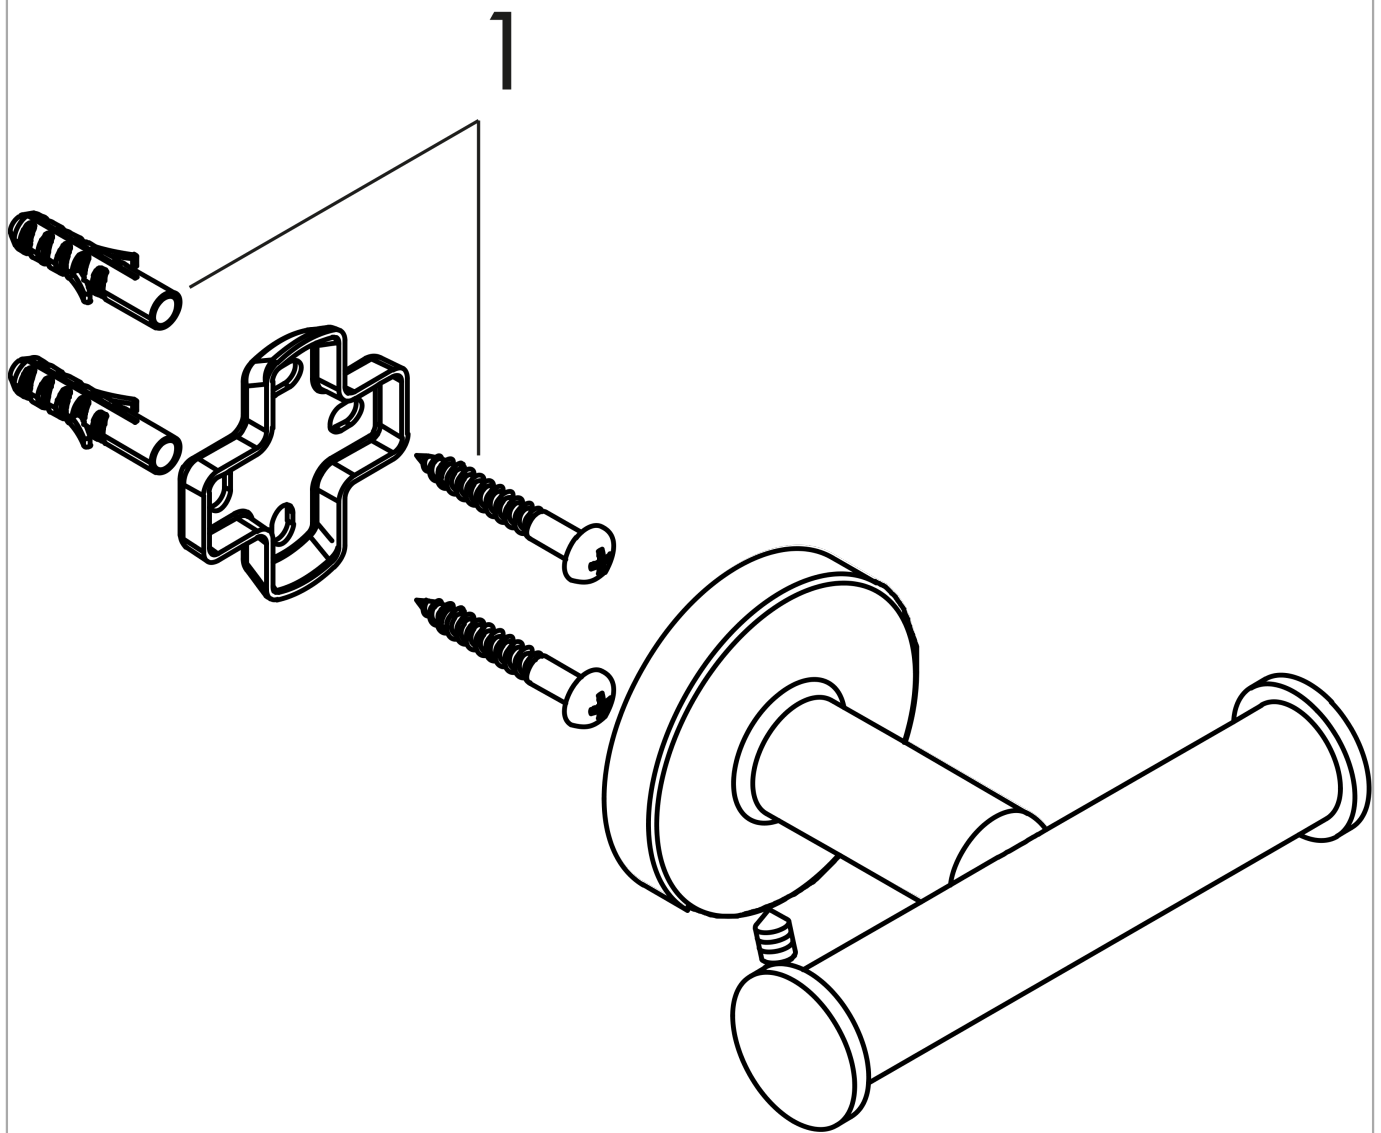

**Logis Universal  
Dual Towel Hook**

Finishes : **chrome** Part no. : **41725000**

**Description**

**Features**

- Brass
- Wall-mounted
- Metal holder

**Item details**

List Price \$ 28.00

**Product image**

**Scale drawing**

Logis Universal  
Dual Towel Hook  
Finishes : chrome

Part no. : 41725000

Exploded drawing

Year of production: >04/18

**Logis Universal  
Dual Towel Hook**

Finishes : **chrome**    Part no. : **41725000**

**Spare parts list**

Year of production: >**04/18**

<b>Pos.</b>	<b>Description</b>	<b>Part no.</b>	<b>Price</b>	<b>PU</b>
1	mounting set	40915000	-	1