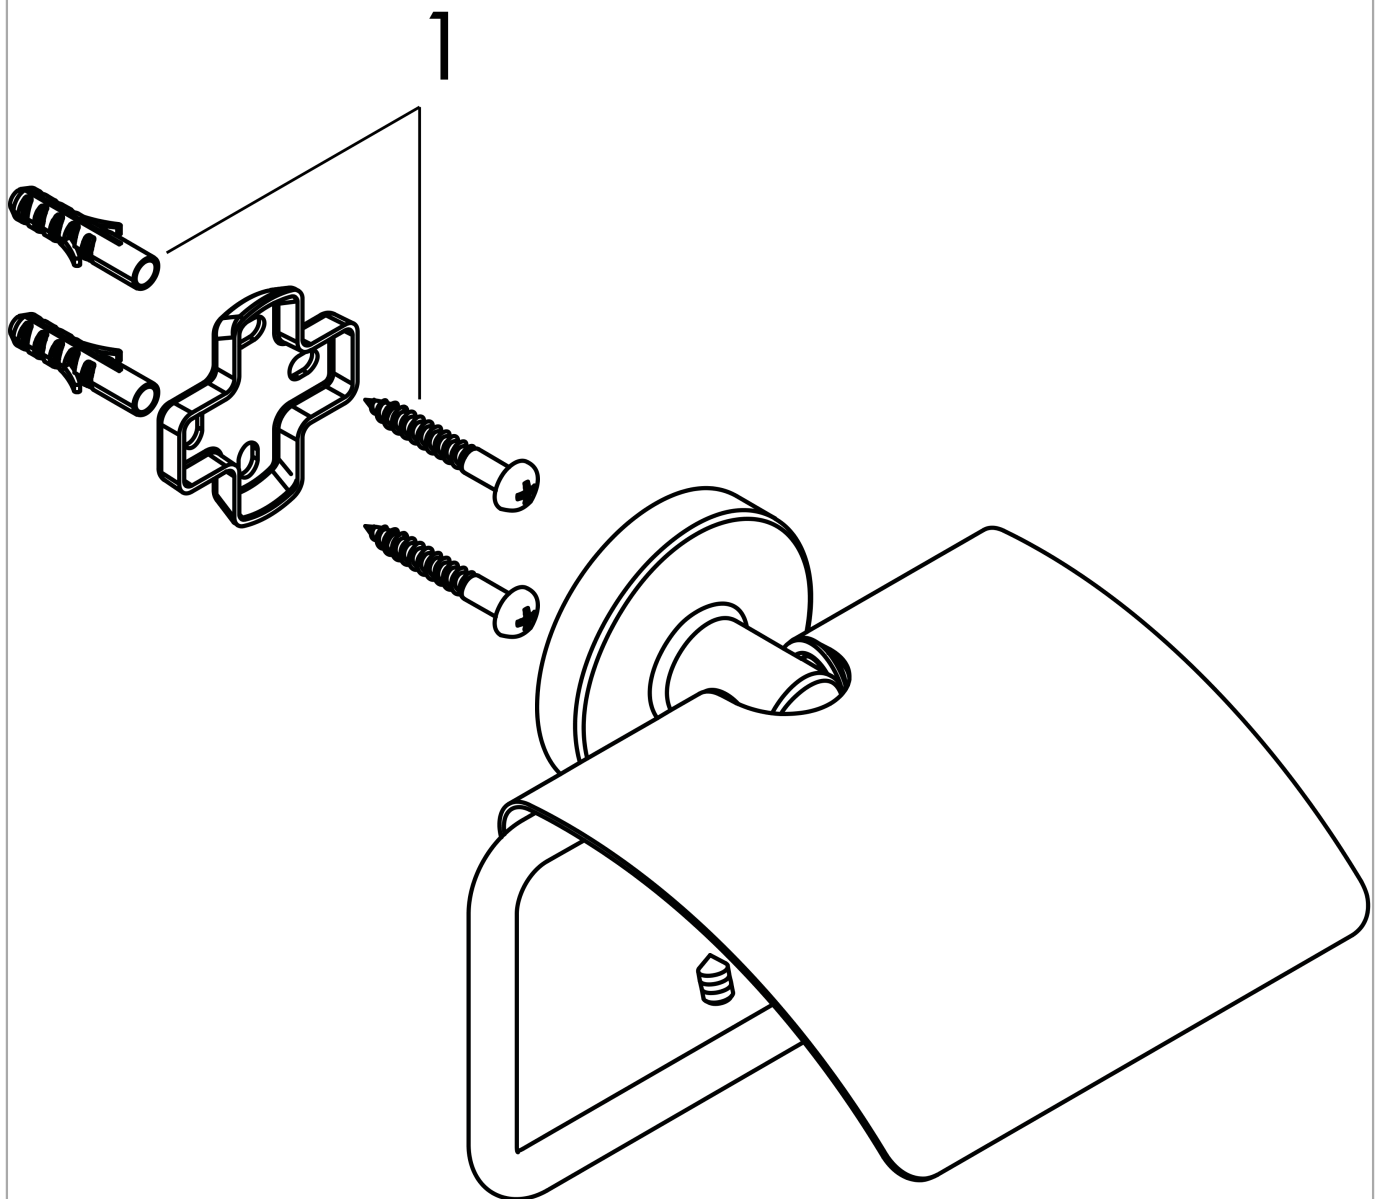

**Logis Universal
Toilet Paper Holder with Cover**
Finishes : **chrome** Part no. : **41723000**

Description

Features

- Brass
- Wall-mounted
- Metal holder

Item details

List Price \$ 50.00

Product image

Scale drawing

Logis Universal
Toilet Paper Holder with Cover
Finishes : chrome Part no. : 41723000

Exploded drawing

Year of production: >04/18

Logis Universal
Toilet Paper Holder with Cover
 Finishes : **chrome** Part no. : **41723000**

Spare parts list

Year of production: >04/18

Pos.	Description	Part no.	Price	PU
1	mounting set	40915000	-	1