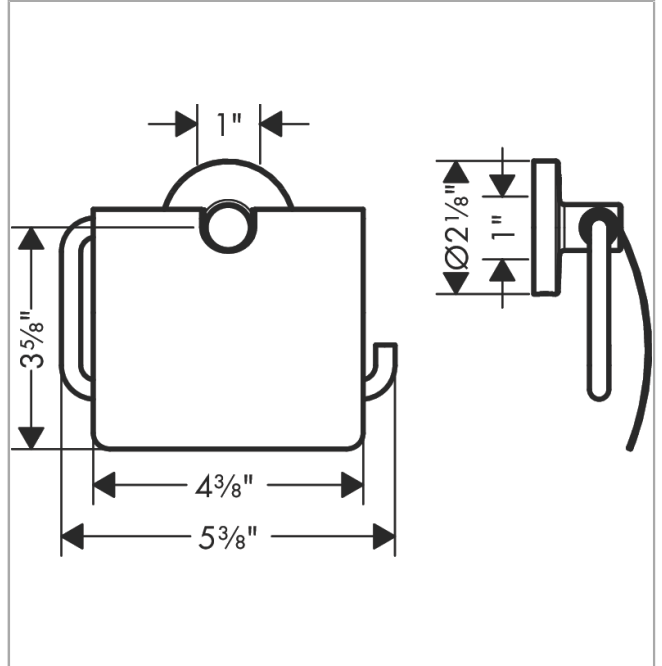

**Logis Universal
Toilet Paper Holder with Cover**
Finishes : **chrome** Part no. : **41723000**

Description

Features

- Brass
- Wall-mounted
- Metal holder

Item details

List Price \$ 50.00

Product image

Scale drawing

Logis Universal
Toilet Paper Holder with Cover
Finishes : chrome Part no. : 41723000

Exploded drawing

Year of production: >04/18

Logis Universal
Toilet Paper Holder with Cover
 Finishes : **chrome** Part no. : **41723000**

Spare parts list

Year of production: >04/18

Pos.	Description	Part no.	Price	PU
1	mounting set	40915000	-	1